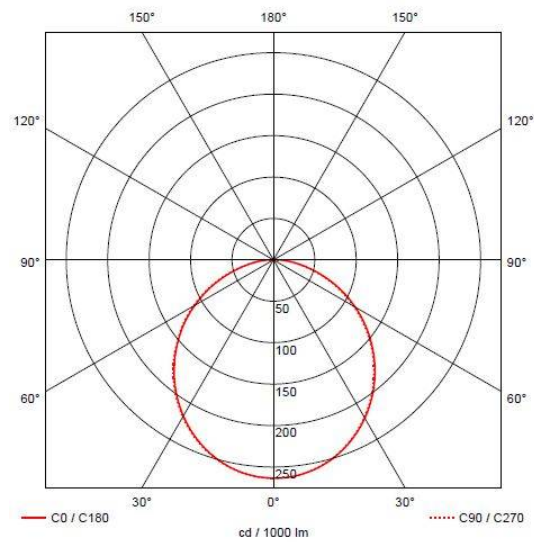

OCTO Disco Slim Connected by WiZ

OCTO Disco Slim 2 Emergency Connected by WiZ
Code: ADSILED2/OCTOW/M3

ACCESSORIES

ADSILED/2BZ/GR

Disco Slim CCT 2 Trim Ring Graphite