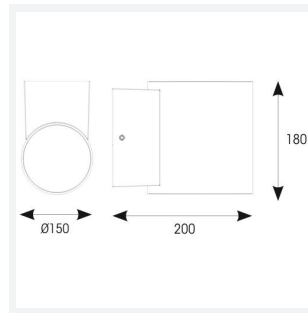

Doppio HP

Doppio HP Single Direction 25W 4000K
Code: ADOSWL/HP

Category	Wall Lights
Application	Hospitality, Outdoor, Retail
Specification	Architectural

- High performance architectural bi-directional wall light suitable for hospitality and retail applications
- Non-dimmable

- Die-cast aluminium construction with graphite paint finish

GENERAL INFORMATION

Wattage	28
Lumens Delivered	3200lm
Lm/W	115lm/W
Beam Angle	20
CRI	80
CCT	4000K
Input	220-240V
Operating Temp	-20°C - 25°C
SDCM	3
Energy efficiency class	D
Product Weight without Packaging	2 kg

TECHNICAL INFORMATION

Light Source	LED
Colour / Finish	Graphite
IP Rating	IP65
Class Protection	1
Internal / External	External
Surface / Recessed / Suspended	Wall
Warranty (Years)	5
CE Mark	Yes
Height	180 mm