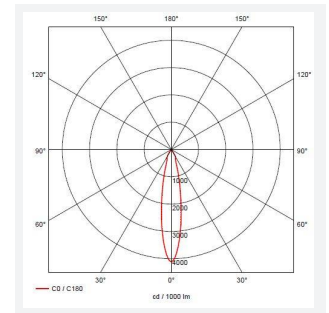

Doppio HP

Doppio HP Single Direction 25W 4000K
Code: ADOSWL/HP

Category	Wall Lights
Application	Hospitality, Outdoor, Retail
Specification	Architectural

- High performance architectural bi-directional wall light suitable for hospitality and retail applications
- Non-dimmable

- Die-cast aluminium construction with graphite paint finish

GENERAL INFORMATION

Wattage	28
Lumens Delivered	3200lm
Lm/W	115lm/W
Beam Angle	20
CRI	80
CCT	4000K
Input	220-240V
Operating Temp	-20°C - 25°C
SDCM	3
Energy efficiency class	D
Product Weight without Packaging	2 kg

TECHNICAL INFORMATION

Light Source	LED
Colour / Finish	Graphite
IP Rating	IP65
Class Protection	1
Internal / External	External
Surface / Recessed / Suspended	Wall
Warranty (Years)	5
CE Mark	Yes
Height	180 mm