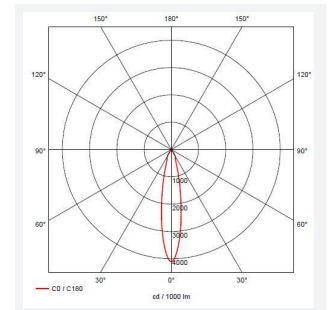

- High performance architectural bi-directional wall light suitable for hospitality and retail applications
- Non-dimmable

- Die-cast aluminium construction with graphite paint finish

GENERAL INFORMATION

Wattage	28
Lumens Delivered	3400lm
Lm/W	120lm/W
Beam Angle	20
CRI	80
CCT	3000K
Input	220-240V
Operating Temp	-20°C - 25°C
SDCM	3
Energy efficiency class	D
Product Weight without Packaging	2 kg

TECHNICAL INFORMATION

Light Source	LED
Colour / Finish	Graphite
IP Rating	IP65
Class Protection	1
Internal / External	External
Surface / Recessed / Suspended	Wall
Warranty (Years)	5
CE Mark	Yes
Height	180 mm