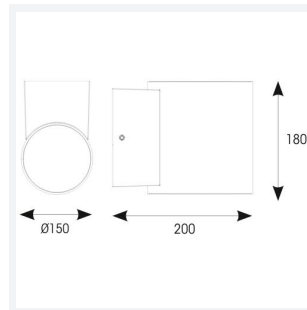

Doppio HP

Doppio HP Single Direction 25W 3000K
Code: ADOSWL/HP/WW

Category	Wall Lights
Application	Hospitality, Outdoor, Retail
Specification	Architectural

- High performance architectural bi-directional wall light suitable for hospitality and retail applications
- Non-dimmable

- Die-cast aluminium construction with graphite paint finish

GENERAL INFORMATION

Wattage	28
Lumens Delivered	3400lm
Lm/W	120lm/W
Beam Angle	20
CRI	80
CCT	3000K
Input	220-240V
Operating Temp	-20°C - 25°C
SDCM	3
Energy efficiency class	D
Product Weight without Packaging	2 kg

TECHNICAL INFORMATION

Light Source	LED
Colour / Finish	Graphite
IP Rating	IP65
Class Protection	1
Internal / External	External
Surface / Recessed / Suspended	Wall
Warranty (Years)	5
CE Mark	Yes
Height	180 mm