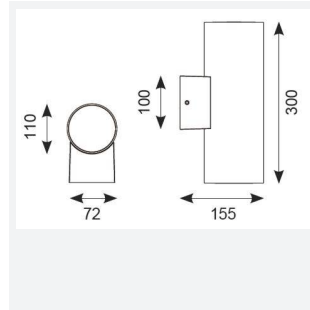

Doppio

29W Doppio 4000K Wall Light Graphite
Code: ADOLEDWL

| | |
|---------------|------------------------------|
| Category | Wall Lights |
| Application | Hospitality, Outdoor, Retail |
| Specification | Architectural |

- Powerful architectural bi-directional wall light suitable for hospitality and retail applications
- 20° beam angle
- Die-cast aluminium construction with graphite paint finish
- Non-dimmable

| GENERAL INFORMATION | |
|----------------------------------|--------------|
| Wattage | 29 |
| Lumens Delivered | 2 x 850lm |
| Lm/W | 50lm/W |
| Beam Angle | 20 |
| CRI | 90 |
| CCT | 4000K |
| Input | 220-240V |
| Operating Temp | -20°C - 25°C |
| SDCM | 3 |
| Product Weight without Packaging | 2.34 kg |

| TECHNICAL INFORMATION | |
|--------------------------------|----------|
| Light Source | LED |
| Colour / Finish | Graphite |
| IP Rating | IP65 |
| Class Protection | 1 |
| Internal / External | External |
| Surface / Recessed / Suspended | Wall |
| Warranty (Years) | 5 |
| CE Mark | Yes |
| Height | 300 mm |