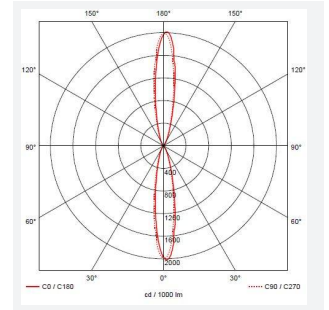

Doppio

29W Doppio 4000K Wall Light Graphite
Code: ADOLEDWL

| | |
|---------------|------------------------------|
| Category | Wall Lights |
| Application | Hospitality, Outdoor, Retail |
| Specification | Architectural |

- Powerful architectural bi-directional wall light suitable for hospitality and retail applications
- 20° beam angle
- Die-cast aluminium construction with graphite paint finish
- Non-dimmable

| GENERAL INFORMATION | |
|----------------------------------|--------------|
| Wattage | 29 |
| Lumens Delivered | 2 x 850lm |
| Lm/W | 50lm/W |
| Beam Angle | 20 |
| CRI | 90 |
| CCT | 4000K |
| Input | 220-240V |
| Operating Temp | -20°C - 25°C |
| SDCM | 3 |
| Product Weight without Packaging | 2.34 kg |

| TECHNICAL INFORMATION | |
|--------------------------------|----------|
| Light Source | LED |
| Colour / Finish | Graphite |
| IP Rating | IP65 |
| Class Protection | 1 |
| Internal / External | External |
| Surface / Recessed / Suspended | Wall |
| Warranty (Years) | 5 |
| CE Mark | Yes |
| Height | 300 mm |