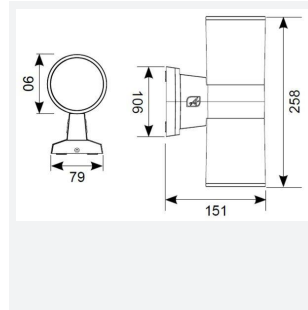

## PRODUCT FEATURES

- Die-cast aluminium construction with graphite paint finish suitable for residential and hospitality applications
- Non-dimmable
- 30° beam angle
- Powered by Philips

GENERAL INFORMATION	
Wattage	38W
Lumens Delivered	4000lm
Lm/W	107lm/W
Beam Angle	30
CRI	80
CCT	4000K
Input	220/240V
Operating Temp	-20°C - 25°C
SDCM	5
Product Weight without Packaging	1.563 kg

TECHNICAL INFORMATION	
Light Source	LED
Colour / Finish	Graphite
IP Rating	IP65
Class Protection	1
Internal / External	Internal / External
Surface / Recessed / Suspended	Wall
Lumen Depreciation	L70 50,000h
Warranty (Years)	3
CE Mark	Yes
Height	258 mm