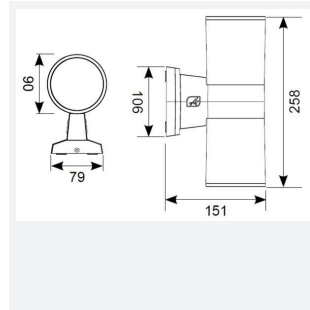

# Duo Midi

Duo Midi Bi-Directional 2 Graphite  
Code: ADMLED2/GR/CW

Category	Wall Lights
Application	Hospitality, Outdoor, Residential, Retail
Specification	Architectural

- Die-cast aluminium construction with graphite paint finish suitable for residential and hospitality applications
- Non-dimmable
- 30° beam angle
- Powered by Philips

GENERAL INFORMATION	
Wattage	38W
Lumens Delivered	4000lm
Lm/W	107lm/W
Beam Angle	30
CRI	80
CCT	4000K
Input	220-240V
Operating Temp	-20°C - 25°C
SDCM	5
Product Weight without Packaging	1.563 kg

TECHNICAL INFORMATION	
Light Source	LED
Colour / Finish	Graphite
IP Rating	IP65
Class Protection	1
Internal / External	Internal / External
Surface / Recessed / Suspended	Wall
Lumen Depreciation	L70 50,000h
Warranty (Years)	3
CE Mark	Yes
Height	258 mm