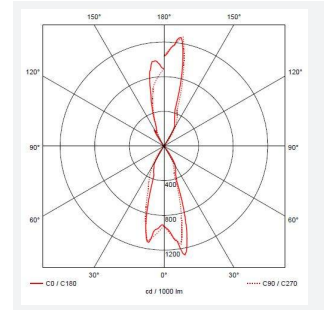

# Duo Midi

Duo Midi Bi-Directional 2 Graphite  
Code: ADMLED2/GR/CW

Category	Wall Lights
Application	Hospitality, Outdoor, Residential, Retail
Specification	Architectural

- Die-cast aluminium construction with graphite paint finish suitable for residential and hospitality applications
- Non-dimmable
- 30° beam angle
- Powered by Philips

GENERAL INFORMATION	
Wattage	38W
Lumens Delivered	4000lm
Lm/W	107lm/W
Beam Angle	30
CRI	80
CCT	4000K
Input	220-240V
Operating Temp	-20°C - 25°C
SDCM	5
Product Weight without Packaging	1.563 kg

TECHNICAL INFORMATION	
Light Source	LED
Colour / Finish	Graphite
IP Rating	IP65
Class Protection	1
Internal / External	Internal / External
Surface / Recessed / Suspended	Wall
Lumen Depreciation	L70 50,000h
Warranty (Years)	3
CE Mark	Yes
Height	258 mm