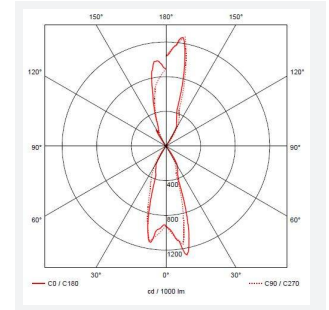

## PRODUCT FEATURES

- Die-cast aluminium construction with graphite paint finish suitable for residential and hospitality applications
- Non-dimmable
- 30° beam angle
- Powered by Philips

GENERAL INFORMATION	
Wattage	38W
Lumens Delivered	4000lm
Lm/W	107lm/W
Beam Angle	30
CRI	80
CCT	4000K
Input	220/240V
Operating Temp	-20°C - 25°C
SDCM	5
Product Weight without Packaging	1.563 kg

TECHNICAL INFORMATION	
Light Source	LED
Colour / Finish	Graphite
IP Rating	IP65
Class Protection	1
Internal / External	Internal / External
Surface / Recessed / Suspended	Wall
Lumen Depreciation	L70 50,000h
Warranty (Years)	3
CE Mark	Yes
Height	258 mm