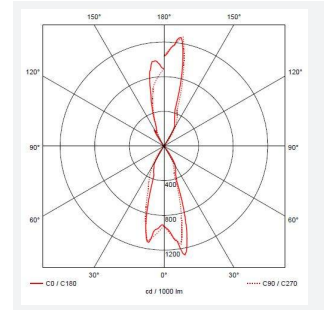

Duo Midi

Duo Midi Bi-Directional 1 Graphite
Code: ADMLED1/GR/CW

Category	Wall Lights
Application	Hospitality, Outdoor, Residential, Retail
Specification	Architectural

- Die-cast aluminium construction with graphite paint finish suitable for residential and hospitality applications
- Non-dimmable
- 30° beam angle
- Powered by Philips

GENERAL INFORMATION	
Wattage	19W
Lumens Delivered	1700lm
Lm/W	87lm/W
Beam Angle	30
CRI	80
CCT	4000K
Input	220-240V
Operating Temp	-20°C - 25°C
SDCM	5
Product Weight without Packaging	1.546 kg

TECHNICAL INFORMATION	
Light Source	LED
Colour / Finish	Graphite
IP Rating	IP65
Class Protection	1
Internal / External	Internal / External
Surface / Recessed / Suspended	Wall
Lumen Depreciation	L70 50,000h
Warranty (Years)	3
CE Mark	Yes
Height	258 mm