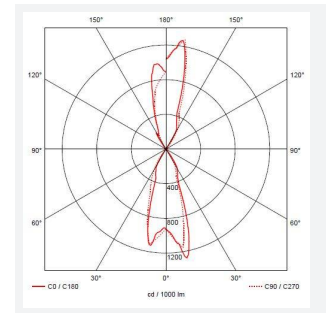

Duo Midi

Duo Midi Bi-Directional 1 Graphite
Code: ADMLED1/GR/CW

Category	Wall Lights
Application	Hospitality, Outdoor, Residential, Retail
Specification	Architectural

PRODUCT FEATURES

- Die-cast aluminium construction with graphite paint finish suitable for residential and hospitality applications
- Non-dimmable
- 30° beam angle
- Powered by Philips

GENERAL INFORMATION	
Wattage	19W
Lumens Delivered	1700lm
Lm/W	87lm/W
Beam Angle	30
CRI	80
CCT	4000K
Input	220/240V
Operating Temp	-20°C - 25°C
SDCM	5
Product Weight without Packaging	1.546 kg

TECHNICAL INFORMATION	
Light Source	LED
Colour / Finish	Graphite
IP Rating	IP65
Class Protection	1
Internal / External	Internal / External
Surface / Recessed / Suspended	Wall
Lumen Depreciation	L70 50,000h
Warranty (Years)	3
CE Mark	Yes
Height	258 mm