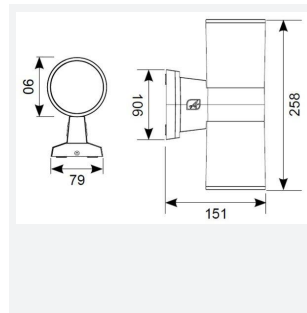

Duo Midi

Duo Midi Bi-Directional 1 Graphite
Code: ADMLED1/GR/CW

Category	Wall Lights
Application	Hospitality, Outdoor, Residential, Retail
Specification	Architectural

PRODUCT FEATURES

- Die-cast aluminium construction with graphite paint finish suitable for residential and hospitality applications
- Non-dimmable
- 30° beam angle
- Powered by Philips

GENERAL INFORMATION	
Wattage	19W
Lumens Delivered	1700lm
Lm/W	87lm/W
Beam Angle	30
CRI	80
CCT	4000K
Input	220/240V
Operating Temp	-20°C - 25°C
SDCM	5
Product Weight without Packaging	1.546 kg

TECHNICAL INFORMATION	
Light Source	LED
Colour / Finish	Graphite
IP Rating	IP65
Class Protection	1
Internal / External	Internal / External
Surface / Recessed / Suspended	Wall
Lumen Depreciation	L70 50,000h
Warranty (Years)	3
CE Mark	Yes
Height	258 mm