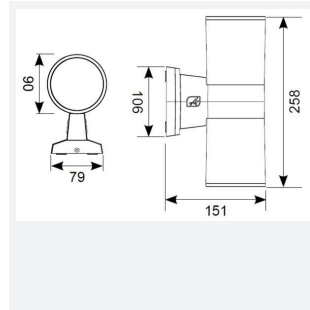

Duo Midi

Duo Midi Bi-Directional 1 Graphite
Code: ADMLED1/GR/CW

Category	Wall Lights
Application	Hospitality, Outdoor, Residential, Retail
Specification	Architectural

- Die-cast aluminium construction with graphite paint finish suitable for residential and hospitality applications
- Non-dimmable
- 30° beam angle
- Powered by Philips

GENERAL INFORMATION	
Wattage	19W
Lumens Delivered	1700lm
Lm/W	87lm/W
Beam Angle	30
CRI	80
CCT	4000K
Input	220-240V
Operating Temp	-20°C - 25°C
SDCM	5
Product Weight without Packaging	1.546 kg

TECHNICAL INFORMATION	
Light Source	LED
Colour / Finish	Graphite
IP Rating	IP65
Class Protection	1
Internal / External	Internal / External
Surface / Recessed / Suspended	Wall
Lumen Depreciation	L70 50,000h
Warranty (Years)	3
CE Mark	Yes
Height	258 mm