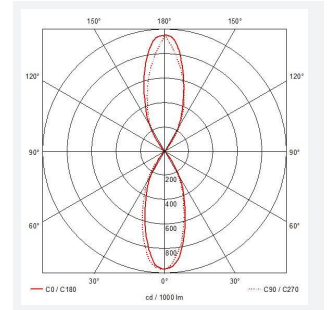

Duo Midi

Duo Midi Bi-Directional CCT 2 Black
Code: ADM2/1

Application Commercial, Education, Healthcare, Hospitality, Outdoor, Retail

Specification Architectural

- Die-cast aluminium construction with black paint finish suitable for residential and hospitality applications
- 40° beam angle

- CCT selectable between 3000K and 4000K
- 1-10V dimmable as standard

GENERAL INFORMATION	
Wattage	23W
Lumens Delivered	2600 (4000K)
Lm/W	115lm/W
Beam Angle	40
CRI	80
CCT	3000/4000/5000K
Input	220-240V
Operating Temp	-20°C to 40°C
SDCM	5
Product Weight without Packaging	1.563 kg

TECHNICAL INFORMATION	
Light Source	LED
Colour / Finish	Black
IP Rating	IP65
Class Protection	1
Internal / External	Internal / External
Surface / Recessed / Suspended	Wall
Lumen Depreciation	L70 55,000h
Warranty (Years)	5
CE Mark	Yes
Height	258 mm