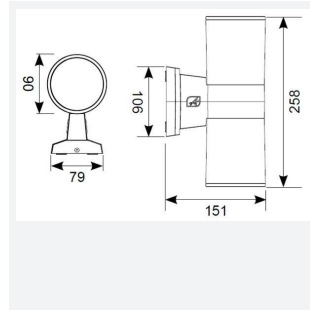

Duo Midi

Duo Midi Bi-Directional CCT 2 Black
Code: ADM2/1

Application Commercial, Education, Healthcare, Hospitality, Outdoor, Retail

Specification Architectural

- Die-cast aluminium construction with black paint finish suitable for residential and hospitality applications
- 40° beam angle

- CCT selectable between 3000K and 4000K
- 1-10V dimmable as standard

GENERAL INFORMATION	
Wattage	23W
Lumens Delivered	2600 (4000K)
Lm/W	115lm/W
Beam Angle	40
CRI	80
CCT	3000/4000/5000K
Input	220-240V
Operating Temp	-20°C to 40°C
SDCM	5
Product Weight without Packaging	1.563 kg

TECHNICAL INFORMATION	
Light Source	LED
Colour / Finish	Black
IP Rating	IP65
Class Protection	1
Internal / External	Internal / External
Surface / Recessed / Suspended	Wall
Lumen Depreciation	L70 55,000h
Warranty (Years)	5
CE Mark	Yes
Height	258 mm