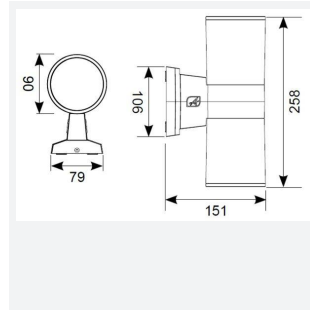

## PRODUCT FEATURES

- Die-cast aluminium construction with black paint finish suitable for residential and hospitality applications
- CCT selectable between 3000K and 4000K
- 40° beam angle
- 1-10V dimmable as standard

GENERAL INFORMATION	
Wattage	23W
Lumens Delivered	2600 (4000K)
Lm/W	115lm/W
Beam Angle	40
CRI	80
CCT	3000/4000/5000K
Input	220/240V
Operating Temp	-20°C to 40°C
SDCM	5
Product Weight without Packaging	1.563 kg

TECHNICAL INFORMATION	
Light Source	LED
Colour / Finish	Black
IP Rating	IP65
Class Protection	1
Internal / External	Internal / External
Surface / Recessed / Suspended	Wall
Lumen Depreciation	L70 55,000h
Warranty (Years)	5
CE Mark	Yes
Height	258 mm