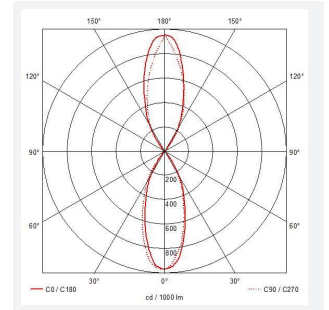

## PRODUCT FEATURES

- Die-cast aluminium construction with black paint finish suitable for residential and hospitality applications
- CCT selectable between 3000K and 4000K
- 40° beam angle
- 1-10V dimmable as standard

GENERAL INFORMATION	
Wattage	23W
Lumens Delivered	2600 (4000K)
Lm/W	115lm/W
Beam Angle	40
CRI	80
CCT	3000/4000/5000K
Input	220/240V
Operating Temp	-20°C to 40°C
SDCM	5
Product Weight without Packaging	1.563 kg

TECHNICAL INFORMATION	
Light Source	LED
Colour / Finish	Black
IP Rating	IP65
Class Protection	1
Internal / External	Internal / External
Surface / Recessed / Suspended	Wall
Lumen Depreciation	L70 55,000h
Warranty (Years)	5
CE Mark	Yes
Height	258 mm