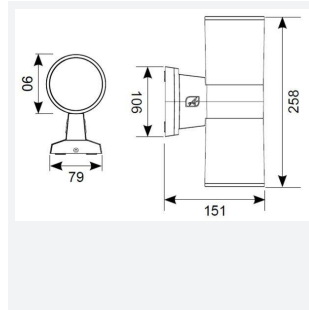

Duo Midi

Duo Midi Bi-Directional CCT 1 Black
Code: ADM1/1

Application Commercial, Education, Healthcare, Hospitality, Outdoor, Retail

Specification Architectural

- Die-cast aluminium construction with black paint finish suitable for residential and hospitality applications
- 40° beam angle

- CCT selectable between 3000K and 4000K
- 1-10V dimmable as standard

GENERAL INFORMATION	
Wattage	11W
Lumens Delivered	1300 (4000K)
Lm/W	115lm/W
Beam Angle	40
CRI	80
CCT	3000/4000/5000K
Input	220-240V
Operating Temp	-20°C to 40°C
SDCM	5
Product Weight without Packaging	0 kg

TECHNICAL INFORMATION	
Light Source	LED
Colour / Finish	Black
IP Rating	IP65
Class Protection	1
Internal / External	Internal / External
Surface / Recessed / Suspended	Wall
Lumen Depreciation	L70 55,000h
Warranty (Years)	5
CE Mark	Yes
Height	258 mm