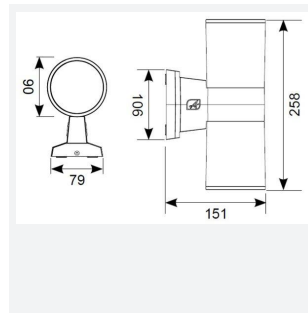

Duo Midi

Duo Midi Bi-Directional CCT 1 Black
Code: ADM1/1

Application Commercial, Education, Healthcare, Hospitality, Outdoor, Retail

Specification Architectural

PRODUCT FEATURES

- Die-cast aluminium construction with black paint finish suitable for residential and hospitality applications
- CCT selectable between 3000K and 4000K
- 40° beam angle
- 1-10V dimmable as standard

GENERAL INFORMATION	
Wattage	11W
Lumens Delivered	1300 (4000K)
Lm/W	115lm/W
Beam Angle	40
CRI	80
CCT	3000/4000/5000K
Input	220/240V
Operating Temp	-20°C to 40°C
SDCM	5

TECHNICAL INFORMATION	
Light Source	LED
Colour / Finish	Black
IP Rating	IP65
Class Protection	1
Internal / External	Internal / External
Surface / Recessed / Suspended	Wall
Lumen Depreciation	L70 55,000h
Warranty (Years)	5
CE Mark	Yes
Height	258 mm