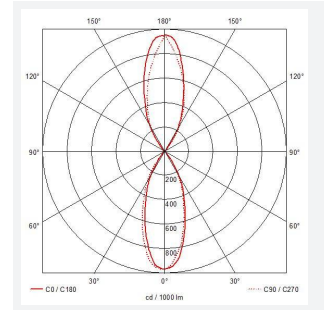

Duo Midi

Duo Midi Bi-Directional CCT 1 Black
Code: ADM1/1

Application Commercial, Education, Healthcare, Hospitality, Outdoor, Retail

Specification Architectural

- Die-cast aluminium construction with black paint finish suitable for residential and hospitality applications
- 40° beam angle

- CCT selectable between 3000K and 4000K
- 1-10V dimmable as standard

GENERAL INFORMATION	
Wattage	11W
Lumens Delivered	1300 (4000K)
Lm/W	115lm/W
Beam Angle	40
CRI	80
CCT	3000/4000/5000K
Input	220-240V
Operating Temp	-20°C to 40°C
SDCM	5
Product Weight without Packaging	0 kg

TECHNICAL INFORMATION	
Light Source	LED
Colour / Finish	Black
IP Rating	IP65
Class Protection	1
Internal / External	Internal / External
Surface / Recessed / Suspended	Wall
Lumen Depreciation	L70 55,000h
Warranty (Years)	5
CE Mark	Yes
Height	258 mm