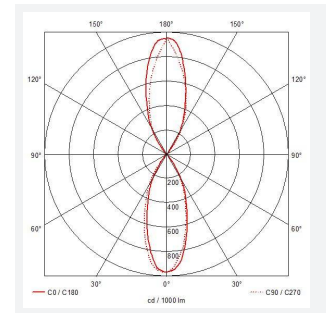

Duo Midi

Duo Midi Bi-Directional CCT 1 Black
Code: ADM1/1

Application Commercial, Education, Healthcare, Hospitality, Outdoor, Retail

Specification Architectural

PRODUCT FEATURES

- Die-cast aluminium construction with black paint finish suitable for residential and hospitality applications
- CCT selectable between 3000K and 4000K
- 40° beam angle
- 1-10V dimmable as standard

GENERAL INFORMATION	
Wattage	11W
Lumens Delivered	1300 (4000K)
Lm/W	115lm/W
Beam Angle	40
CRI	80
CCT	3000/4000/5000K
Input	220/240V
Operating Temp	-20°C to 40°C
SDCM	5

TECHNICAL INFORMATION	
Light Source	LED
Colour / Finish	Black
IP Rating	IP65
Class Protection	1
Internal / External	Internal / External
Surface / Recessed / Suspended	Wall
Lumen Depreciation	L70 55,000h
Warranty (Years)	5
CE Mark	Yes
Height	258 mm