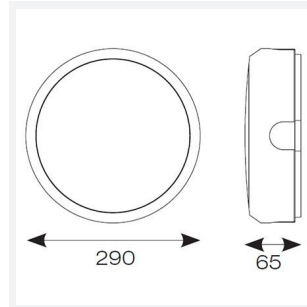

OCTO Delta Connected by WIZ

OCTO Delta 2 White Connected by WIZ
Code: ADLED2/WV/OCTOW

Category	Bulkheads
Application	Ancillary, Commercial, Education, Healthcare, Industrial, Outdoor
Specification	Performance

GENERAL INFORMATION

Wattage	11W
Lumens Delivered	1100lm - 1200lm (2700K - 6500K)
Lm/W	100lm/W - 108lm/W (2700K - 6500K)
Beam Angle	115
CRI	80
CCT	2700-6500K
Input	220/240V
Operating Temp	-10°C - 40°C
SDCM	6
Product Weight without Packaging	0.554 kg

TECHNICAL INFORMATION

Light Source	LED
Colour / Finish	White / Visiluxe
IP Rating	IP65
Class Protection	2
Internal / External	Internal / External
Surface / Recessed / Suspended	Ceiling, Wall
Lumen Depreciation	L80 60,000h
Warranty (Years)	5
CE Mark	Yes
Diameter	294 mm
Accessories	ADLED2/BZ/EYE/W