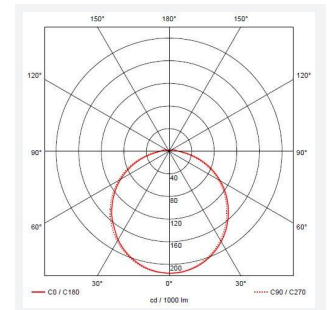

# OCTO Delta Connected by WIZ

OCTO Delta 2 White Connected by WIZ  
Code: ADLED2/WV/OCTOW

Category	Bulkheads
Application	Ancillary, Commercial, Education, Healthcare, Industrial, Outdoor
Specification	Performance

## GENERAL INFORMATION

Wattage	11W
Lumens Delivered	1100lm - 1200lm (2700K - 6500K)
Lm/W	100lm/W - 108lm/W (2700K - 6500K)
Beam Angle	115
CRI	80
CCT	2700-6500K
Input	220-240V
Operating Temp	-10°C - 40°C
SDCM	6
Product Weight without Packaging	0.554 kg

## TECHNICAL INFORMATION

Light Source	LED
Colour / Finish	White / Visiluxe
IP Rating	IP65
Class Protection	2
Internal / External	Internal / External
Surface / Recessed / Suspended	Ceiling, Wall
Lumen Depreciation	L80 60,000h
Warranty (Years)	5
CE Mark	Yes
Diameter	294 mm
Accessories	ADLED2/BZ/EYE/W