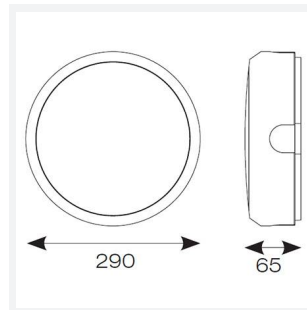

# OCTO Delta Connected by WIZ

OCTO Delta 2 White Connected by WIZ  
Code: ADLED2/WV/OCTOW

Category	Bulkheads
Application	Ancillary, Commercial, Education, Healthcare, Industrial, Outdoor
Specification	Performance

## GENERAL INFORMATION

Wattage	11W
Lumens Delivered	1100lm - 1200lm (2700K - 6500K)
Lm/W	100lm/W - 108lm/W (2700K - 6500K)
Beam Angle	115
CRI	80
CCT	2700-6500K
Input	220-240V
Operating Temp	-10°C - 40°C
SDCM	6
Product Weight without Packaging	0.554 kg

## TECHNICAL INFORMATION

Light Source	LED
Colour / Finish	White / Visiluxe
IP Rating	IP65
Class Protection	2
Internal / External	Internal / External
Surface / Recessed / Suspended	Ceiling, Wall
Lumen Depreciation	L80 60,000h
Warranty (Years)	5
CE Mark	Yes
Diameter	294 mm
Accessories	ADLED2/BZ/EYE/W