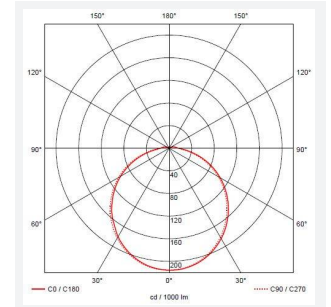

OCTO Delta Connected by WIZ

OCTO Delta 2 White Connected by WIZ
Code: ADLED2/WV/OCTOW

Category	Bulkheads
Application	Ancillary, Commercial, Education, Healthcare, Industrial, Outdoor
Specification	Performance

GENERAL INFORMATION

Wattage	11W
Lumens Delivered	1100lm - 1200lm (2700K - 6500K)
Lm/W	100lm/W - 108lm/W (2700K - 6500K)
Beam Angle	115
CRI	80
CCT	2700-6500K
Input	220/240V
Operating Temp	-10°C - 40°C
SDCM	6
Product Weight without Packaging	0.554 kg

TECHNICAL INFORMATION

Light Source	LED
Colour / Finish	White / Visiluxe
IP Rating	IP65
Class Protection	2
Internal / External	Internal / External
Surface / Recessed / Suspended	Ceiling, Wall
Lumen Depreciation	L80 60,000h
Warranty (Years)	5
CE Mark	Yes
Diameter	294 mm
Accessories	ADLED2/BZ/EYE/W