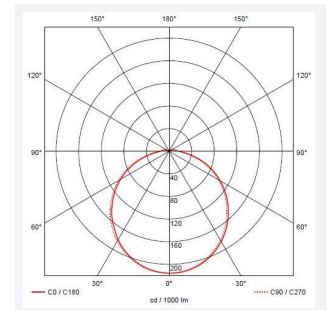

Delta

Delta CCT 2 White

Code: ADLED2/WV/CCT

Category	Bulkheads
Application	Ancillary, Commercial, Education, Healthcare, Industrial, Outdoor
Specification	Performance

PRODUCT FEATURES

- Push fit feed-in, feed-out terminals for speed and ease of installation
- Internal CCT selector switch allows the installer to choose the CCT between 3000K and 4000K
- Unique Visiluxe diffuser allows 90% light transmission from LED source for increased performance
- Push fit feed-in, feed-out terminals for speed and ease of installation
- Supplied c/w optional trim attachment which provides a more commercially aesthetic appearance
- Instant light output and unlimited switching

GENERAL INFORMATION	
Wattage	7W - 12W
Lumens Delivered	1000lm/1700lm(4000K)
Lm/W	140lm/W(4000K)
Beam Angle	115
CRI	80
CCT	3000/4000/5700K
Input	220/240V
Operating Temp	-10°C - 40°C
SDCM	6
Product Weight without Packaging	0.84 kg

TECHNICAL INFORMATION	
Light Source	LED
Colour / Finish	White / Visiluxe
IP Rating	IP65
Class Protection	2
Internal / External	Internal / External
Surface / Recessed / Suspended	Ceiling, Wall
Lumen Depreciation	L80 60,000h
Warranty (Years)	5
CE Mark	Yes
Diameter	294 mm
Accessories	ADLED2/BZ/EYE/B, ADLED2/BZ/EYE/W, ADLED2/BZ/GRILL/B, ADLED2/BZ/GRILL/W