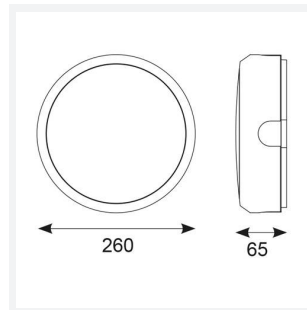

Delta

Delta CCT 2 White

Code: ADLED2/WV/CCT

Category	Bulkheads
Application	Ancillary, Commercial, Education, Healthcare, Industrial, Outdoor
Specification	Performance

PRODUCT FEATURES

- Push fit feed-in, feed-out terminals for speed and ease of installation
- Internal CCT selector switch allows the installer to choose the CCT between 3000K and 4000K
- Unique Visiluxe diffuser allows 90% light transmission from LED source for increased performance
- Push fit feed-in, feed-out terminals for speed and ease of installation
- Supplied c/w optional trim attachment which provides a more commercially aesthetic appearance
- Instant light output and unlimited switching

GENERAL INFORMATION	
Wattage	7W - 12W
Lumens Delivered	1000lm/1700lm(4000K)
Lm/W	140lm/W(4000K)
Beam Angle	115
CRI	80
CCT	3000/4000/5700K
Input	220/240V
Operating Temp	-10°C - 40°C
SDCM	6
Product Weight without Packaging	0.84 kg

TECHNICAL INFORMATION	
Light Source	LED
Colour / Finish	White / Visiluxe
IP Rating	IP65
Class Protection	2
Internal / External	Internal / External
Surface / Recessed / Suspended	Ceiling, Wall
Lumen Depreciation	L80 60,000h
Warranty (Years)	5
CE Mark	Yes
Diameter	294 mm
Accessories	ADLED2/BZ/EYE/B, ADLED2/BZ/EYE/W, ADLED2/BZ/GRILL/B, ADLED2/BZ/GRILL/W