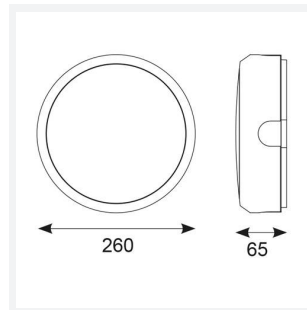

Delta

Delta CCT 2 White

Code: ADLED2/WV/CCT

Category	Bulkheads
Application	Ancillary, Commercial, Education, Healthcare, Industrial, Outdoor
Specification	Performance

PRODUCT FEATURES

- Push fit feed-in, feed-out terminals for speed and ease of installation
- Internal CCT selector switch allows the installer to choose the CCT between 3000K and 4000K
- Unique Visiluxe diffuser allows 90% light transmission from LED source for increased performance
- Push fit feed-in, feed-out terminals for speed and ease of installation
- Supplied c/w optional trim attachment which provides a more commercially aesthetic appearance
- Instant light output and unlimited switching

GENERAL INFORMATION	
Wattage	7W - 12W
Lumens Delivered	1000lm/1700lm(4000K)
Lm/W	140lm/W(4000K)
Beam Angle	115
CRI	80
CCT	3000/4000/5700K
Input	220-240V
Operating Temp	-10°C - 40°C
SDCM	6
Product Weight without Packaging	0.84 kg

TECHNICAL INFORMATION	
Light Source	LED
Colour / Finish	White / Visiluxe
IP Rating	IP65
Class Protection	2
Internal / External	Internal / External
Surface / Recessed / Suspended	Ceiling, Wall
Lumen Depreciation	L80 60,000h
Warranty (Years)	5
CE Mark	Yes
Diameter	294 mm
Accessories	ADLED2/BZ/EYE/B, ADLED2/BZ/EYE/W, ADLED2/BZ/GRILL/B, ADLED2/BZ/GRILL/W