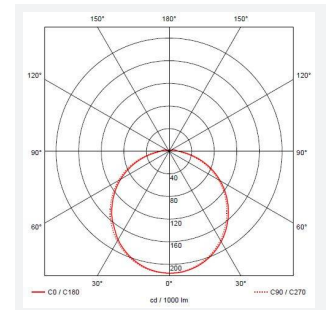

Delta

Delta CCT 2 White

Code: ADLED2/WV/CCT

Category	Bulkheads
Application	Ancillary, Commercial, Education, Healthcare, Industrial, Outdoor
Specification	Performance

PRODUCT FEATURES

- Push fit feed-in, feed-out terminals for speed and ease of installation
- Internal CCT selector switch allows the installer to choose the CCT between 3000K and 4000K
- Unique Visiluxe diffuser allows 90% light transmission from LED source for increased performance
- Push fit feed-in, feed-out terminals for speed and ease of installation
- Supplied c/w optional trim attachment which provides a more commercially aesthetic appearance
- Instant light output and unlimited switching

GENERAL INFORMATION	
Wattage	7W - 12W
Lumens Delivered	1000lm/1700lm(4000K)
Lm/W	140lm/W(4000K)
Beam Angle	115
CRI	80
CCT	3000/4000/5700K
Input	220-240V
Operating Temp	-10°C - 40°C
SDCM	6
Product Weight without Packaging	0.84 kg

TECHNICAL INFORMATION	
Light Source	LED
Colour / Finish	White / Visiluxe
IP Rating	IP65
Class Protection	2
Internal / External	Internal / External
Surface / Recessed / Suspended	Ceiling, Wall
Lumen Depreciation	L80 60,000h
Warranty (Years)	5
CE Mark	Yes
Diameter	294 mm
Accessories	ADLED2/BZ/EYE/B, ADLED2/BZ/EYE/W, ADLED2/BZ/GRILL/B, ADLED2/BZ/GRILL/W