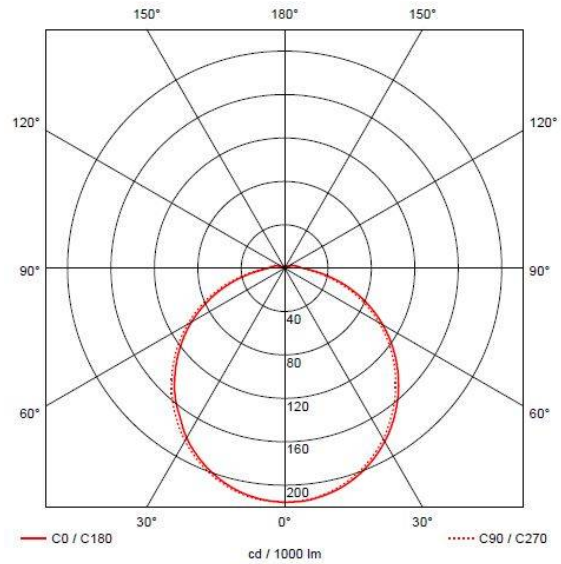

Delta

Delta CCT 2 White

Code: ADLED2/WV/CCT

ACCESSORIES

ADLED2/BZ/EYE/B	Delta CCT 2 Bezel Trim Eyelid Black
ADLED2/BZ/EYE/W	Delta CCT 2 Bezel Trim Eyelid White
ADLED2/BZ/GRILL/B	Delta CCT 2 Bezel Trim Louvred Black
ADLED2/BZ/GRILL/W	Delta CCT 2 Bezel Trim Lovred White