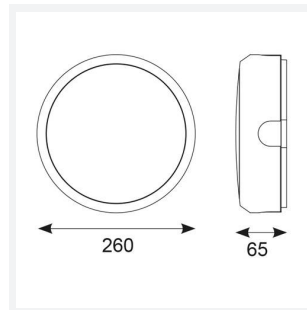

Delta

Delta CCT 2 Photocell White
Code: ADLED2/WV/CCT/PC

Category	Bulkheads
Application	Ancillary, Commercial, Education, Healthcare, Industrial, Outdoor
Specification	Performance

PRODUCT FEATURES

- Push fit feed-in, feed-out terminals for speed and ease of installation
- Internal CCT selector switch allows the installer to choose the CCT between 3000K and 4000K
- Unique Visiluxe diffuser allows 90% light transmission from LED source for increased performance
- Push fit feed-in, feed-out terminals for speed and ease of installation
- Supplied c/w optional trim attachment which provides a more commercially aesthetic appearance
- Instant light output and unlimited switching

GENERAL INFORMATION	
Wattage	7.5W - 12.5W
Lumens Delivered	1600lm (4000K)
Lm/W	140lm/W(4000K)
Beam Angle	115
CRI	80
CCT	3000/4000/5700K
Input	220-240V
Operating Temp	-10°C - 25°C
SDCM	6
Product Weight without Packaging	0.972 kg

TECHNICAL INFORMATION	
Light Source	LED
Colour / Finish	White / Visiluxe
IP Rating	IP65
Class Protection	2
Internal / External	Internal / External
Surface / Recessed / Suspended	Ceiling, Wall
Lumen Depreciation	L80 60,000h
Warranty (Years)	5
CE Mark	Yes
Diameter	294 mm
Accessories	ADLED2/BZ/EYE/B, ADLED2/BZ/EYE/W, ADLED2/BZ/GRILL/B, ADLED2/BZ/GRILL/W