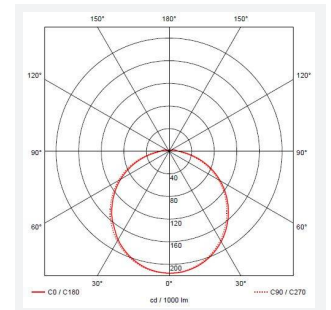

Delta

Delta CCT 2 Photocell White
Code: ADLED2/WV/CCT/PC

Category	Bulkheads
Application	Ancillary, Commercial, Education, Healthcare, Industrial, Outdoor
Specification	Performance

PRODUCT FEATURES

- Push fit feed-in, feed-out terminals for speed and ease of installation
- Internal CCT selector switch allows the installer to choose the CCT between 3000K and 4000K
- Unique Visiluxe diffuser allows 90% light transmission from LED source for increased performance
- Push fit feed-in, feed-out terminals for speed and ease of installation
- Supplied c/w optional trim attachment which provides a more commercially aesthetic appearance
- Instant light output and unlimited switching

GENERAL INFORMATION	
Wattage	7.5W - 12.5W
Lumens Delivered	1600lm (4000K)
Lm/W	140lm/W(4000K)
Beam Angle	115
CRI	80
CCT	3000/4000/5700K
Input	220-240V
Operating Temp	-10°C - 25°C
SDCM	6
Product Weight without Packaging	0.972 kg

TECHNICAL INFORMATION	
Light Source	LED
Colour / Finish	White / Visiluxe
IP Rating	IP65
Class Protection	2
Internal / External	Internal / External
Surface / Recessed / Suspended	Ceiling, Wall
Lumen Depreciation	L80 60,000h
Warranty (Years)	5
CE Mark	Yes
Diameter	294 mm
Accessories	ADLED2/BZ/EYE/B, ADLED2/BZ/EYE/W, ADLED2/BZ/GRILL/B, ADLED2/BZ/GRILL/W