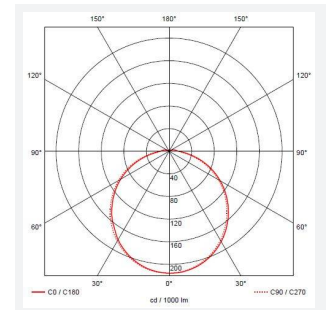

# Delta

Delta CCT 2 Photocell White  
Code: ADLED2/WV/CCT/PC

Category	Bulkheads
Application	Ancillary, Commercial, Education, Healthcare, Industrial, Outdoor
Specification	Performance

## PRODUCT FEATURES

- Push fit feed-in, feed-out terminals for speed and ease of installation
- Internal CCT selector switch allows the installer to choose the CCT between 3000K and 4000K
- Unique Visiluxe diffuser allows 90% light transmission from LED source for increased performance
- Push fit feed-in, feed-out terminals for speed and ease of installation
- Supplied c/w optional trim attachment which provides a more commercially aesthetic appearance
- Instant light output and unlimited switching

### GENERAL INFORMATION

Wattage	13W
Lumens Delivered	1600lm (4000K)
Lm/W	140lm/W(4000K)
Beam Angle	115
CRI	80
CCT	3000/4000/5700K
Input	220-240V
Operating Temp	-10°C - 25°C
SDCM	6
Product Weight without Packaging	0.918 kg

### TECHNICAL INFORMATION

Light Source	LED
Colour / Finish	White / Visiluxe
IP Rating	IP65
Class Protection	2
Internal / External	Internal / External
Surface / Recessed / Suspended	Ceiling, Wall
Lumen Depreciation	L80 60,000h
Warranty (Years)	5
CE Mark	Yes
Diameter	294 mm
Accessories	ADLED2/BZ/EYE/B, ADLED2/BZ/EYE/W, ADLED2/BZ/GRILL/B, ADLED2/BZ/GRILL/W