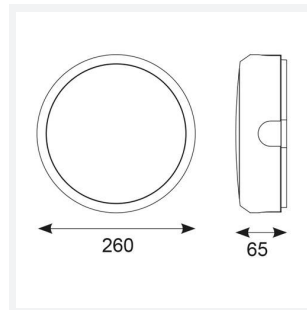

# Delta

Delta CCT 2 Photocell White  
Code: ADLED2/WV/CCT/PC

Category	Bulkheads
Application	Ancillary, Commercial, Education, Healthcare, Industrial, Outdoor
Specification	Performance

## PRODUCT FEATURES

- Push fit feed-in, feed-out terminals for speed and ease of installation
- Internal CCT selector switch allows the installer to choose the CCT between 3000K and 4000K
- Unique Visiluxe diffuser allows 90% light transmission from LED source for increased performance
- Push fit feed-in, feed-out terminals for speed and ease of installation
- Supplied c/w optional trim attachment which provides a more commercially aesthetic appearance
- Instant light output and unlimited switching

### GENERAL INFORMATION

Wattage	13W
Lumens Delivered	1600lm (4000K)
Lm/W	140lm/W(4000K)
Beam Angle	115
CRI	80
CCT	3000/4000/5700K
Input	220-240V
Operating Temp	-10°C - 25°C
SDCM	6
Product Weight without Packaging	0.918 kg

### TECHNICAL INFORMATION

Light Source	LED
Colour / Finish	White / Visiluxe
IP Rating	IP65
Class Protection	2
Internal / External	Internal / External
Surface / Recessed / Suspended	Ceiling, Wall
Lumen Depreciation	L80 60,000h
Warranty (Years)	5
CE Mark	Yes
Diameter	294 mm
Accessories	ADLED2/BZ/EYE/B, ADLED2/BZ/EYE/W, ADLED2/BZ/GRILL/B, ADLED2/BZ/GRILL/W