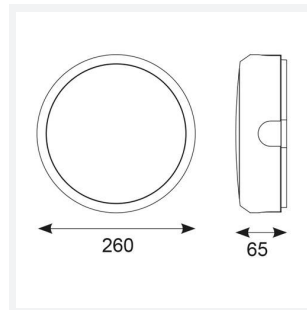

# Delta

Delta CCT 2 Emergency White  
Code: ADLED2/WV/CCT/M3

Category	Bulkheads
Application	Ancillary, Commercial, Education, Healthcare, Industrial, Outdoor
Specification	Performance

## PRODUCT FEATURES

- Push fit feed-in, feed-out terminals for speed and ease of installation
- Internal CCT selector switch allows the installer to choose the CCT between 3000K and 4000K
- Unique Visiluxe diffuser allows 90% light transmission from LED source for increased performance
- Push fit feed-in, feed-out terminals for speed and ease of installation
- Supplied c/w optional trim attachment which provides a more commercially aesthetic appearance
- Instant light output and unlimited switching

GENERAL INFORMATION	
Wattage	7W - 12W
Lumens Delivered	1000lm/1700lm(4000K)
Lm/W	140lm/W(4000K)
Beam Angle	115
CRI	80
CCT	3000/4000/5700K
Input	220-240V
Operating Temp	5°C - 40°C
SDCM	6
Product Weight without Packaging	1.109 kg

TECHNICAL INFORMATION	
Light Source	LED
Colour / Finish	White / Visiluxe
IP Rating	IP65
Class Protection	2
Internal / External	Internal / External
Surface / Recessed / Suspended	Ceiling, Wall
Lumen Depreciation	L80 60,000h
Warranty (Years)	5
CE Mark	Yes
Diameter	294 mm
Accessories	ADLED2/BZ/EYE/B, ADLED2/BZ/EYE/W, ADLED2/BZ/GRILL/B, ADLED2/BZ/GRILL/W