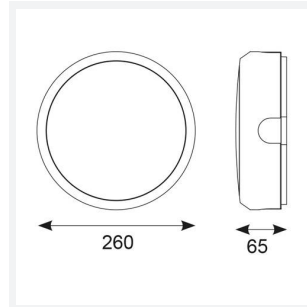

Delta

Delta CCT 2 Emergency White
Code: ADLED2/WV/CCT/M3

Category	Bulkheads
Application	Ancillary, Commercial, Education, Healthcare, Industrial, Outdoor
Specification	Performance

PRODUCT FEATURES

- Push fit feed-in, feed-out terminals for speed and ease of installation
- Internal CCT selector switch allows the installer to choose the CCT between 3000K and 4000K
- Unique Visiluxe diffuser allows 90% light transmission from LED source for increased performance
- Push fit feed-in, feed-out terminals for speed and ease of installation
- Supplied c/w optional trim attachment which provides a more commercially aesthetic appearance
- Instant light output and unlimited switching

GENERAL INFORMATION

Wattage	7W - 12W
Lumens Delivered	1000lm/1700lm(4000K)
Lm/W	140lm/W(4000K)
Beam Angle	115
CRI	80
CCT	3000/4000/5700K
Input	220/240V
Operating Temp	5°C - 40°C
SDCM	6
Product Weight without Packaging	1.109 kg

TECHNICAL INFORMATION

Light Source	LED
Colour / Finish	White / Visiluxe
IP Rating	IP65
Class Protection	2
Internal / External	Internal / External
Surface / Recessed / Suspended	Ceiling, Wall
Lumen Depreciation	L80 60,000h
Warranty (Years)	5
CE Mark	Yes
Diameter	294 mm
Accessories	ADLED2/BZ/EYE/B, ADLED2/BZ/EYE/W, ADLED2/BZ/GRILL/B, ADLED2/BZ/GRILL/W