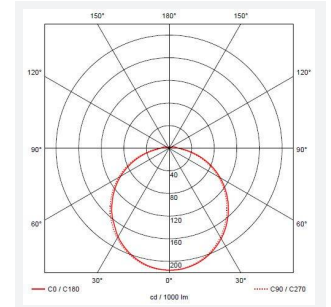

Delta

Delta CCT 2 Emergency White
Code: ADLED2/WV/CCT/M3

Category	Bulkheads
Application	Ancillary, Commercial, Education, Healthcare, Industrial, Outdoor
Specification	Performance

PRODUCT FEATURES

- Push fit feed-in, feed-out terminals for speed and ease of installation
- Internal CCT selector switch allows the installer to choose the CCT between 3000K and 4000K
- Unique Visiluxe diffuser allows 90% light transmission from LED source for increased performance
- Push fit feed-in, feed-out terminals for speed and ease of installation
- Supplied c/w optional trim attachment which provides a more commercially aesthetic appearance
- Instant light output and unlimited switching

GENERAL INFORMATION

Wattage	7W - 12W
Lumens Delivered	1000lm/1700lm(4000K)
Lm/W	140lm/W(4000K)
Beam Angle	115
CRI	80
CCT	3000/4000/5700K
Input	220/240V
Operating Temp	5°C - 40°C
SDCM	6
Product Weight without Packaging	1.109 kg

TECHNICAL INFORMATION

Light Source	LED
Colour / Finish	White / Visiluxe
IP Rating	IP65
Class Protection	2
Internal / External	Internal / External
Surface / Recessed / Suspended	Ceiling, Wall
Lumen Depreciation	L80 60,000h
Warranty (Years)	5
CE Mark	Yes
Diameter	294 mm
Accessories	ADLED2/BZ/EYE/B, ADLED2/BZ/EYE/W, ADLED2/BZ/GRILL/B, ADLED2/BZ/GRILL/W