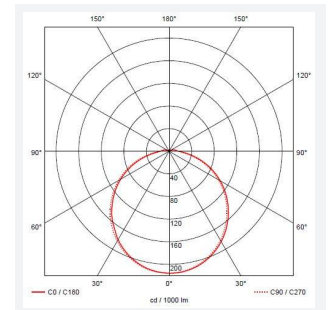

# Delta

Delta CCT 2 Emergency White  
Code: ADLED2/WV/CCT/M3

Category	Bulkheads
Application	Ancillary, Commercial, Education, Healthcare, Industrial, Outdoor
Specification	Performance

## PRODUCT FEATURES

- Push fit feed-in, feed-out terminals for speed and ease of installation
- Internal CCT selector switch allows the installer to choose the CCT between 3000K and 4000K
- Unique Visiluxe diffuser allows 90% light transmission from LED source for increased performance
- Push fit feed-in, feed-out terminals for speed and ease of installation
- Supplied c/w optional trim attachment which provides a more commercially aesthetic appearance
- Instant light output and unlimited switching

GENERAL INFORMATION	
Wattage	7W - 12W
Lumens Delivered	1000lm/1700lm(4000K)
Lm/W	140lm/W(4000K)
Beam Angle	115
CRI	80
CCT	3000/4000/5700K
Input	220-240V
Operating Temp	5°C - 40°C
SDCM	6
Product Weight without Packaging	1.109 kg

TECHNICAL INFORMATION	
Light Source	LED
Colour / Finish	White / Visiluxe
IP Rating	IP65
Class Protection	2
Internal / External	Internal / External
Surface / Recessed / Suspended	Ceiling, Wall
Lumen Depreciation	L80 60,000h
Warranty (Years)	5
CE Mark	Yes
Diameter	294 mm
Accessories	ADLED2/BZ/EYE/B, ADLED2/BZ/EYE/W, ADLED2/BZ/GRILL/B, ADLED2/BZ/GRILL/W