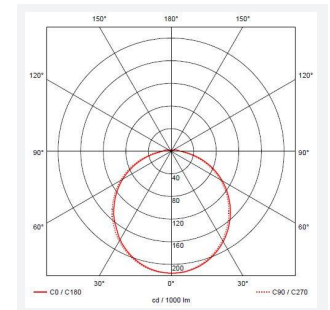

Delta

Delta CCT 2 Emergency Photocell White
Code: ADLED2/WV/CCT/M3/PC

Category	Bulkheads
Application	Ancillary, Commercial, Education, Healthcare, Industrial, Outdoor
Specification	Performance

PRODUCT FEATURES

- Push fit feed-in, feed-out terminals for speed and ease of installation
- Internal CCT selector switch allows the installer to choose the CCT between 3000K and 4000K
- Unique Visiluxe diffuser allows 90% light transmission from LED source for increased performance
- Push fit feed-in, feed-out terminals for speed and ease of installation
- Supplied c/w optional trim attachment which provides a more commercially aesthetic appearance
- Instant light output and unlimited switching

GENERAL INFORMATION

Wattage	13W
Lumens Delivered	1600lm (4000K)
Lm/W	140lm/W(4000K)
Beam Angle	115
CRI	80
CCT	3000/4000/5700K
Input	220/240V
Operating Temp	0°C - 25°C
SDCM	6
Product Weight without Packaging	1.21 kg

TECHNICAL INFORMATION

Light Source	LED
Colour / Finish	White / Visiluxe
IP Rating	IP65
Class Protection	2
Internal / External	Internal / External
Surface / Recessed / Suspended	Ceiling, Wall
Lumen Depreciation	L80 60,000h
Warranty (Years)	5
CE Mark	Yes
Diameter	294 mm
Accessories	ADLED2/BZ/EYE/B, ADLED2/BZ/EYE/W, ADLED2/BZ/GRILL/B, ADLED2/BZ/GRILL/W