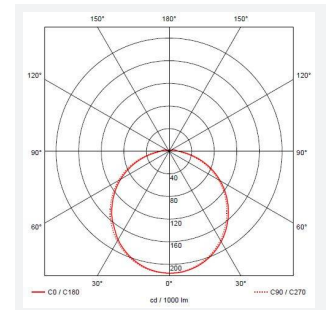

Delta

Delta CCT 2 Emergency Photocell White
Code: ADLED2/WV/CCT/M3/PC

Category	Bulkheads
Application	Ancillary, Commercial, Education, Healthcare, Industrial, Outdoor
Specification	Performance

PRODUCT FEATURES

- Push fit feed-in, feed-out terminals for speed and ease of installation
- Internal CCT selector switch allows the installer to choose the CCT between 3000K and 4000K
- Unique Visiluxe diffuser allows 90% light transmission from LED source for increased performance
- Push fit feed-in, feed-out terminals for speed and ease of installation
- Supplied c/w optional trim attachment which provides a more commercially aesthetic appearance
- Instant light output and unlimited switching

GENERAL INFORMATION

Wattage	13W
Lumens Delivered	1600lm (4000K)
Lm/W	140lm/W(4000K)
Beam Angle	115
CRI	80
CCT	3000/4000/5700K
Input	220-240V
Operating Temp	0°C - 25°C
SDCM	6
Product Weight without Packaging	1.21 kg

TECHNICAL INFORMATION

Light Source	LED
Colour / Finish	White / Visiluxe
IP Rating	IP65
Class Protection	2
Internal / External	Internal / External
Surface / Recessed / Suspended	Ceiling, Wall
Lumen Depreciation	L80 60,000h
Warranty (Years)	5
CE Mark	Yes
Diameter	294 mm
Accessories	ADLED2/BZ/EYE/B, ADLED2/BZ/EYE/W, ADLED2/BZ/GRILL/B, ADLED2/BZ/GRILL/W