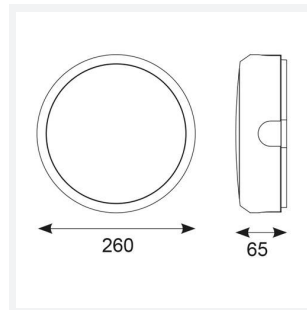

Delta

Delta CCT 2 Emergency Photocell White
Code: ADLED2/WV/CCT/M3/PC

Category	Bulkheads
Application	Ancillary, Commercial, Education, Healthcare, Industrial, Outdoor
Specification	Performance

PRODUCT FEATURES

- Push fit feed-in, feed-out terminals for speed and ease of installation
- Internal CCT selector switch allows the installer to choose the CCT between 3000K and 4000K
- Unique Visiluxe diffuser allows 90% light transmission from LED source for increased performance
- Push fit feed-in, feed-out terminals for speed and ease of installation
- Supplied c/w optional trim attachment which provides a more commercially aesthetic appearance
- Instant light output and unlimited switching

GENERAL INFORMATION

Wattage	13W
Lumens Delivered	1600lm (4000K)
Lm/W	140lm/W(4000K)
Beam Angle	115
CRI	80
CCT	3000/4000/5700K
Input	220/240V
Operating Temp	0°C - 25°C
SDCM	6
Product Weight without Packaging	1.21 kg

TECHNICAL INFORMATION

Light Source	LED
Colour / Finish	White / Visiluxe
IP Rating	IP65
Class Protection	2
Internal / External	Internal / External
Surface / Recessed / Suspended	Ceiling, Wall
Lumen Depreciation	L80 60,000h
Warranty (Years)	5
CE Mark	Yes
Diameter	294 mm
Accessories	ADLED2/BZ/EYE/B, ADLED2/BZ/EYE/W, ADLED2/BZ/GRILL/B, ADLED2/BZ/GRILL/W