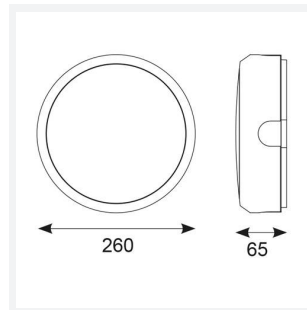

Delta

Delta CCT 2 DALI White

Code: ADLED2/WV/CCT/DD3

Category	Bulkheads
Application	Ancillary, Commercial, Education, Healthcare, Industrial, Outdoor
Specification	Performance

PRODUCT FEATURES

- Push fit feed-in, feed-out terminals for speed and ease of installation
- Internal CCT selector switch allows the installer to choose the CCT between 3000K and 4000K
- Unique Visiluxe diffuser allows 90% light transmission from LED source for increased performance
- Push fit feed-in, feed-out terminals for speed and ease of installation
- Supplied c/w optional trim attachment which provides a more commercially aesthetic appearance
- Instant light output and unlimited switching

GENERAL INFORMATION

Wattage	13W
Lumens Delivered	1600lm (4000K)
Lm/W	140lm/W(4000K)
Beam Angle	115
CRI	80
CCT	3000/4000/5700K
Input	220/240V
Operating Temp	-10°C - 25°C
SDCM	6
Product Weight without Packaging	0.01 kg

TECHNICAL INFORMATION

Light Source	LED
Colour / Finish	White / Visiluxe
IP Rating	IP65
Class Protection	2
Internal / External	Internal / External
Surface / Recessed / Suspended	Ceiling, Wall
Lumen Depreciation	L80 60,000h
Warranty (Years)	5
CE Mark	Yes
Diameter	294 mm
Accessories	ADLED2/BZ/EYE/B, ADLED2/BZ/EYE/W, ADLED2/BZ/GRILL/B, ADLED2/BZ/GRILL/W