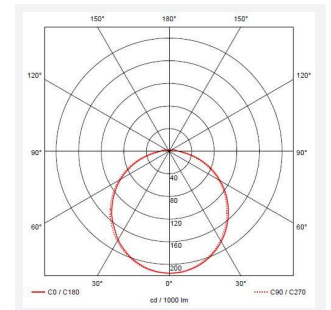

Delta

Delta CCT 2 DALI White

Code: ADLED2/WV/CCT/DD3

Category	Bulkheads
Application	Ancillary, Commercial, Education, Healthcare, Industrial, Outdoor
Specification	Performance

PRODUCT FEATURES

- Push fit feed-in, feed-out terminals for speed and ease of installation
- Internal CCT selector switch allows the installer to choose the CCT between 3000K and 4000K
- Unique Visiluxe diffuser allows 90% light transmission from LED source for increased performance
- Push fit feed-in, feed-out terminals for speed and ease of installation
- Supplied c/w optional trim attachment which provides a more commercially aesthetic appearance
- Instant light output and unlimited switching

GENERAL INFORMATION

Wattage	13W
Lumens Delivered	1600lm (4000K)
Lm/W	140lm/W(4000K)
Beam Angle	115
CRI	80
CCT	3000/4000/5700K
Input	220/240V
Operating Temp	-10°C - 25°C
SDCM	6
Product Weight without Packaging	0.01 kg

TECHNICAL INFORMATION

Light Source	LED
Colour / Finish	White / Visiluxe
IP Rating	IP65
Class Protection	2
Internal / External	Internal / External
Surface / Recessed / Suspended	Ceiling, Wall
Lumen Depreciation	L80 60,000h
Warranty (Years)	5
CE Mark	Yes
Diameter	294 mm
Accessories	ADLED2/BZ/EYE/B, ADLED2/BZ/EYE/W, ADLED2/BZ/GRILL/B, ADLED2/BZ/GRILL/W