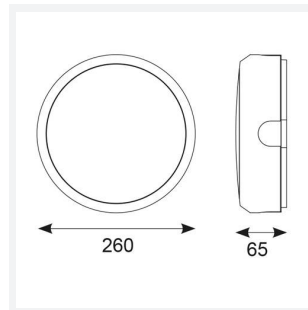

# Delta

<b>Category</b>	Bulkheads
<b>Application</b>	Ancillary, Commercial, Education, Healthcare, Industrial, Outdoor
<b>Specification</b>	Performance

**Code:** ADLED2/WV/CCT/DD3/MWS/M3

- Push fit feed-in, feed-out terminals for speed and ease of installation
- Internal CCT selector switch allows the installer to choose the CCT between 3000K and 4000K
- Unique Visiluxe diffuser allows 90% light transmission from LED source for increased performance
- Push fit feed-in, feed-out terminals for speed and ease of installation
- Supplied c/w optional trim attachment which provides a more commercially aesthetic appearance
- Instant light output and unlimited switching

## GENERAL INFORMATION

Wattage	8.5W - 13W
Lumens Delivered	1600lm (4000K)
Lm/W	140lm/W(4000K)
Beam Angle	115
CRI	80
CCT	3000/4000/5700K
Input	220-240V
Operating Temp	0°C - 25°C
SDCM	6
Product Weight without Packaging	0.01 kg

## TECHNICAL INFORMATION

Light Source	LED
Colour / Finish	White / Visiluxe
IP Rating	IP65
Class Protection	2
Internal / External	Internal / External
Surface / Recessed / Suspended	Ceiling, Wall
Lumen Depreciation	L80 60,000h
Warranty (Years)	5
CE Mark	Yes
Diameter	294 mm
Accessories	ADLED2/BZ/EYE/B, ADLED2/BZ/EYE/W, ADLED2/BZ/GRILL/B, ADLED2/BZ/GRILL/W