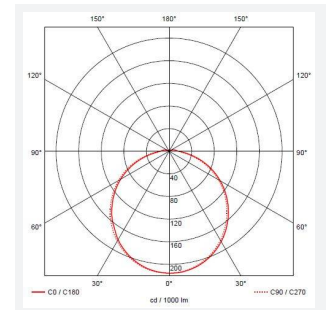

# Delta

<b>Category</b>	Bulkheads
<b>Application</b>	Ancillary, Commercial, Education, Healthcare, Industrial, Outdoor
<b>Specification</b>	Performance

**Code:** ADLED2/WV/CCT/DD3/MWS/M3

- Push fit feed-in, feed-out terminals for speed and ease of installation
- Internal CCT selector switch allows the installer to choose the CCT between 3000K and 4000K
- Unique Visiluxe diffuser allows 90% light transmission from LED source for increased performance
- Push fit feed-in, feed-out terminals for speed and ease of installation
- Supplied c/w optional trim attachment which provides a more commercially aesthetic appearance
- Instant light output and unlimited switching

## GENERAL INFORMATION

Wattage	8.5W - 13W
Lumens Delivered	1600lm (4000K)
Lm/W	140lm/W(4000K)
Beam Angle	115
CRI	80
CCT	3000/4000/5700K
Input	220-240V
Operating Temp	0°C - 25°C
SDCM	6
Product Weight without Packaging	0.01 kg

## TECHNICAL INFORMATION

Light Source	LED
Colour / Finish	White / Visiluxe
IP Rating	IP65
Class Protection	2
Internal / External	Internal / External
Surface / Recessed / Suspended	Ceiling, Wall
Lumen Depreciation	L80 60,000h
Warranty (Years)	5
CE Mark	Yes
Diameter	294 mm
Accessories	ADLED2/BZ/EYE/B, ADLED2/BZ/EYE/W, ADLED2/BZ/GRILL/B, ADLED2/BZ/GRILL/W