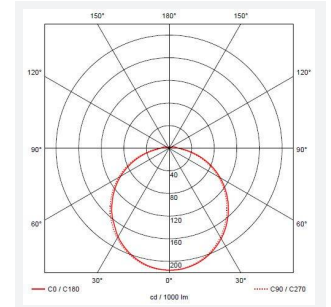

Delta

Delta CCT 2 Switch Dim Emergency White
Code: ADLED2/WV/CCT/DD1/M3

Category	Bulkheads
Application	Ancillary, Commercial, Education, Healthcare, Industrial, Outdoor
Specification	Performance

PRODUCT FEATURES

- Push fit feed-in, feed-out terminals for speed and ease of installation
- Internal CCT selector switch allows the installer to choose the CCT between 3000K and 4000K
- Unique Visiluxe diffuser allows 90% light transmission from LED source for increased performance
- Push fit feed-in, feed-out terminals for speed and ease of installation
- Supplied c/w optional trim attachment which provides a more commercially aesthetic appearance
- Instant light output and unlimited switching

GENERAL INFORMATION	
Wattage	8W - 12.5W
Lumens Delivered	1600lm (4000K)
Lm/W	140lm/W(4000K)
Beam Angle	115
CRI	80
CCT	3000/4000/5700K
Input	220-240V
Operating Temp	0°C - 25°C
SDCM	6
Product Weight without Packaging	0.01 kg

TECHNICAL INFORMATION	
Light Source	LED
Colour / Finish	White / Visiluxe
IP Rating	IP65
Class Protection	2
Internal / External	Internal / External
Surface / Recessed / Suspended	Ceiling, Wall
Lumen Depreciation	L80 60,000h
Warranty (Years)	5
CE Mark	Yes
Diameter	294 mm
Accessories	ADLED2/BZ/EYE/B, ADLED2/BZ/EYE/W, ADLED2/BZ/GRILL/B, ADLED2/BZ/GRILL/W