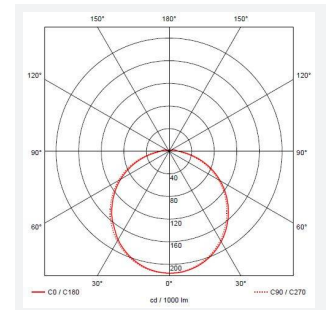

Delta

Delta CCT 2 Switch Dim Emergency White
Code: ADLED2/WV/CCT/DD1/M3

Category	Bulkheads
Application	Ancillary, Commercial, Education, Healthcare, Industrial, Outdoor
Specification	Performance

PRODUCT FEATURES

- Push fit feed-in, feed-out terminals for speed and ease of installation
- Internal CCT selector switch allows the installer to choose the CCT between 3000K and 4000K
- Unique Visiluxe diffuser allows 90% light transmission from LED source for increased performance
- Push fit feed-in, feed-out terminals for speed and ease of installation
- Supplied c/w optional trim attachment which provides a more commercially aesthetic appearance
- Instant light output and unlimited switching

GENERAL INFORMATION	
Wattage	13W
Lumens Delivered	1600lm (4000K)
Lm/W	140lm/W(4000K)
Beam Angle	115
CRI	80
CCT	3000/4000/5700K
Input	220/240V
Operating Temp	0°C - 25°C
SDCM	6
Product Weight without Packaging	0.01 kg

TECHNICAL INFORMATION	
Light Source	LED
Colour / Finish	White / Visiluxe
IP Rating	IP65
Class Protection	2
Internal / External	Internal / External
Surface / Recessed / Suspended	Ceiling, Wall
Lumen Depreciation	L80 60,000h
Warranty (Years)	5
CE Mark	Yes
Diameter	294 mm
Accessories	ADLED2/BZ/EYE/B, ADLED2/BZ/EYE/W, ADLED2/BZ/GRILL/B, ADLED2/BZ/GRILL/W