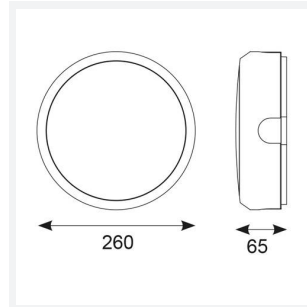

Delta

Delta CCT 2 Switch Dim Emergency White
Code: ADLED2/WV/CCT/DD1/M3

Category	Bulkheads
Application	Ancillary, Commercial, Education, Healthcare, Industrial, Outdoor
Specification	Performance

PRODUCT FEATURES

- Push fit feed-in, feed-out terminals for speed and ease of installation
- Internal CCT selector switch allows the installer to choose the CCT between 3000K and 4000K
- Unique Visiluxe diffuser allows 90% light transmission from LED source for increased performance
- Push fit feed-in, feed-out terminals for speed and ease of installation
- Supplied c/w optional trim attachment which provides a more commercially aesthetic appearance
- Instant light output and unlimited switching

GENERAL INFORMATION	
Wattage	8W - 12.5W
Lumens Delivered	1600lm (4000K)
Lm/W	140lm/W(4000K)
Beam Angle	115
CRI	80
CCT	3000/4000/5700K
Input	220-240V
Operating Temp	0°C - 25°C
SDCM	6
Product Weight without Packaging	0.01 kg

TECHNICAL INFORMATION	
Light Source	LED
Colour / Finish	White / Visiluxe
IP Rating	IP65
Class Protection	2
Internal / External	Internal / External
Surface / Recessed / Suspended	Ceiling, Wall
Lumen Depreciation	L80 60,000h
Warranty (Years)	5
CE Mark	Yes
Diameter	294 mm
Accessories	ADLED2/BZ/EYE/B, ADLED2/BZ/EYE/W, ADLED2/BZ/GRILL/B, ADLED2/BZ/GRILL/W