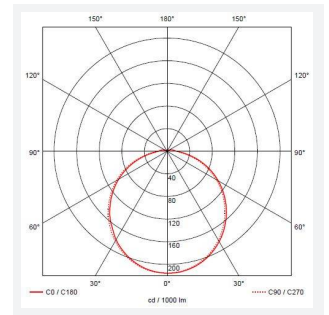

# Delta

Delta CCT 2 Bezel Trim Lovred White  
Code: ADLED2/BZ/GRILL/W

Category	Bulkheads
Application	Ancillary, Commercial, Education, Healthcare, Industrial
Specification	Performance

### TECHNICAL INFORMATION

Colour / Finish White  
Internal / External Internal / External  
Diameter 294 mm