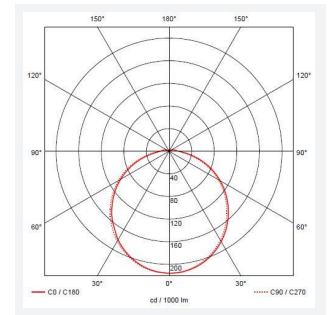

Delta

Delta CCT 2 Bezel Trim Lovred White
Code: ADLED2/BZ/GRILL/W

Category	Bulkheads
Application	Ancillary, Commercial, Education, Healthcare, Industrial
Specification	Performance

PRODUCT FEATURES

- Compatible with Delta LED CCT
- Compatible with Delta LED CCT

GENERAL INFORMATION

Product Weight without Packaging 0.18

TECHNICAL INFORMATION

Colour / Finish White
Internal / External Internal / External
Diameter 294 mm