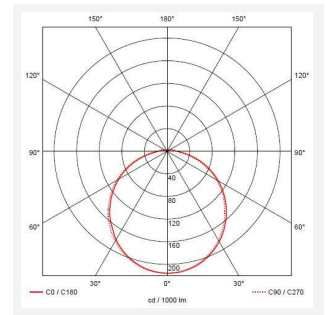

Delta

Delta CCT 2 Bezel Trim Lovred White
Code: ADLED2/BZ/GRILL/W

Category	Bulkheads
Application	Ancillary, Commercial, Education, Healthcare, Industrial
Specification	Performance

PRODUCT FEATURES

- Compatible with Delta LED CCT
- Compatible with Delta LED CCT

GENERAL INFORMATION

Product Weight without Packaging 0.18

TECHNICAL INFORMATION

Colour / Finish White
Internal / External Internal / External
Diameter 294 mm