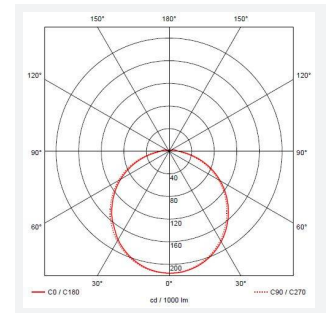

# Delta

Delta CCT 2 Bezel Trim Louvred Black  
Code: ADLED2/BZ/GRILL/B

Category	Bulkheads
Application	Ancillary, Commercial, Education, Healthcare, Industrial
Specification	Performance

### TECHNICAL INFORMATION

Colour / Finish Black  
Internal / External Internal / External  
Diameter 294 mm