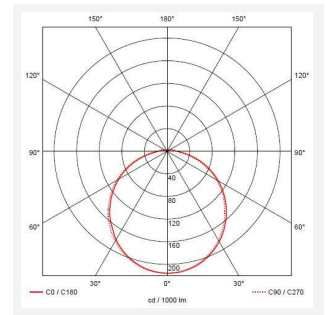

Delta

Delta CCT 2 Bezel Trim Louvred Black
Code: ADLED2/BZ/GRILL/B

| | |
|---------------|--|
| Category | Bulkheads |
| Application | Ancillary, Commercial, Education, Healthcare, Industrial |
| Specification | Performance |

PRODUCT FEATURES

- Compatible with Delta LED CCT
- Compatible with Delta LED CCT

GENERAL INFORMATION

Product Weight without Packaging 0.173

TECHNICAL INFORMATION

Colour / Finish Black
Internal / External Internal / External
Diameter 294 mm