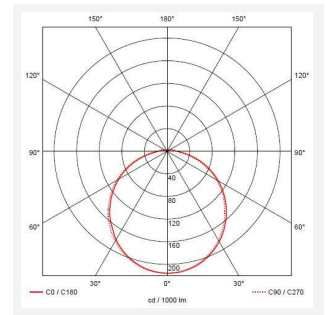

# Delta

Delta CCT 2 Bezel Trim Louvred Black  
Code: ADLED2/BZ/GRILL/B

Category	Bulkheads
Application	Ancillary, Commercial, Education, Healthcare, Industrial
Specification	Performance

### TECHNICAL INFORMATION

Colour / Finish Black  
Internal / External Internal / External  
Diameter 294 mm