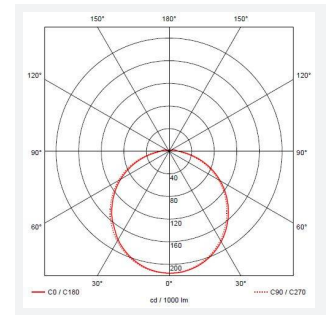

OCTO Delta Connected by WIZ

Delta CCT 2 Bezel Trim Eyelid White
Code: ADLED2/BZ/EYE/W

Category	Bulkheads
Application	Ancillary, Commercial, Education, Healthcare, Industrial
Specification	Performance

PRODUCT FEATURES

- Delta Accessory

GENERAL INFORMATION

Product Weight without Packaging 0.17

TECHNICAL INFORMATION

Colour / Finish White
Internal / External Internal / External
Diameter 294 mm