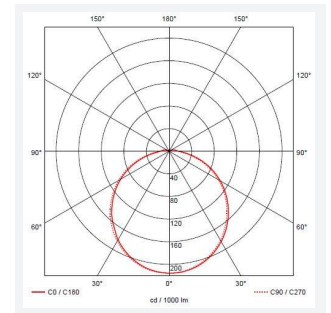

OCTO Delta Connected by WIZ

Delta CCT 2 Bezel Trim Eyelid White
Code: ADLED2/BZ/EYE/W

Category	Bulkheads
Application	Ancillary, Commercial, Education, Healthcare, Industrial
Specification	Performance

PRODUCT FEATURES

- Delta Accessory

GENERAL INFORMATION

Product Weight without Packaging 0.17

TECHNICAL INFORMATION

Colour / Finish White
Internal / External Internal / External
Diameter 294 mm