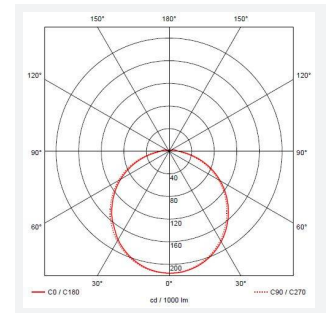

OCTO Delta Connected by WIZ

Delta CCT 2 Bezel Trim Eyelid Black
Code: ADLED2/BZ/EYE/B

| | |
|---------------|--|
| Category | Bulkheads |
| Application | Ancillary, Commercial, Education, Healthcare, Industrial |
| Specification | Performance |

PRODUCT FEATURES

- Delta Accessory

GENERAL INFORMATION

Product Weight without Packaging 0.17

TECHNICAL INFORMATION

Colour / Finish Black
Internal / External Internal / External
Diameter 294 mm