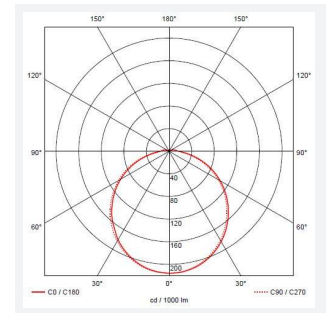

# OCTO Delta Connected by WIZ

Delta CCT 2 Bezel Trim Eyelid Black  
Code: ADLED2/BZ/EYE/B

Category	Bulkheads
Application	Ancillary, Commercial, Education, Healthcare, Industrial
Specification	Performance

### TECHNICAL INFORMATION

Colour / Finish Black  
Internal / External Internal / External  
Diameter 294 mm