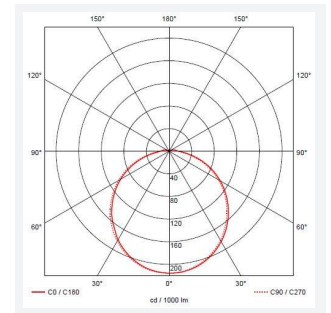

OCTO Delta Connected by WIZ

Delta CCT 2 Bezel Trim Eyelid Black
Code: ADLED2/BZ/EYE/B

Category	Bulkheads
Application	Ancillary, Commercial, Education, Healthcare, Industrial
Specification	Performance

PRODUCT FEATURES

- Delta Accessory

GENERAL INFORMATION

Product Weight without Packaging 0.17

TECHNICAL INFORMATION

Colour / Finish Black
Internal / External Internal / External
Diameter 294 mm