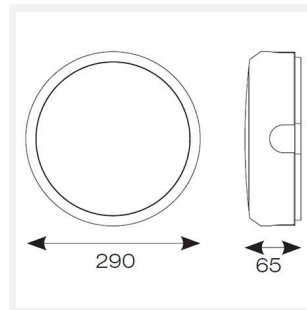

OCTO Delta Connected by WIZ

OCTO Delta 2 Black Connected by WIZ
Code: ADLED2/BV/OCTOW

Category	Bulkheads
Application	Ancillary, Commercial, Education, Healthcare, Industrial, Outdoor
Specification	Performance

GENERAL INFORMATION

Wattage	11W
Lumens Delivered	1100lm - 1200lm (2700K - 6500K)
Lm/W	100lm/W - 108lm/W (2700K - 6500K)
Beam Angle	115
CRI	80
CCT	2700-6500K
Input	220/240V
Operating Temp	-10°C - 40°C
SDCM	6
Product Weight without Packaging	1.141 kg

TECHNICAL INFORMATION

Light Source	LED
Colour / Finish	Black / Visiluxe
IP Rating	IP65
Class Protection	2
Internal / External	Internal / External
Surface / Recessed / Suspended	Ceiling, Wall
Lumen Depreciation	L80 60,000h
Warranty (Years)	5
CE Mark	Yes
Diameter	294 mm
Accessories	ADLED2/BZ/EYE/B