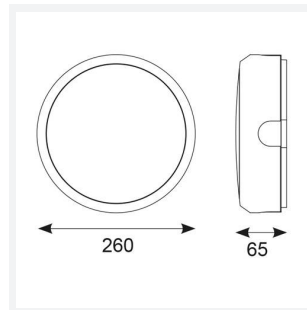

Delta

Delta CCT 2 Black

Code: ADLED2/BV/CCT

Category	Bulkheads
Application	Ancillary, Commercial, Education, Healthcare, Industrial, Outdoor
Specification	Performance

PRODUCT FEATURES

- All polycarbonate multi-purpose LED round bulkhead suitable for ancillary areas and industrial applications
- Internal CCT selector switch allows the installer to choose the CCT between 3000K and 4000K
- Unique Visiluxe diffuser allows 90% light transmission from LED source for increased performance
- Push fit feed-in, feed-out terminals for speed and ease of installation
- Supplied c/w optional trim attachment which provides a more commercially aesthetic appearance
- Instant light output and unlimited switching

GENERAL INFORMATION	
Wattage	7W - 12W
Lumens Delivered	1000lm/1700lm(4000K)
Lm/W	140lm/W(4000K)
Beam Angle	115
CRI	80
CCT	3000/4000/5700K
Input	220/240V
Operating Temp	-10°C - 40°C
SDCM	6
Product Weight without Packaging	0.891 kg

TECHNICAL INFORMATION	
Light Source	LED
Colour / Finish	Black / Visiluxe
IP Rating	IP65
Class Protection	2
Internal / External	Internal / External
Surface / Recessed / Suspended	Ceiling, Wall
Lumen Depreciation	L80 60,000h
Warranty (Years)	5
CE Mark	Yes
Diameter	294 mm
Accessories	ADLED2/BZ/EYE/B, ADLED2/BZ/EYE/W, ADLED2/BZ/GRILL/B, ADLED2/BZ/GRILL/W