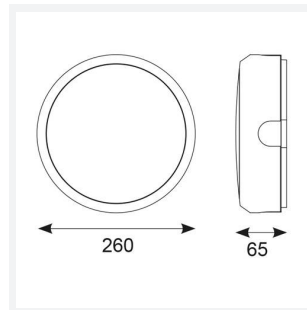

Delta

Delta CCT 2 Black

Code: ADLED2/BV/CCT

Category	Bulkheads
Application	Ancillary, Commercial, Education, Healthcare, Industrial, Outdoor
Specification	Performance

PRODUCT FEATURES

- All polycarbonate multi-purpose LED round bulkhead suitable for ancillary areas and industrial applications
- Internal CCT selector switch allows the installer to choose the CCT between 3000K and 4000K
- Unique Visiluxe diffuser allows 90% light transmission from LED source for increased performance
- Push fit feed-in, feed-out terminals for speed and ease of installation
- Supplied c/w optional trim attachment which provides a more commercially aesthetic appearance
- Instant light output and unlimited switching

GENERAL INFORMATION	
Wattage	7W - 12W
Lumens Delivered	1000lm/1700lm(4000K)
Lm/W	140lm/W(4000K)
Beam Angle	115
CRI	80
CCT	3000/4000/5700K
Input	220-240V
Operating Temp	-10°C - 40°C
SDCM	6
Product Weight without Packaging	0.891 kg

TECHNICAL INFORMATION	
Light Source	LED
Colour / Finish	Black / Visiluxe
IP Rating	IP65
Class Protection	2
Internal / External	Internal / External
Surface / Recessed / Suspended	Ceiling, Wall
Lumen Depreciation	L80 60,000h
Warranty (Years)	5
CE Mark	Yes
Diameter	294 mm
Accessories	ADLED2/BZ/EYE/B, ADLED2/BZ/EYE/W, ADLED2/BZ/GRILL/B, ADLED2/BZ/GRILL/W