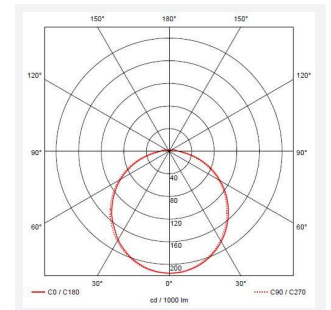

Delta

Delta CCT 2 Black

Code: ADLED2/BV/CCT

Category	Bulkheads
Application	Ancillary, Commercial, Education, Healthcare, Industrial, Outdoor
Specification	Performance

PRODUCT FEATURES

- All polycarbonate multi-purpose LED round bulkhead suitable for ancillary areas and industrial applications
- Internal CCT selector switch allows the installer to choose the CCT between 3000K and 4000K
- Unique Visiluxe diffuser allows 90% light transmission from LED source for increased performance
- Push fit feed-in, feed-out terminals for speed and ease of installation
- Supplied c/w optional trim attachment which provides a more commercially aesthetic appearance
- Instant light output and unlimited switching

GENERAL INFORMATION	
Wattage	7W - 12W
Lumens Delivered	1000lm/1700lm(4000K)
Lm/W	140lm/W(4000K)
Beam Angle	115
CRI	80
CCT	3000/4000/5700K
Input	220-240V
Operating Temp	-10°C - 40°C
SDCM	6
Product Weight without Packaging	0.891 kg

TECHNICAL INFORMATION	
Light Source	LED
Colour / Finish	Black / Visiluxe
IP Rating	IP65
Class Protection	2
Internal / External	Internal / External
Surface / Recessed / Suspended	Ceiling, Wall
Lumen Depreciation	L80 60,000h
Warranty (Years)	5
CE Mark	Yes
Diameter	294 mm
Accessories	ADLED2/BZ/EYE/B, ADLED2/BZ/EYE/W, ADLED2/BZ/GRILL/B, ADLED2/BZ/GRILL/W