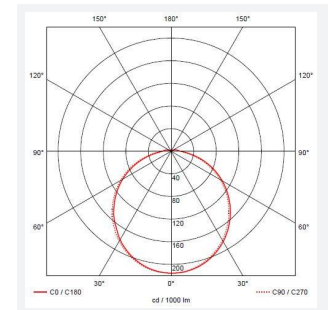

Delta

Delta CCT 2 Black

Code: ADLED2/BV/CCT

Category	Bulkheads
Application	Ancillary, Commercial, Education, Healthcare, Industrial, Outdoor
Specification	Performance

PRODUCT FEATURES

- All polycarbonate multi-purpose LED round bulkhead suitable for ancillary areas and industrial applications
- Internal CCT selector switch allows the installer to choose the CCT between 3000K and 4000K
- Unique Visiluxe diffuser allows 90% light transmission from LED source for increased performance
- Push fit feed-in, feed-out terminals for speed and ease of installation
- Supplied c/w optional trim attachment which provides a more commercially aesthetic appearance
- Instant light output and unlimited switching

GENERAL INFORMATION	
Wattage	7W - 12W
Lumens Delivered	1000lm/1700lm(4000K)
Lm/W	140lm/W(4000K)
Beam Angle	115
CRI	80
CCT	3000/4000/5700K
Input	220/240V
Operating Temp	-10°C - 40°C
SDCM	6
Product Weight without Packaging	0.891 kg

TECHNICAL INFORMATION	
Light Source	LED
Colour / Finish	Black / Visiluxe
IP Rating	IP65
Class Protection	2
Internal / External	Internal / External
Surface / Recessed / Suspended	Ceiling, Wall
Lumen Depreciation	L80 60,000h
Warranty (Years)	5
CE Mark	Yes
Diameter	294 mm
Accessories	ADLED2/BZ/EYE/B, ADLED2/BZ/EYE/W, ADLED2/BZ/GRILL/B, ADLED2/BZ/GRILL/W