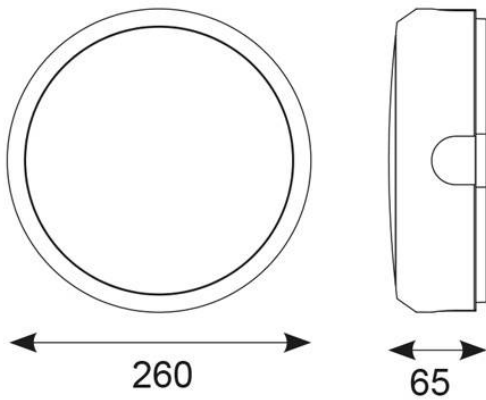

Category	Bulkheads
Application	Ancillary, Commercial, Education, Healthcare, Industrial, Outdoor
Specification	Performance

Delta

Delta CCT 2 Black

Code: ADLED2/BV/CCT

PRODUCT FEATURES

- All polycarbonate multi-purpose LED round bulkhead suitable for ancillary areas and industrial applications
- Internal CCT selector switch allows the installer to choose the CCT between 3000K and 4000K
- Unique Visiluxe diffuser allows 90% light transmission from LED source for increased performance
- Push fit feed-in, feed-out terminals for speed and ease of installation
- Supplied c/w optional trim attachment which provides a more commercially aesthetic appearance
- Instant light output and unlimited switching

GENERAL INFORMATION

Wattage	7W - 12W
Lumens Delivered	1000lm/1700lm(4000K)
Lm/W	140lm/W(4000K)
Beam Angle	115
CRI	80
CCT	3000/4000/5700K
Input	220-240V
Operating Temp	-10°C - 40°C
SDCM	6
Product Weight without Packaging	0.891 kg

TECHNICAL INFORMATION

Light Source	LED
Colour / Finish	Black / Visiluxe
IP Rating	IP65
Class Protection	2
Internal / External	Internal / External
Surface / Recessed / Suspended	Ceiling, Wall
Lumen Depreciation	L80 60,000h
Warranty (Years)	5
CE Mark	Yes
Diameter	294 mm
Accessories	ADLED2/BZ/EYE/B, ADLED2/BZ/EYE/W, ADLED2/BZ/GRILL/B, ADLED2/BZ/GRILL/W

Category	Bulkheads
Application	Ancillary, Commercial, Education, Healthcare, Industrial, Outdoor
Specification	Performance

Delta

Delta CCT 2 Black
Code: ADLED2/BV/CCT

ACCESSORIES

ADLED2/BZ/EYE/B	Delta CCT 2 Bezel Trim Eyelid Black
ADLED2/BZ/EYE/W	Delta CCT 2 Bezel Trim Eyelid White
ADLED2/BZ/GRILL/B	Delta CCT 2 Bezel Trim Louvred Black
ADLED2/BZ/GRILL/W	Delta CCT 2 Bezel Trim Lovred White