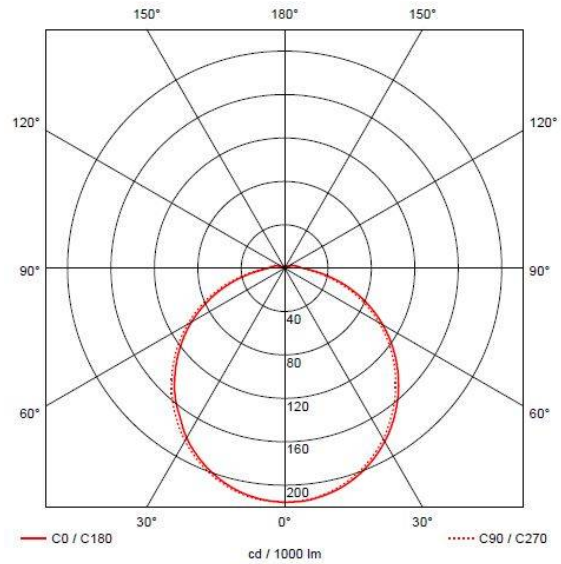

Delta

Delta CCT 2 Black

Code: ADLED2/BV/CCT

ACCESSORIES

ADLED2/BZ/EYE/B	Delta CCT 2 Bezel Trim Eyelid Black
ADLED2/BZ/EYE/W	Delta CCT 2 Bezel Trim Eyelid White
ADLED2/BZ/GRILL/B	Delta CCT 2 Bezel Trim Louvred Black
ADLED2/BZ/GRILL/W	Delta CCT 2 Bezel Trim Louvred White