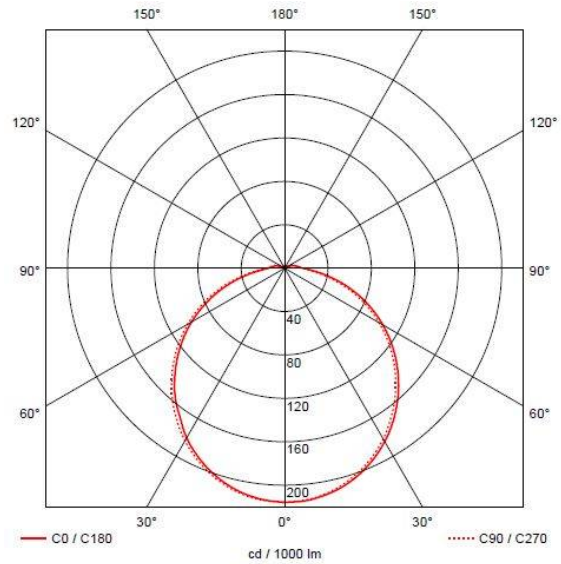

Delta

Delta CCT 2 Black
Code: ADLED2/BV/CCT

ACCESSORIES

ADLED2/BZ/EYE/B	Delta CCT 2 Bezel Trim Eyelid Black
ADLED2/BZ/EYE/W	Delta CCT 2 Bezel Trim Eyelid White
ADLED2/BZ/GRILL/B	Delta CCT 2 Bezel Trim Louvred Black
ADLED2/BZ/GRILL/W	Delta CCT 2 Bezel Trim Lovred White