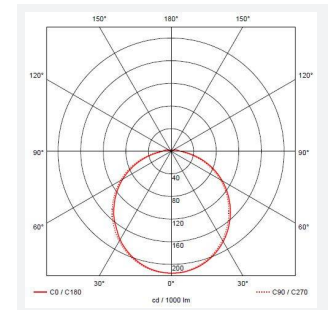

# Delta

Delta CCT 2 Emergency Photocell Black  
Code: ADLED2/BV/CCT/M3/PC

<b>Category</b>	Bulkheads
<b>Application</b>	Ancillary, Commercial, Education, Healthcare, Industrial, Outdoor
<b>Specification</b>	Performance

## PRODUCT FEATURES

- All polycarbonate multi-purpose LED round bulkhead suitable for ancillary areas and industrial applications
- Internal CCT selector switch allows the installer to choose the CCT between 3000K and 4000K
- Unique Visiluxe diffuser allows 90% light transmission from LED source for increased performance
- Push fit feed-in, feed-out terminals for speed and ease of installation
- Supplied c/w optional trim attachment which provides a more commercially aesthetic appearance
- Instant light output and unlimited switching

GENERAL INFORMATION	
Wattage	8.5W - 13W
Lumens Delivered	1000lm/1700lm(4000K)
Lm/W	140lm/W(4000K)
Beam Angle	115
CRI	80
CCT	3000/4000/5700K
Input	220-240V
Operating Temp	0°C - 25°C
SDCM	6
Product Weight without Packaging	0.99 kg

TECHNICAL INFORMATION	
Light Source	LED
Colour / Finish	Black / Visiluxe
IP Rating	IP65
Class Protection	2
Internal / External	Internal / External
Surface / Recessed / Suspended	Ceiling, Wall
Lumen Depreciation	L80 60,000h
Warranty (Years)	5
CE Mark	Yes
Diameter	294 mm
Accessories	ADLED2/BZ/EYE/B, ADLED2/BZ/EYE/W, ADLED2/BZ/GRILL/B, ADLED2/BZ/GRILL/W