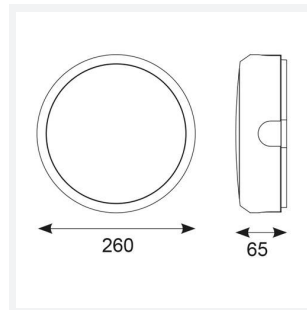

# Delta

Delta CCT 2 Emergency Photocell Black  
Code: ADLED2/BV/CCT/M3/PC

<b>Category</b>	Bulkheads
<b>Application</b>	Ancillary, Commercial, Education, Healthcare, Industrial, Outdoor
<b>Specification</b>	Performance

## PRODUCT FEATURES

- All polycarbonate multi-purpose LED round bulkhead suitable for ancillary areas and industrial applications
- Internal CCT selector switch allows the installer to choose the CCT between 3000K and 4000K
- Unique Visiluxe diffuser allows 90% light transmission from LED source for increased performance
- Push fit feed-in, feed-out terminals for speed and ease of installation
- Supplied c/w optional trim attachment which provides a more commercially aesthetic appearance
- Instant light output and unlimited switching

GENERAL INFORMATION	
Wattage	8.5W - 13W
Lumens Delivered	1000lm/1700lm(4000K)
Lm/W	140lm/W(4000K)
Beam Angle	115
CRI	80
CCT	3000/4000/5700K
Input	220-240V
Operating Temp	0°C - 25°C
SDCM	6
Product Weight without Packaging	0.99 kg

TECHNICAL INFORMATION	
Light Source	LED
Colour / Finish	Black / Visiluxe
IP Rating	IP65
Class Protection	2
Internal / External	Internal / External
Surface / Recessed / Suspended	Ceiling, Wall
Lumen Depreciation	L80 60,000h
Warranty (Years)	5
CE Mark	Yes
Diameter	294 mm
Accessories	ADLED2/BZ/EYE/B, ADLED2/BZ/EYE/W, ADLED2/BZ/GRILL/B, ADLED2/BZ/GRILL/W