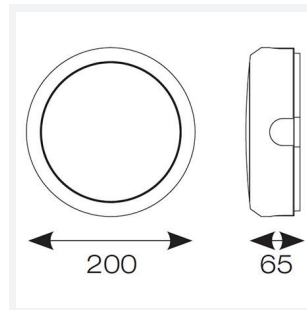

# OCTO Delta Connected by WIZ

OCTO Delta 1 White Connected by WIZ  
Code: ADLED1/WV/OCTOW

Category	Bulkheads
Application	Ancillary, Commercial, Education, Healthcare, Industrial, Outdoor
Specification	Performance

### GENERAL INFORMATION

Wattage	8W
Lumens Delivered	700lm - 710lm (2700K - 6500K)
Lm/W	87lm/W - 89lm/W (2700K - 6500K)
Beam Angle	115
CRI	80
CCT	2700-6500K
Input	220/240V
Operating Temp	-10°C - 40°C
SDCM	6
Product Weight without Packaging	0.55 kg

### TECHNICAL INFORMATION

Light Source	LED
Colour / Finish	Black / Visiluxe
IP Rating	IP65
Class Protection	2
Internal / External	Internal / External
Surface / Recessed / Suspended	Ceiling, Wall
Lumen Depreciation	L80 60,000h
Warranty (Years)	5
CE Mark	Yes
Diameter	200 mm
Accessories	ADLED1/BZ/EYE/W