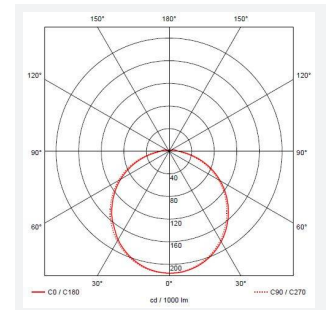

# OCTO Delta Connected by WIZ

OCTO Delta 1 White Connected by WIZ  
Code: ADLED1/WV/OCTOW

Category	Bulkheads
Application	Ancillary, Commercial, Education, Healthcare, Industrial, Outdoor
Specification	Performance

### GENERAL INFORMATION

Wattage	8W
Lumens Delivered	700lm - 710lm (2700K - 6500K)
Lm/W	87lm/W - 89lm/W (2700K - 6500K)
Beam Angle	115
CRI	80
CCT	2700-6500K
Input	220/240V
Operating Temp	-10°C - 40°C
SDCM	6
Product Weight without Packaging	0.55 kg

### TECHNICAL INFORMATION

Light Source	LED
Colour / Finish	Black / Visiluxe
IP Rating	IP65
Class Protection	2
Internal / External	Internal / External
Surface / Recessed / Suspended	Ceiling, Wall
Lumen Depreciation	L80 60,000h
Warranty (Years)	5
CE Mark	Yes
Diameter	200 mm
Accessories	ADLED1/BZ/EYE/W