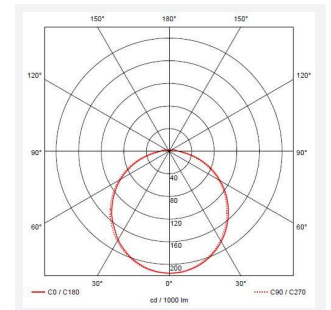

# Delta

Delta CCT 1 White

Code: ADLED1/WV/CCT

Category	Bulkheads
Application	Ancillary, Commercial, Education, Healthcare, Industrial, Outdoor
Specification	Performance

## PRODUCT FEATURES

- All polycarbonate multi-purpose LED round bulkhead suitable for ancillary areas and industrial applications
- Internal CCT selector switch allows the installer to choose the CCT between 3000K and 4000K
- Unique Visiluxe diffuser allows 90% light transmission from LED source for increased performance
- Push fit feed-in, feed-out terminals for speed and ease of installation
- Supplied c/w optional trim attachment which provides a more commercially aesthetic appearance
- Instant light output and unlimited switching

GENERAL INFORMATION	
Wattage	5W - 8W
Lumens Delivered	620lm - 1000lm(4000K)
Lm/W	140lm/W(4000K)
Beam Angle	115
CRI	80
CCT	3000/4000/5700K
Input	220-240V
Operating Temp	-10°C - 40°C
SDCM	6
Product Weight without Packaging	0.464 kg

TECHNICAL INFORMATION	
Light Source	LED
Colour / Finish	Black / Visiluxe
IP Rating	IP65
Class Protection	2
Internal / External	Internal / External
Surface / Recessed / Suspended	Ceiling, Wall
Lumen Depreciation	L80 60,000h
Warranty (Years)	5
CE Mark	Yes
Diameter	200 mm