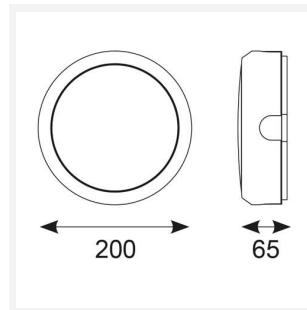

# Delta

Delta CCT 1 White

Code: ADLED1/WV/CCT

Category	Bulkheads
Application	Ancillary, Commercial, Education, Healthcare, Industrial, Outdoor
Specification	Performance

## PRODUCT FEATURES

- All polycarbonate multi-purpose LED round bulkhead suitable for ancillary areas and industrial applications
- Internal CCT selector switch allows the installer to choose the CCT between 3000K and 4000K
- Unique Visiluxe diffuser allows 90% light transmission from LED source for increased performance
- Push fit feed-in, feed-out terminals for speed and ease of installation
- Supplied c/w optional trim attachment which provides a more commercially aesthetic appearance
- Instant light output and unlimited switching

GENERAL INFORMATION	
Wattage	5W - 8W
Lumens Delivered	620lm - 1000lm(4000K)
Lm/W	140lm/W(4000K)
Beam Angle	115
CRI	80
CCT	3000/4000/5700K
Input	220-240V
Operating Temp	-10°C - 40°C
SDCM	6
Product Weight without Packaging	0.464 kg

TECHNICAL INFORMATION	
Light Source	LED
Colour / Finish	Black / Visiluxe
IP Rating	IP65
Class Protection	2
Internal / External	Internal / External
Surface / Recessed / Suspended	Ceiling, Wall
Lumen Depreciation	L80 60,000h
Warranty (Years)	5
CE Mark	Yes
Diameter	200 mm