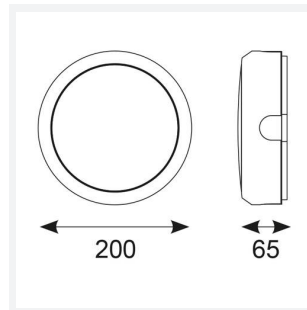

Delta

Delta CCT 1 Photocell White
Code: ADLED1/WV/CCT/PC

Category	Bulkheads
Application	Ancillary, Commercial, Education, Healthcare, Industrial, Outdoor
Specification	Performance

PRODUCT FEATURES

- All polycarbonate multi-purpose LED round bulkhead suitable for ancillary areas and industrial applications
- Internal CCT selector switch allows the installer to choose the CCT between 3000K and 4000K
- Unique Visiluxe diffuser allows 90% light transmission from LED source for increased performance
- Push fit feed-in, feed-out terminals for speed and ease of installation
- Supplied c/w optional trim attachment which provides a more commercially aesthetic appearance
- Instant light output and unlimited switching

GENERAL INFORMATION

Wattage	5W - 8W
Lumens Delivered	620lm - 1000lm(4000K)
Lm/W	140lm/W(4000K)
Beam Angle	115
CRI	80
CCT	3000/4000/5700K
Input	220/240V
Operating Temp	-10°C - 25°C
SDCM	6
Product Weight without Packaging	0.55 kg

TECHNICAL INFORMATION

Light Source	LED
Colour / Finish	Black / Visiluxe
IP Rating	IP65
Class Protection	2
Internal / External	Internal / External
Surface / Recessed / Suspended	Ceiling, Wall
Lumen Depreciation	L80 60,000h
Warranty (Years)	5
CE Mark	Yes
Diameter	200 mm