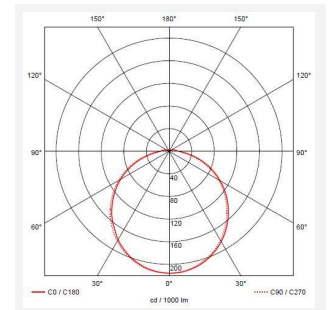

Delta

Delta CCT 1 Photocell White
Code: ADLED1/WV/CCT/PC

Category	Bulkheads
Application	Ancillary, Commercial, Education, Healthcare, Industrial, Outdoor
Specification	Performance

PRODUCT FEATURES

- All polycarbonate multi-purpose LED round bulkhead suitable for ancillary areas and industrial applications
- Internal CCT selector switch allows the installer to choose the CCT between 3000K and 4000K
- Unique Visiluxe diffuser allows 90% light transmission from LED source for increased performance
- Push fit feed-in, feed-out terminals for speed and ease of installation
- Supplied c/w optional trim attachment which provides a more commercially aesthetic appearance
- Instant light output and unlimited switching

GENERAL INFORMATION

Wattage	5W - 8W
Lumens Delivered	620lm - 1000lm(4000K)
Lm/W	140lm/W(4000K)
Beam Angle	115
CRI	80
CCT	3000/4000/5700K
Input	220/240V
Operating Temp	-10°C - 25°C
SDCM	6
Product Weight without Packaging	0.55 kg

TECHNICAL INFORMATION

Light Source	LED
Colour / Finish	Black / Visiluxe
IP Rating	IP65
Class Protection	2
Internal / External	Internal / External
Surface / Recessed / Suspended	Ceiling, Wall
Lumen Depreciation	L80 60,000h
Warranty (Years)	5
CE Mark	Yes
Diameter	200 mm