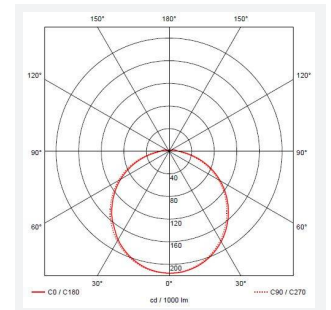

OCTO Delta Connected by WIZ

OCTO Delta 1 Black Connected by WIZ
Code: ADLED1/BV/OCTOW

Category	Bulkheads
Application	Ancillary, Commercial, Education, Healthcare, Industrial, Outdoor
Specification	Performance

GENERAL INFORMATION	
Wattage	8W
Lumens Delivered	700lm - 710lm (2700K - 6500K)
Lm/W	87lm/W - 89lm/W (2700K - 6500K)
Beam Angle	115
CRI	80
CCT	2700-6500K
Input	220/240V
Operating Temp	-10°C - 40°C
SDCM	6
Product Weight without Packaging	0.464 kg

TECHNICAL INFORMATION	
Light Source	LED
Colour / Finish	Black / Visiluxe
IP Rating	IP65
Class Protection	2
Internal / External	Internal / External
Surface / Recessed / Suspended	Ceiling, Wall
Lumen Depreciation	L80 60,000h
Warranty (Years)	5
CE Mark	Yes
Diameter	200 mm
Accessories	ADLED1/BZ/EYE/B