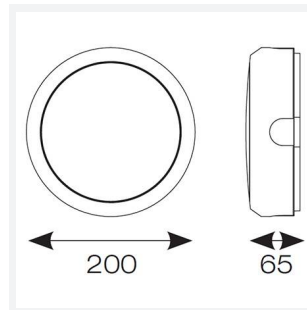

OCTO Delta Connected by WIZ

OCTO Delta 1 Black Connected by WIZ
Code: ADLED1/BV/OCTOW

Category	Bulkheads
Application	Ancillary, Commercial, Education, Healthcare, Industrial, Outdoor
Specification	Performance

GENERAL INFORMATION	
Wattage	8W
Lumens Delivered	700lm - 710lm (2700K - 6500K)
Lm/W	87lm/W - 89lm/W (2700K - 6500K)
Beam Angle	115
CRI	80
CCT	2700-6500K
Input	220/240V
Operating Temp	-10°C - 40°C
SDCM	6
Product Weight without Packaging	0.464 kg

TECHNICAL INFORMATION	
Light Source	LED
Colour / Finish	Black / Visiluxe
IP Rating	IP65
Class Protection	2
Internal / External	Internal / External
Surface / Recessed / Suspended	Ceiling, Wall
Lumen Depreciation	L80 60,000h
Warranty (Years)	5
CE Mark	Yes
Diameter	200 mm
Accessories	ADLED1/BZ/EYE/B