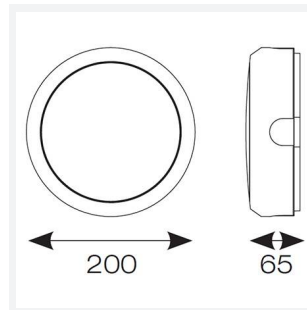

OCTO Delta Connected by WIZ

OCTO Delta 1 Black Connected by WIZ

Code: ADLED1/BV/OCTOW

Category Bulkheads

Application Ancillary, Commercial, Education, Healthcare, Industrial, Outdoor

- All polycarbonate multi-purpose LED round bulkhead suitable for ancillary areas and industrial applications
- Push fit feed-in, feed-out terminals for speed and ease of installation
- Supplied c/w optional trim attachment which provides a more commercially aesthetic appearance
- Instant light output and unlimited switching
- Connects directly to your WiFi network using Bluetooth technology to support seamless pairing
- Tunable between 2700K - 6500K via WIZ app and voice control
- Unique Visiluxe diffuser allows 90% light transmission from LED source for increased performance
- Please consider WiFi signal strength for this product

GENERAL INFORMATION

Wattage	8W
Lumens Delivered	700lm - 710lm (2700K - 6500K)
Lm/W	87lm/W - 89lm/W (2700K - 6500K)
Beam Angle	115
CRI	80
CCT	2700-6500K
Input	220-240V
Operating Temp	-10°C - 40°C
SDCM	6
Product Weight without Packaging	0.464 kg

TECHNICAL INFORMATION

Light Source	LED
Colour / Finish	Black / Visiluxe
IP Rating	IP65
Class Protection	2
Internal / External	Internal / External
Surface / Recessed / Suspended	Ceiling, Wall
Lumen Depreciation	L80 60,000h
Warranty (Years)	5
CE Mark	Yes
Diameter	200 mm