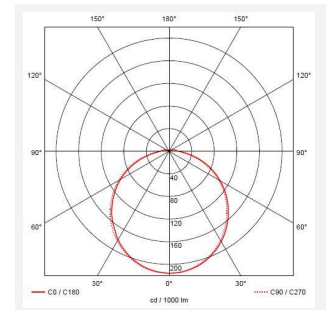

OCTO Delta Connected by WIZ

OCTO Delta 1 Black Connected by WIZ

Code: ADLED1/BV/OCTOW

Category Bulkheads

Application Ancillary, Commercial, Education, Healthcare, Industrial, Outdoor

- All polycarbonate multi-purpose LED round bulkhead suitable for ancillary areas and industrial applications
- Push fit feed-in, feed-out terminals for speed and ease of installation
- Supplied c/w optional trim attachment which provides a more commercially aesthetic appearance
- Instant light output and unlimited switching
- Connects directly to your WiFi network using Bluetooth technology to support seamless pairing
- Tunable between 2700K - 6500K via WIZ app and voice control
- Unique Visiluxe diffuser allows 90% light transmission from LED source for increased performance
- Please consider WiFi signal strength for this product

GENERAL INFORMATION

Wattage	8W
Lumens Delivered	700lm - 710lm (2700K - 6500K)
Lm/W	87lm/W - 89lm/W (2700K - 6500K)
Beam Angle	115
CRI	80
CCT	2700-6500K
Input	220-240V
Operating Temp	-10°C - 40°C
SDCM	6
Product Weight without Packaging	0.464 kg

TECHNICAL INFORMATION

Light Source	LED
Colour / Finish	Black / Visiluxe
IP Rating	IP65
Class Protection	2
Internal / External	Internal / External
Surface / Recessed / Suspended	Ceiling, Wall
Lumen Depreciation	L80 60,000h
Warranty (Years)	5
CE Mark	Yes
Diameter	200 mm