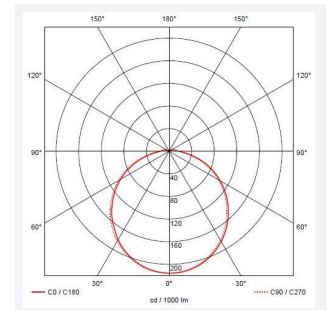

Delta

Delta CCT 1 Black

Code: ADLED1/BV/CCT

Category	Bulkheads
Application	Ancillary, Commercial, Education, Healthcare, Industrial, Outdoor
Specification	Performance

PRODUCT FEATURES

- All polycarbonate multi-purpose LED round bulkhead suitable for ancillary areas and industrial applications
- Internal CCT selector switch allows the installer to choose the CCT between 3000K and 4000K
- Unique Visiluxe diffuser allows 90% light transmission from LED source for increased performance
- Push fit feed-in, feed-out terminals for speed and ease of installation
- Supplied c/w optional trim attachment which provides a more commercially aesthetic appearance
- Instant light output and unlimited switching

GENERAL INFORMATION	
Wattage	5W - 8W
Lumens Delivered	620lm - 1000lm(4000K)
Lm/W	140lm/W(4000K)
Beam Angle	115
CRI	80
CCT	3000/4000K
Input	220/240V
Operating Temp	-10°C - 40°C
SDCM	6
Product Weight without Packaging	0.464 kg

TECHNICAL INFORMATION	
Light Source	LED
Colour / Finish	Black / Visiluxe
IP Rating	IP65
Class Protection	2
Internal / External	Internal / External
Surface / Recessed / Suspended	Ceiling, Wall
Lumen Depreciation	L80 60,000h
Warranty (Years)	5
CE Mark	Yes
Diameter	200 mm