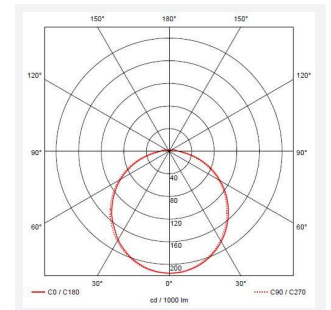

Delta

Delta CCT 1 Black

Code: ADLED1/BV/CCT

Category	Bulkheads
Application	Ancillary, Commercial, Education, Healthcare, Industrial, Outdoor
Specification	Performance

PRODUCT FEATURES

- All polycarbonate multi-purpose LED round bulkhead suitable for ancillary areas and industrial applications
- Internal CCT selector switch allows the installer to choose the CCT between 3000K and 4000K
- Unique Visiluxe diffuser allows 90% light transmission from LED source for increased performance
- Push fit feed-in, feed-out terminals for speed and ease of installation
- Supplied c/w optional trim attachment which provides a more commercially aesthetic appearance
- Instant light output and unlimited switching

GENERAL INFORMATION	
Wattage	5W - 8W
Lumens Delivered	620lm - 1000lm(4000K)
Lm/W	140lm/W(4000K)
Beam Angle	115
CRI	80
CCT	3000/4000K
Input	220-240V
Operating Temp	-10°C - 40°C
SDCM	6
Product Weight without Packaging	0.464 kg

TECHNICAL INFORMATION	
Light Source	LED
Colour / Finish	Black / Visiluxe
IP Rating	IP65
Class Protection	2
Internal / External	Internal / External
Surface / Recessed / Suspended	Ceiling, Wall
Lumen Depreciation	L80 60,000h
Warranty (Years)	5
CE Mark	Yes
Diameter	200 mm