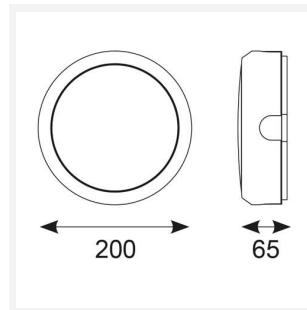

Delta

Delta CCT 1 Black

Code: ADLED1/BV/CCT

Category	Bulkheads
Application	Ancillary, Commercial, Education, Healthcare, Industrial, Outdoor
Specification	Performance

PRODUCT FEATURES

- All polycarbonate multi-purpose LED round bulkhead suitable for ancillary areas and industrial applications
- Internal CCT selector switch allows the installer to choose the CCT between 3000K and 4000K
- Unique Visiluxe diffuser allows 90% light transmission from LED source for increased performance
- Push fit feed-in, feed-out terminals for speed and ease of installation
- Supplied c/w optional trim attachment which provides a more commercially aesthetic appearance
- Instant light output and unlimited switching

GENERAL INFORMATION	
Wattage	5W - 8W
Lumens Delivered	620lm - 1000lm(4000K)
Lm/W	140lm/W(4000K)
Beam Angle	115
CRI	80
CCT	3000/4000K
Input	220-240V
Operating Temp	-10°C - 40°C
SDCM	6
Product Weight without Packaging	0.464 kg

TECHNICAL INFORMATION	
Light Source	LED
Colour / Finish	Black / Visiluxe
IP Rating	IP65
Class Protection	2
Internal / External	Internal / External
Surface / Recessed / Suspended	Ceiling, Wall
Lumen Depreciation	L80 60,000h
Warranty (Years)	5
CE Mark	Yes
Diameter	200 mm