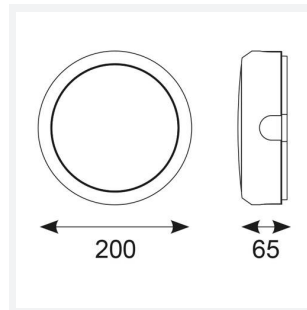

Delta

Delta CCT 1 Black

Code: ADLED1/BV/CCT

Category	Bulkheads
Application	Ancillary, Commercial, Education, Healthcare, Industrial, Outdoor
Specification	Performance

PRODUCT FEATURES

- All polycarbonate multi-purpose LED round bulkhead suitable for ancillary areas and industrial applications
- Internal CCT selector switch allows the installer to choose the CCT between 3000K and 4000K
- Unique Visiluxe diffuser allows 90% light transmission from LED source for increased performance
- Push fit feed-in, feed-out terminals for speed and ease of installation
- Supplied c/w optional trim attachment which provides a more commercially aesthetic appearance
- Instant light output and unlimited switching

GENERAL INFORMATION	
Wattage	5W - 8W
Lumens Delivered	620lm - 1000lm(4000K)
Lm/W	140lm/W(4000K)
Beam Angle	115
CRI	80
CCT	3000/4000K
Input	220/240V
Operating Temp	-10°C - 40°C
SDCM	6
Product Weight without Packaging	0.464 kg

TECHNICAL INFORMATION	
Light Source	LED
Colour / Finish	Black / Visiluxe
IP Rating	IP65
Class Protection	2
Internal / External	Internal / External
Surface / Recessed / Suspended	Ceiling, Wall
Lumen Depreciation	L80 60,000h
Warranty (Years)	5
CE Mark	Yes
Diameter	200 mm