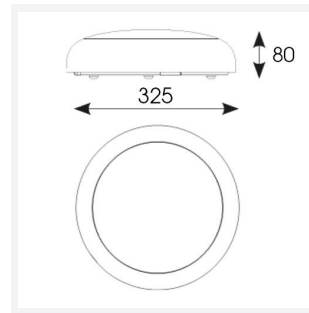

Disco EVO

Disco EVO 2
Code: ADIS2/1

Category	Bulkheads
Application	Ancillary, Commercial, Education, Healthcare, Hospitality, Residential, Retail
Specification	Performance

PRODUCT FEATURES

- Slim and modern bulkhead suitable for residential, commercial and industrial applications as well as ancillary areas
- All polycarbonate construction with opal diffuser and white trim ring with optional chrome, satin chrome or graphite trim ring accessories
- Gear tray located on the bezel, allowing the base to be installed and then the bezel connected, this coupled with 4x 20mm conduit entry points on base ensure a quick and simple installation
- Instant light output and unlimited switching
- High efficiency up to 145lm/W
- CCT selectable between 3000K, 4000K and 6500K and power selectable; offering a choice of 3 outputs, in one luminaire
- Two options of microwave sensor emergency

GENERAL INFORMATION

Wattage	9W - 16W
Lumens Delivered	(4000K) 9W: 1200lm 12W: 1800lm 16W: 2300lm
Lm/W	(4000K) 9W: 135lm/W 12W: 145lm/W 16W: 145lm/W
Beam Angle	110
CRI	80
CCT	3000/4000/6500K
Input	220-240V
Operating Temp	-20°C - 40°C
SDCM	5
UGR	26
Product Weight without Packaging	0.882 kg

TECHNICAL INFORMATION

Light Source	LED
Colour / Finish	White
IP Rating	IP65
Class Protection	2
Internal / External	Internal / External
Surface / Recessed / Suspended	Ceiling, Wall
Lumen Depreciation	L70 54,000h
Warranty (Years)	5
CE Mark	Yes
Diameter	325 mm
Height	80 mm