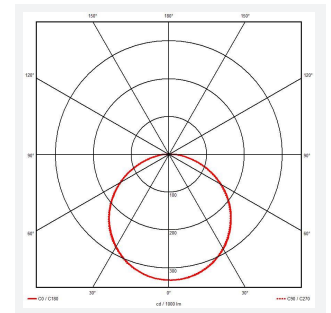

PRODUCT FEATURES

- Slim and modern bulkhead suitable for residential, commercial and industrial applications as well as ancillary areas
- All polycarbonate construction with opal diffuser and white trim ring with optional chrome, satin chrome or graphite trim ring accessories
- Gear tray located on the bezel, allowing the base to be installed and then the bezel connected, this coupled with 4x 20mm conduit entry points on base ensure a quick and simple installation
- Instant light output and unlimited switching
- High efficiency up to 145lm/W
- CCT selectable between 3000K, 4000K and 6500K and power selectable; offering a choice of 3 outputs, in one luminaire
- Two options of microwave sensor emergency

GENERAL INFORMATION

Wattage	9W - 16W
Lumens Delivered	(4000K) 9W: 1200lm 12W: 1800lm 16W: 2300lm
Lm/W	(4000K) 9W: 135lm/W 12W: 145lm/W 16W: 145lm/W
Beam Angle	110
CRI	80
CCT	3000/4000/6500K
Input	220-240V
Operating Temp	-20°C - 40°C
SDCM	5
UGR	26
Product Weight without Packaging	0.882 kg

TECHNICAL INFORMATION

Light Source	LED
Colour / Finish	White
IP Rating	IP65
Class Protection	2
Internal / External	Internal / External
Surface / Recessed / Suspended	Ceiling, Wall
Lumen Depreciation	L70 54,000h
Warranty (Years)	5
CE Mark	Yes
Diameter	325 mm
Height	80 mm