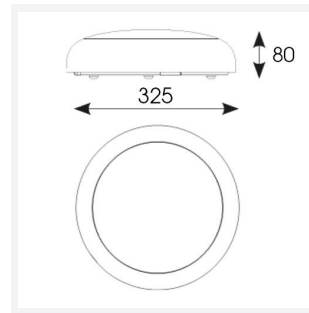

Disco EVO

Disco EVO 2
Code: ADIS2/1

Category	Bulkheads
Application	Ancillary, Commercial, Education, Healthcare, Hospitality, Residential, Retail
Specification	Performance

PRODUCT FEATURES

- Slim and modern bulkhead suitable for residential, commercial and industrial applications as well as ancillary areas
- All polycarbonate construction with opal diffuser and white trim ring with optional chrome, satin chrome or graphite trim ring accessories
- Gear tray located on the bezel, allowing the base to be installed and then the bezel connected, this coupled with 4x 20mm conduit entry points on base ensure a quick and simple installation
- Instant light output and unlimited switching
- High efficiency up to 145lm/W
- CCT selectable between 3000K, 4000K and 6500K and power selectable; offering a choice of 3 outputs, in one luminaire
- Two options of microwave sensor emergency

GENERAL INFORMATION

Wattage	9W - 16W
Lumens Delivered	(4000K) 9W: 1200lm 12W: 1800lm 16W: 2300lm
Lm/W	(4000K) 9W: 135lm/W 12W: 145lm/W 16W: 145lm/W
Beam Angle	110
CRI	80
CCT	3000/4000/6500K
Input	220-240V
Operating Temp	-20°C - 40°C
SDCM	5
UGR	26
Product Weight without Packaging	0.875 kg

TECHNICAL INFORMATION

Light Source	LED
Colour / Finish	White
IP Rating	IP65
Class Protection	2
Internal / External	Internal / External
Surface / Recessed / Suspended	Ceiling, Wall
Lumen Depreciation	L70 54,000h
Warranty (Years)	5
CE Mark	Yes
Diameter	325 mm
Height	85 mm