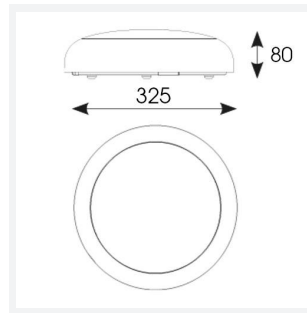

Disco EVO

Disco EVO 2 Emergency
Code: ADIS2/1/M3

Category	Bulkheads
Application	Ancillary, Commercial, Education, Healthcare, Hospitality, Residential, Retail
Specification	Performance

PRODUCT FEATURES

- Slim and modern bulkhead suitable for residential, commercial and industrial applications as well as ancillary areas
- All polycarbonate construction with opal diffuser and white trim ring with optional chrome, satin chrome or graphite trim ring accessories
- Gear tray located on the bezel, allowing the base to be installed and then the bezel connected, this coupled with 4x 20mm conduit entry points on base ensure a quick and simple installation
- Instant light output and unlimited switching
- High efficiency up to 145lm/W
- CCT selectable between 3000K, 4000K and 6500K and power selectable; offering a choice of 3 outputs, in one luminaire
- Two options of microwave sensor emergency

GENERAL INFORMATION

Wattage	9W - 16W
Lumens Delivered	(4000K) 9W: 1200lm 12W: 1800lm 16W: 2300lm
Lm/W	(4000K) 9W: 135lm/W 12W: 145lm/W 16W: 145lm/W
Beam Angle	110
CRI	80
CCT	3000/4000/6500K
Input	220/240V
Operating Temp	0°C - 40°C
SDCM	5
UGR	26
Product Weight without Packaging	1.04 kg

TECHNICAL INFORMATION

Light Source	LED
Colour / Finish	White
IP Rating	IP65
Class Protection	2
Internal / External	Internal / External
Surface / Recessed / Suspended	Ceiling, Wall
Lumen Depreciation	L70 54,000h
Warranty (Years)	5
CE Mark	Yes
Diameter	325 mm
Height	80 mm