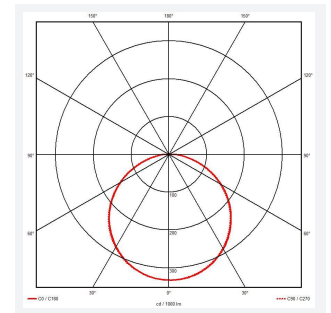

PRODUCT FEATURES

- Slim and modern bulkhead suitable for residential, commercial and industrial applications as well as ancillary areas
- All polycarbonate construction with opal diffuser and white trim ring with optional chrome, satin chrome or graphite trim ring accessories
- Gear tray located on the bezel, allowing the base to be installed and then the bezel connected, this coupled with 4x 20mm conduit entry points on base ensure a quick and simple installation
- Instant light output and unlimited switching
- High efficiency up to 145lm/W
- CCT selectable between 3000K, 4000K and 6500K and power selectable; offering a choice of 3 outputs, in one luminaire
- Two options of microwave sensor emergency

GENERAL INFORMATION

Wattage	9W - 16W
Lumens Delivered	(4000K) 9W: 1200lm 12W: 1800lm 16W: 2300lm
Lm/W	(4000K) 9W: 135lm/W 12W: 145lm/W 16W: 145lm/W
Beam Angle	110
CRI	80
CCT	3000/4000/6500K
Input	220-240V
Operating Temp	0°C - 40°C
SDCM	5
UGR	26
Product Weight without Packaging	1.035 kg

TECHNICAL INFORMATION

Light Source	LED
Colour / Finish	White
IP Rating	IP65
Class Protection	2
Internal / External	Internal / External
Surface / Recessed / Suspended	Ceiling, Wall
Lumen Depreciation	L70 54,000h
Warranty (Years)	5
CE Mark	Yes
Diameter	325 mm
Height	85 mm