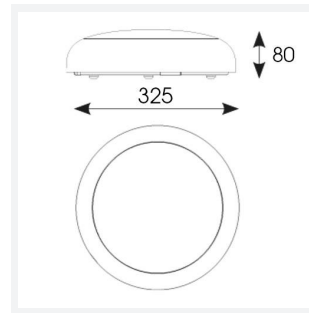

Disco EVO

Disco EVO 2 Emergency
Code: ADIS2/1/M3

Category	Bulkheads
Application	Ancillary, Commercial, Education, Healthcare, Hospitality, Residential, Retail
Specification	Performance

PRODUCT FEATURES

- Slim and modern bulkhead suitable for residential, commercial and industrial applications as well as ancillary areas
- All polycarbonate construction with opal diffuser and white trim ring with optional chrome, satin chrome or graphite trim ring accessories
- Gear tray located on the bezel, allowing the base to be installed and then the bezel connected, this coupled with 4x 20mm conduit entry points on base ensure a quick and simple installation
- Instant light output and unlimited switching
- High efficiency up to 145lm/W
- CCT selectable between 3000K, 4000K and 6500K and power selectable; offering a choice of 3 outputs, in one luminaire
- Two options of microwave sensor emergency

GENERAL INFORMATION

Wattage	9W - 16W
Lumens Delivered	(4000K) 9W: 1200lm 12W: 1800lm 16W: 2300lm
Lm/W	(4000K) 9W: 135lm/W 12W: 145lm/W 16W: 145lm/W
Beam Angle	110
CRI	80
CCT	3000/4000/6500K
Input	220-240V
Operating Temp	0°C - 40°C
SDCM	5
UGR	26
Product Weight without Packaging	1.035 kg

TECHNICAL INFORMATION

Light Source	LED
Colour / Finish	White
IP Rating	IP65
Class Protection	2
Internal / External	Internal / External
Surface / Recessed / Suspended	Ceiling, Wall
Lumen Depreciation	L70 54,000h
Warranty (Years)	5
CE Mark	Yes
Diameter	325 mm
Height	80 mm