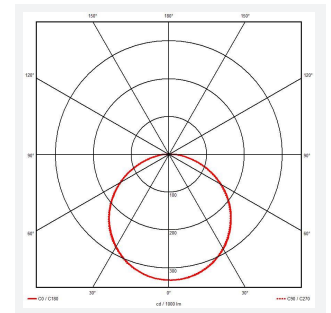

PRODUCT FEATURES

- Slim and modern bulkhead suitable for residential, commercial and industrial applications as well as ancillary areas
- All polycarbonate construction with opal diffuser and white trim ring with optional chrome, satin chrome or graphite trim ring accessories
- Gear tray located on the bezel, allowing the base to be installed and then the bezel connected, this coupled with 4x 20mm conduit entry points on base ensure a quick and simple installation
- Instant light output and unlimited switching
- High efficiency up to 145lm/W
- CCT selectable between 3000K, 4000K and 6500K and power selectable; offering a choice of 3 outputs, in one luminaire
- Two options of microwave sensor emergency

GENERAL INFORMATION

Wattage	9W - 16W
Lumens Delivered	(4000K) 9W: 1200lm 12W: 1800lm 16W: 2300lm
Lm/W	(4000K) 9W: 135lm/W 12W: 145lm/W 16W: 145lm/W
Beam Angle	110
CRI	80
CCT	3000/4000/6500K
Input	220/240V
Operating Temp	0°C - 40°C
SDCM	5
UGR	26
Product Weight without Packaging	1.04 kg

TECHNICAL INFORMATION

Light Source	LED
Colour / Finish	White
IP Rating	IP65
Class Protection	2
Internal / External	Internal / External
Surface / Recessed / Suspended	Ceiling, Wall
Lumen Depreciation	L70 54,000h
Warranty (Years)	5
CE Mark	Yes
Diameter	325 mm
Height	80 mm