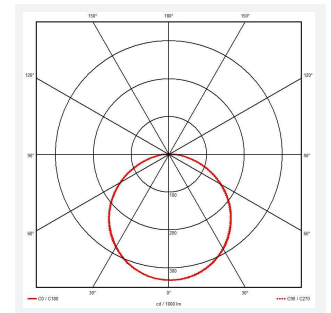

PRODUCT FEATURES

- Slim and modern bulkhead suitable for residential, commercial and industrial applications as well as ancillary areas
- All polycarbonate construction with opal diffuser and white trim ring with optional chrome, satin chrome or graphite trim ring accessories
- Gear tray located on the bezel, allowing the base to be installed and then the bezel connected, this coupled with 4x 20mm conduit entry points on base ensure a quick and simple installation
- Instant light output and unlimited switching
- High efficiency up to 145lm/W
- CCT selectable between 3000K, 4000K and 6500K and power selectable; offering a choice of 3 outputs, in one luminaire
- Two options of microwave sensor emergency

GENERAL INFORMATION

Wattage	9W - 16W
Lumens Delivered	(4000K) 9W: 1200lm 12W: 1800lm 16W: 2300lm
Lm/W	(4000K) 9W: 135lm/W 12W: 145lm/W 16W: 145lm/W
Beam Angle	110
CRI	80
CCT	3000/4000/6500K
Input	220-240V
Operating Temp	0°C - 40°C
SDCM	5
UGR	26
Product Weight without Packaging	1.035 kg

TECHNICAL INFORMATION

Light Source	LED
Colour / Finish	White
IP Rating	IP65
Class Protection	2
Internal / External	Internal / External
Surface / Recessed / Suspended	Ceiling, Wall
Lumen Depreciation	L70 54,000h
Warranty (Years)	5
CE Mark	Yes
Diameter	325 mm
Height	80 mm