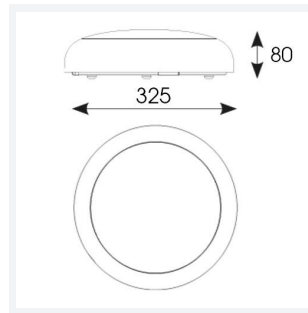

Disco EVO

Disco EVO 2 Emergency
Code: ADIS2/1/M3

Category	Bulkheads
Application	Ancillary, Commercial, Education, Healthcare, Hospitality, Residential, Retail
Specification	Performance

PRODUCT FEATURES

- Slim and modern bulkhead suitable for residential, commercial and industrial applications as well as ancillary areas
- All polycarbonate construction with opal diffuser and white trim ring with optional chrome, satin chrome or graphite trim ring accessories
- Gear tray located on the bezel, allowing the base to be installed and then the bezel connected, this coupled with 4x 20mm conduit entry points on base ensure a quick and simple installation
- Instant light output and unlimited switching
- High efficiency up to 145lm/W
- CCT selectable between 3000K, 4000K and 6500K and power selectable; offering a choice of 3 outputs, in one luminaire
- Two options of microwave sensor emergency

GENERAL INFORMATION

Wattage	9W - 16W
Lumens Delivered	(4000K) 9W: 1200lm 12W: 1800lm 16W: 2300lm
Lm/W	(4000K) 9W: 135lm/W 12W: 145lm/W 16W: 145lm/W
Beam Angle	110
CRI	80
CCT	3000/4000/6500K
Input	220-240V
Operating Temp	0°C - 40°C
SDCM	5
UGR	26
Product Weight without Packaging	1.035 kg

TECHNICAL INFORMATION

Light Source	LED
Colour / Finish	White
IP Rating	IP65
Class Protection	2
Internal / External	Internal / External
Surface / Recessed / Suspended	Ceiling, Wall
Lumen Depreciation	L70 54,000h
Warranty (Years)	5
CE Mark	Yes
Diameter	325 mm
Height	85 mm