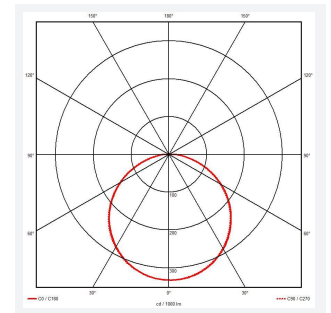

PRODUCT FEATURES

- Slim and modern bulkhead suitable for residential, commercial and industrial applications as well as ancillary areas
- All polycarbonate construction with opal diffuser and white trim ring with optional chrome, satin chrome or graphite trim ring accessories
- Gear tray located on the bezel, allowing the base to be installed and then the bezel connected, this coupled with 4x 20mm conduit entry points on base ensure a quick and simple installation
- Instant light output and unlimited switching
- High efficiency up to 145lm/W
- CCT selectable between 3000K, 4000K and 6500K and power selectable; offering a choice of 3 outputs, in one luminaire
- Two options of microwave sensor emergency

GENERAL INFORMATION

Wattage	9W - 16W
Lumens Delivered	(4000K) 9W: 1200lm 12W: 1800lm 16W: 2300lm
Lm/W	(4000K) 9W: 135lm/W 12W: 145lm/W 16W: 145lm/W
Beam Angle	110
CRI	80
CCT	3000/4000/6500K
Input	220-240V
Operating Temp	-20°C - 40°C
SDCM	5
UGR	26
Product Weight without Packaging	1.1 kg

TECHNICAL INFORMATION

Light Source	LED
Colour / Finish	White
IP Rating	IP65
Class Protection	2
Internal / External	Internal / External
Surface / Recessed / Suspended	Ceiling, Wall
Lumen Depreciation	L70 54,000h
Warranty (Years)	5
CE Mark	Yes
Diameter	325 mm
Height	80 mm