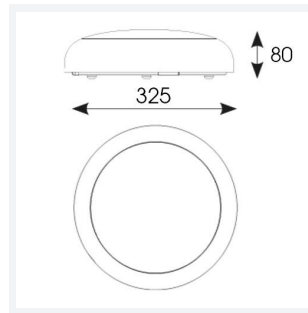

PRODUCT FEATURES

- Slim and modern bulkhead suitable for residential, commercial and industrial applications as well as ancillary areas
- All polycarbonate construction with opal diffuser and white trim ring with optional chrome, satin chrome or graphite trim ring accessories
- Gear tray located on the bezel, allowing the base to be installed and then the bezel connected, this coupled with 4x 20mm conduit entry points on base ensure a quick and simple installation
- Instant light output and unlimited switching
- High efficiency up to 145lm/W
- CCT selectable between 3000K, 4000K and 6500K and power selectable; offering a choice of 3 outputs, in one luminaire
- Two options of microwave sensor emergency

GENERAL INFORMATION

Wattage	16W
Lumens Delivered	(4000K) 9W: 1200lm 12W: 1800lm 16W: 2300lm
Lm/W	(4000K) 9W: 135lm/W 12W: 145lm/W 16W: 145lm/W
Beam Angle	110
CRI	80
CCT	3000/4000/6500K
Input	220-240V
Operating Temp	-20°C - 40°C
SDCM	5
UGR	26
Product Weight without Packaging	1.1 kg

TECHNICAL INFORMATION

Light Source	LED
Colour / Finish	White
IP Rating	IP65
Class Protection	2
Internal / External	Internal / External
Surface / Recessed / Suspended	Ceiling, Wall
Lumen Depreciation	L70 54,000h
Warranty (Years)	5
CE Mark	Yes
Diameter	325 mm
Height	85 mm