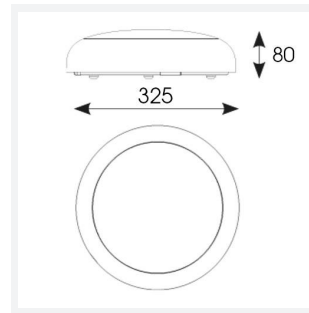

PRODUCT FEATURES

- Slim and modern bulkhead suitable for residential, commercial and industrial applications as well as ancillary areas
- All polycarbonate construction with opal diffuser and white trim ring with optional chrome, satin chrome or graphite trim ring accessories
- Gear tray located on the bezel, allowing the base to be installed and then the bezel connected, this coupled with 4x 20mm conduit entry points on base ensure a quick and simple installation
- Instant light output and unlimited switching
- High efficiency up to 145lm/W
- CCT selectable between 3000K, 4000K and 6500K and power selectable; offering a choice of 3 outputs, in one luminaire
- Two options of microwave sensor emergency

GENERAL INFORMATION

Wattage	9W - 16W
Lumens Delivered	(4000K) 9W: 1200lm 12W: 1800lm 16W: 2300lm
Lm/W	(4000K) 9W: 135lm/W 12W: 145lm/W 16W: 145lm/W
Beam Angle	110
CRI	80
CCT	3000/4000/6500K
Input	220-240V
Operating Temp	-20°C - 40°C
SDCM	5
UGR	26
Product Weight without Packaging	1.1 kg

TECHNICAL INFORMATION

Light Source	LED
Colour / Finish	White
IP Rating	IP65
Class Protection	2
Internal / External	Internal / External
Surface / Recessed / Suspended	Ceiling, Wall
Lumen Depreciation	L70 54,000h
Warranty (Years)	5
CE Mark	Yes
Diameter	325 mm
Height	80 mm