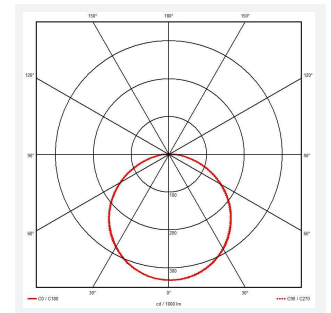

PRODUCT FEATURES

- Slim and modern bulkhead suitable for residential, commercial and industrial applications as well as ancillary areas
- All polycarbonate construction with opal diffuser and white trim ring with optional chrome, satin chrome or graphite trim ring accessories
- Gear tray located on the bezel, allowing the base to be installed and then the bezel connected, this coupled with 4x 20mm conduit entry points on base ensure a quick and simple installation
- Instant light output and unlimited switching
- High efficiency up to 145lm/W
- CCT selectable between 3000K, 4000K and 6500K and power selectable; offering a choice of 3 outputs, in one luminaire
- Two options of microwave sensor emergency

GENERAL INFORMATION

| | |
|----------------------------------|---|
| Wattage | 9W - 16W |
| Lumens Delivered | (4000K) 9W: 1200lm 12W: 1800lm 16W: 2300lm |
| Lm/W | (4000K) 9W: 135lm/W 12W: 145lm/W 16W: 145lm/W |
| Beam Angle | 110 |
| CRI | 80 |
| CCT | 3000/4000/6500K |
| Input | 220-240V |
| Operating Temp | -20°C - 40°C |
| SDCM | 5 |
| UGR | 26 |
| Product Weight without Packaging | 1.1 kg |

TECHNICAL INFORMATION

| | |
|--------------------------------|---------------------|
| Light Source | LED |
| Colour / Finish | White |
| IP Rating | IP65 |
| Class Protection | 2 |
| Internal / External | Internal / External |
| Surface / Recessed / Suspended | Ceiling, Wall |
| Lumen Depreciation | L70 54,000h |
| Warranty (Years) | 5 |
| CE Mark | Yes |
| Diameter | 325 mm |
| Height | 85 mm |