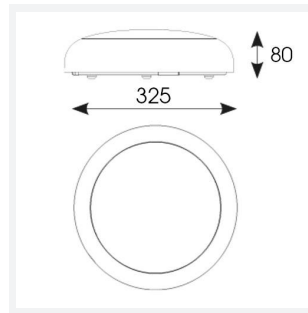

PRODUCT FEATURES

- Slim and modern bulkhead suitable for residential, commercial and industrial applications as well as ancillary areas
- All polycarbonate construction with opal diffuser and white trim ring with optional chrome, satin chrome or graphite trim ring accessories
- Gear tray located on the bezel, allowing the base to be installed and then the bezel connected, this coupled with 4x 20mm conduit entry points on base ensure a quick and simple installation
- Instant light output and unlimited switching
- High efficiency up to 145lm/W
- CCT selectable between 3000K, 4000K and 6500K and power selectable; offering a choice of 3 outputs, in one luminaire
- Two options of microwave sensor emergency

GENERAL INFORMATION

| | |
|----------------------------------|---|
| Wattage | 9W - 16W |
| Lumens Delivered | (4000K) 9W: 1200lm 12W: 1800lm 16W: 2300lm |
| Lm/W | (4000K) 9W: 135lm/W 12W: 145lm/W 16W: 145lm/W |
| Beam Angle | 110 |
| CRI | 80 |
| CCT | 3000/4000/6500K |
| Input | 220-240V |
| Operating Temp | -20°C - 40°C |
| SDCM | 5 |
| UGR | 26 |
| Product Weight without Packaging | 1.1 kg |

TECHNICAL INFORMATION

| | |
|--------------------------------|---------------------|
| Light Source | LED |
| Colour / Finish | White |
| IP Rating | IP65 |
| Class Protection | 2 |
| Internal / External | Internal / External |
| Surface / Recessed / Suspended | Ceiling, Wall |
| Lumen Depreciation | L70 54,000h |
| Warranty (Years) | 5 |
| CE Mark | Yes |
| Diameter | 325 mm |
| Height | 85 mm |