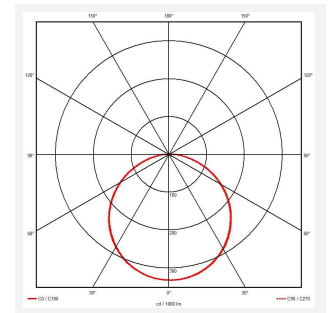

## PRODUCT FEATURES

- Slim and modern bulkhead suitable for residential, commercial and industrial applications as well as ancillary areas
- All polycarbonate construction with opal diffuser and white trim ring with optional chrome, satin chrome or graphite trim ring accessories
- Gear tray located on the bezel, allowing the base to be installed and then the bezel connected, this coupled with 4x 20mm conduit entry points on base ensure a quick and simple installation
- Instant light output and unlimited switching
- High efficiency up to 145lm/W
- CCT selectable between 3000K, 4000K and 6500K and power selectable; offering a choice of 3 outputs, in one luminaire
- Two options of microwave sensor emergency

## GENERAL INFORMATION

Wattage	9W - 16W
Lumens Delivered	(4000K) 9W: 1200lm 12W: 1800lm 16W: 2300lm
Lm/W	(4000K) 9W: 135lm/W 12W: 145lm/W 16W: 145lm/W
Beam Angle	110
CRI	80
CCT	3000/4000/6500K
Input	220/240V
Operating Temp	0°C - 40°C
SDCM	5
UGR	26
Product Weight without Packaging	1.11 kg

## TECHNICAL INFORMATION

Light Source	LED
Colour / Finish	White
IP Rating	IP65
Class Protection	2
Internal / External	Internal / External
Surface / Recessed / Suspended	Ceiling, Wall
Lumen Depreciation	L70 54,000h
Warranty (Years)	5
CE Mark	Yes
Diameter	325 mm
Height	80 mm