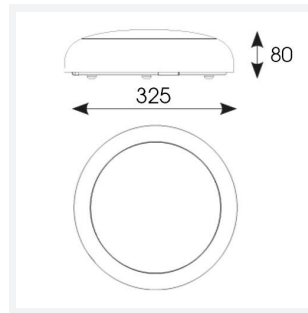

## PRODUCT FEATURES

- Slim and modern bulkhead suitable for residential, commercial and industrial applications as well as ancillary areas
- All polycarbonate construction with opal diffuser and white trim ring with optional chrome, satin chrome or graphite trim ring accessories
- Gear tray located on the bezel, allowing the base to be installed and then the bezel connected, this coupled with 4x 20mm conduit entry points on base ensure a quick and simple installation
- Instant light output and unlimited switching
- High efficiency up to 145lm/W
- CCT selectable between 3000K, 4000K and 6500K and power selectable; offering a choice of 3 outputs, in one luminaire
- Two options of microwave sensor emergency

## GENERAL INFORMATION

Wattage	9W - 16W
Lumens Delivered	(4000K) 9W: 1200lm 12W: 1800lm 16W: 2300lm
Lm/W	(4000K) 9W: 135lm/W 12W: 145lm/W 16W: 145lm/W
Beam Angle	110
CRI	80
CCT	3000/4000/6500K
Input	220/240V
Operating Temp	0°C - 40°C
SDCM	5
UGR	26
Product Weight without Packaging	1.11 kg

## TECHNICAL INFORMATION

Light Source	LED
Colour / Finish	White
IP Rating	IP65
Class Protection	2
Internal / External	Internal / External
Surface / Recessed / Suspended	Ceiling, Wall
Lumen Depreciation	L70 54,000h
Warranty (Years)	5
CE Mark	Yes
Diameter	325 mm
Height	80 mm