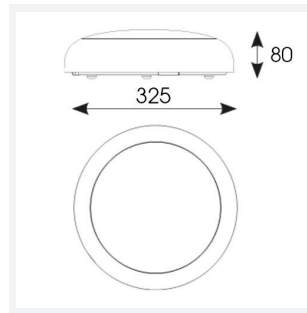

PRODUCT FEATURES

- Slim and modern bulkhead suitable for residential, commercial and industrial applications as well as ancillary areas
- All polycarbonate construction with opal diffuser and white trim ring with optional chrome, satin chrome or graphite trim ring accessories
- Gear tray located on the bezel, allowing the base to be installed and then the bezel connected, this coupled with 4x 20mm conduit entry points on base ensure a quick and simple installation
- Instant light output and unlimited switching
- High efficiency up to 145lm/W
- CCT selectable between 3000K, 4000K and 6500K and power selectable; offering a choice of 3 outputs, in one luminaire
- Two options of microwave sensor emergency

GENERAL INFORMATION

Wattage	9W - 16W
Lumens Delivered	(4000K) 9W: 1200lm 12W: 1800lm 16W: 2300lm
Lm/W	(4000K) 9W: 135lm/W 12W: 145lm/W 16W: 145lm/W
Beam Angle	110
CRI	80
CCT	3000/4000/6500K
Input	220-240V
Operating Temp	0°C - 40°C
SDCM	5
UGR	26
Product Weight without Packaging	1.105 kg

TECHNICAL INFORMATION

Light Source	LED
Colour / Finish	White
IP Rating	IP65
Class Protection	2
Internal / External	Internal / External
Surface / Recessed / Suspended	Ceiling, Wall
Lumen Depreciation	L70 54,000h
Warranty (Years)	5
CE Mark	Yes
Diameter	325 mm
Height	80 mm