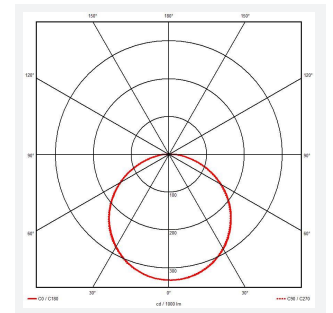

PRODUCT FEATURES

- Slim and modern bulkhead suitable for residential, commercial and industrial applications as well as ancillary areas
- All polycarbonate construction with opal diffuser and white trim ring with optional chrome, satin chrome or graphite trim ring accessories
- Gear tray located on the bezel, allowing the base to be installed and then the bezel connected, this coupled with 4x 20mm conduit entry points on base ensure a quick and simple installation
- Instant light output and unlimited switching
- High efficiency up to 145lm/W
- CCT selectable between 3000K, 4000K and 6500K and power selectable; offering a choice of 3 outputs, in one luminaire
- Two options of microwave sensor emergency

GENERAL INFORMATION

Wattage	9W - 16W
Lumens Delivered	(4000K) 9W: 1200lm 12W: 1800lm 16W: 2300lm
Lm/W	(4000K) 9W: 135lm/W 12W: 145lm/W 16W: 145lm/W
Beam Angle	110
CRI	80
CCT	3000/4000/6500K
Input	220-240V
Operating Temp	0°C - 40°C
SDCM	5
UGR	26
Product Weight without Packaging	1.105 kg

TECHNICAL INFORMATION

Light Source	LED
Colour / Finish	White
IP Rating	IP65
Class Protection	2
Internal / External	Internal / External
Surface / Recessed / Suspended	Ceiling, Wall
Lumen Depreciation	L70 54,000h
Warranty (Years)	5
CE Mark	Yes
Diameter	325 mm
Height	80 mm