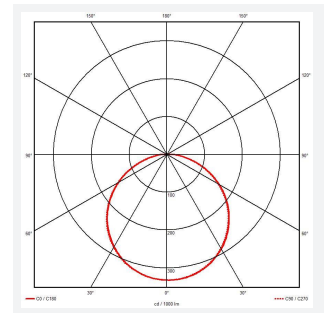

PRODUCT FEATURES

- Slim and modern bulkhead suitable for residential, commercial and industrial applications as well as ancillary areas
- All polycarbonate construction with opal diffuser and white trim ring with optional chrome, satin chrome or graphite trim ring accessories
- Gear tray located on the bezel, allowing the base to be installed and then the bezel connected, this coupled with 4x 20mm conduit entry points on base ensure a quick and simple installation
- Instant light output and unlimited switching
- High efficiency up to 145lm/W
- CCT selectable between 3000K, 4000K and 6500K and power selectable; offering a choice of 3 outputs, in one luminaire
- Two options of microwave sensor emergency

GENERAL INFORMATION

Wattage	16W
Lumens Delivered	(4000K) 9W: 1200lm 12W: 1800lm 16W: 2300lm
Lm/W	(4000K) 9W: 135lm/W 12W: 145lm/W 16W: 145lm/W
Beam Angle	110
CRI	80
CCT	3000/4000/6500K
Input	220-240V
Operating Temp	0°C - 40°C
SDCM	5
UGR	26
Product Weight without Packaging	1.1 kg

TECHNICAL INFORMATION

Light Source	LED
Colour / Finish	White
IP Rating	IP65
Class Protection	2
Internal / External	Internal / External
Surface / Recessed / Suspended	Ceiling, Wall
Lumen Depreciation	L70 54,000h
Warranty (Years)	5
CE Mark	Yes
Diameter	325 mm
Height	85 mm