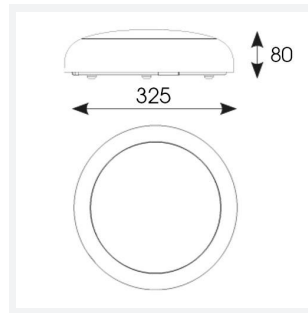

PRODUCT FEATURES

- Slim and modern bulkhead suitable for residential, commercial and industrial applications as well as ancillary areas
- All polycarbonate construction with opal diffuser and white trim ring with optional chrome, satin chrome or graphite trim ring accessories
- Gear tray located on the bezel, allowing the base to be installed and then the bezel connected, this coupled with 4x 20mm conduit entry points on base ensure a quick and simple installation
- Instant light output and unlimited switching
- High efficiency up to 145lm/W
- CCT selectable between 3000K, 4000K and 6500K and power selectable; offering a choice of 3 outputs, in one luminaire
- Two options of microwave sensor emergency

GENERAL INFORMATION

Wattage	16W
Lumens Delivered	(4000K) 9W: 1200lm 12W: 1800lm 16W: 2300lm
Lm/W	(4000K) 9W: 135lm/W 12W: 145lm/W 16W: 145lm/W
Beam Angle	110
CRI	80
CCT	3000/4000/6500K
Input	220-240V
Operating Temp	0°C - 40°C
SDCM	5
UGR	26
Product Weight without Packaging	1.1 kg

TECHNICAL INFORMATION

Light Source	LED
Colour / Finish	White
IP Rating	IP65
Class Protection	2
Internal / External	Internal / External
Surface / Recessed / Suspended	Ceiling, Wall
Lumen Depreciation	L70 54,000h
Warranty (Years)	5
CE Mark	Yes
Diameter	325 mm
Height	85 mm