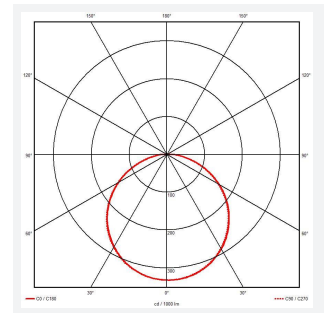

PRODUCT FEATURES

- Slim and modern bulkhead suitable for residential, commercial and industrial applications as well as ancillary areas
- All polycarbonate construction with opal diffuser and white trim ring with optional chrome, satin chrome or graphite trim ring accessories
- Gear tray located on the bezel, allowing the base to be installed and then the bezel connected, this coupled with 4x 20mm conduit entry points on base ensure a quick and simple installation
- Instant light output and unlimited switching
- High efficiency up to 145lm/W
- CCT selectable between 3000K, 4000K and 6500K and power selectable; offering a choice of 3 outputs, in one luminaire
- Two options of microwave sensor emergency

GENERAL INFORMATION

Wattage	9W - 16W
Lumens Delivered	(4000K) 9W: 1200lm 12W: 1800lm 16W: 2300lm
Lm/W	(4000K) 9W: 135lm/W 12W: 145lm/W 16W: 145lm/W
Beam Angle	110
CRI	80
CCT	3000/4000/6500K
Input	220-240V
Operating Temp	0°C - 40°C
SDCM	5
UGR	26
Product Weight without Packaging	1.1 kg

TECHNICAL INFORMATION

Light Source	LED
Colour / Finish	White
IP Rating	IP65
Class Protection	2
Internal / External	Internal / External
Surface / Recessed / Suspended	Ceiling, Wall
Lumen Depreciation	L70 54,000h
Warranty (Years)	5
CE Mark	Yes
Diameter	325 mm
Height	80 mm