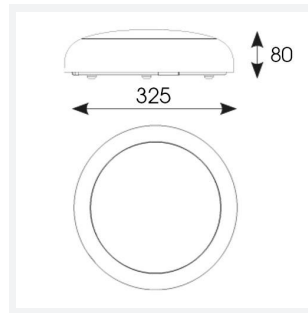

PRODUCT FEATURES

- Slim and modern bulkhead suitable for residential, commercial and industrial applications as well as ancillary areas
- All polycarbonate construction with opal diffuser and white trim ring with optional chrome, satin chrome or graphite trim ring accessories
- Gear tray located on the bezel, allowing the base to be installed and then the bezel connected, this coupled with 4x 20mm conduit entry points on base ensure a quick and simple installation
- Instant light output and unlimited switching
- High efficiency up to 145lm/W
- CCT selectable between 3000K, 4000K and 6500K and power selectable; offering a choice of 3 outputs, in one luminaire
- Two options of microwave sensor emergency

GENERAL INFORMATION

Wattage	9W - 16W
Lumens Delivered	(4000K) 9W: 1200lm 12W: 1800lm 16W: 2300lm
Lm/W	(4000K) 9W: 135lm/W 12W: 145lm/W 16W: 145lm/W
Beam Angle	110
CRI	80
CCT	3000/4000/6500K
Input	220-240V
Operating Temp	0°C - 40°C
SDCM	5
UGR	26
Product Weight without Packaging	1.1 kg

TECHNICAL INFORMATION

Light Source	LED
Colour / Finish	White
IP Rating	IP65
Class Protection	2
Internal / External	Internal / External
Surface / Recessed / Suspended	Ceiling, Wall
Lumen Depreciation	L70 54,000h
Warranty (Years)	5
CE Mark	Yes
Diameter	325 mm
Height	80 mm