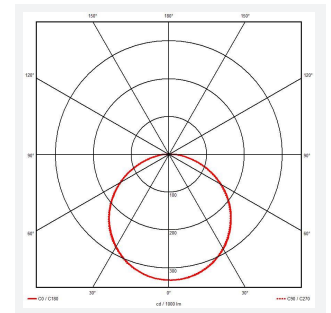

PRODUCT FEATURES

- Slim and modern bulkhead suitable for residential, commercial and industrial applications as well as ancillary areas
- All polycarbonate construction with opal diffuser and white trim ring with optional chrome, satin chrome or graphite trim ring accessories
- Gear tray located on the bezel, allowing the base to be installed and then the bezel connected, this coupled with 4x 20mm conduit entry points on base ensure a quick and simple installation
- Instant light output and unlimited switching
- High efficiency up to 145lm/W
- CCT selectable between 3000K, 4000K and 6500K and power selectable; offering a choice of 3 outputs, in one luminaire
- Two options of microwave sensor emergency

GENERAL INFORMATION

Wattage	9W - 16W
Lumens Delivered	(4000K) 9W: 1200lm 12W: 1800lm 16W: 2300lm
Lm/W	(4000K) 9W: 135lm/W 12W: 145lm/W 16W: 145lm/W
Beam Angle	110
CRI	80
CCT	3000/4000/6500K
Input	220/240V
Operating Temp	0°C - 40°C
SDCM	5
UGR	26
Product Weight without Packaging	1.1 kg

TECHNICAL INFORMATION

Light Source	LED
Colour / Finish	White
IP Rating	IP65
Class Protection	2
Internal / External	Internal / External
Surface / Recessed / Suspended	Ceiling, Wall
Lumen Depreciation	L70 54,000h
Warranty (Years)	5
CE Mark	Yes
Diameter	325 mm
Height	80 mm