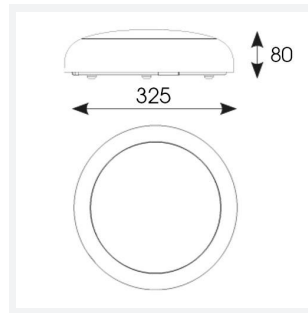

PRODUCT FEATURES

- Slim and modern bulkhead suitable for residential, commercial and industrial applications as well as ancillary areas
- All polycarbonate construction with opal diffuser and white trim ring with optional chrome, satin chrome or graphite trim ring accessories
- Gear tray located on the bezel, allowing the base to be installed and then the bezel connected, this coupled with 4x 20mm conduit entry points on base ensure a quick and simple installation
- Instant light output and unlimited switching
- High efficiency up to 145lm/W
- CCT selectable between 3000K, 4000K and 6500K and power selectable; offering a choice of 3 outputs, in one luminaire
- Two options of microwave sensor emergency

GENERAL INFORMATION

Wattage	9W - 16W
Lumens Delivered	(4000K) 9W: 1200lm 12W: 1800lm 16W: 2300lm
Lm/W	(4000K) 9W: 135lm/W 12W: 145lm/W 16W: 145lm/W
Beam Angle	110
CRI	80
CCT	3000/4000/6500K
Input	220/240V
Operating Temp	0°C - 40°C
SDCM	5
UGR	26
Product Weight without Packaging	1.1 kg

TECHNICAL INFORMATION

Light Source	LED
Colour / Finish	White
IP Rating	IP65
Class Protection	2
Internal / External	Internal / External
Surface / Recessed / Suspended	Ceiling, Wall
Lumen Depreciation	L70 54,000h
Warranty (Years)	5
CE Mark	Yes
Diameter	325 mm
Height	80 mm