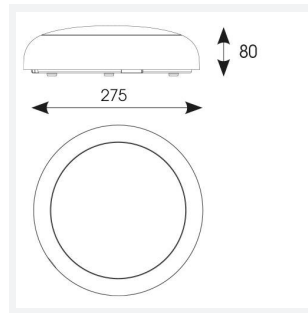

Disco EVO

Disco EVO 1
Code: ADIS1/1

Category	Bulkheads
Application	Ancillary, Commercial, Education, Healthcare, Hospitality, Residential, Retail
Specification	Performance

PRODUCT FEATURES

- Slim and modern bulkhead suitable for residential, commercial and industrial applications as well as ancillary areas
- All polycarbonate construction with opal diffuser and white trim ring with optional chrome, satin chrome or graphite trim ring accessories
- Gear tray located on the bezel, allowing the base to be installed and then the bezel connected, this coupled with 4x 20mm conduit entry points on base ensure a quick and simple installation
- Instant light output and unlimited switching
- High efficiency up to 145lm/W
- CCT selectable between 3000K, 4000K and 6500K and power selectable; offering a choice of 3 outputs, in one luminaire
- Two options of microwave sensor emergency

GENERAL INFORMATION

Wattage	4W - 7W
Lumens Delivered	(4000K) 4W: 480lm 5W: 700lm 7W: 950lm
Lm/W	(4000K) 4W: 120lm/W 5W: 140lm/W 7W: 140lm/W
Beam Angle	110
CRI	80
CCT	3000/4000/6500K
Input	220-240V
Operating Temp	-20°C - 40°C
SDCM	5
UGR	22
Product Weight without Packaging	0.625 kg

TECHNICAL INFORMATION

Light Source	LED
Colour / Finish	White
IP Rating	IP65
Class Protection	2
Internal / External	Internal / External
Surface / Recessed / Suspended	Ceiling, Wall
Lumen Depreciation	L70 54,000h
Warranty (Years)	5
CE Mark	Yes
Diameter	275 mm
Height	84 mm