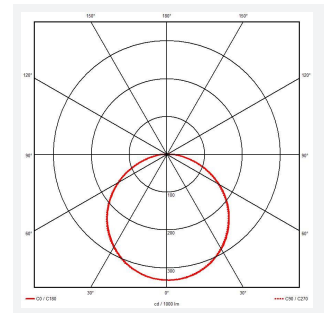

Disco EVO

Disco EVO 1
Code: ADIS1/1

Category	Bulkheads
Application	Ancillary, Commercial, Education, Healthcare, Hospitality, Residential, Retail
Specification	Performance

PRODUCT FEATURES

- Slim and modern bulkhead suitable for residential, commercial and industrial applications as well as ancillary areas
- All polycarbonate construction with opal diffuser and white trim ring with optional chrome, satin chrome or graphite trim ring accessories
- Gear tray located on the bezel, allowing the base to be installed and then the bezel connected, this coupled with 4x 20mm conduit entry points on base ensure a quick and simple installation
- Instant light output and unlimited switching
- High efficiency up to 145lm/W
- CCT selectable between 3000K, 4000K and 6500K and power selectable; offering a choice of 3 outputs, in one luminaire
- Two options of microwave sensor emergency

GENERAL INFORMATION

Wattage	4W - 7W
Lumens Delivered	(4000K) 4W: 480lm 5W: 700lm 7W: 950lm
Lm/W	(4000K) 4W: 120lm/W 5W: 140lm/W 7W: 140lm/W
Beam Angle	110
CRI	80
CCT	3000/4000/6500K
Input	220-240V
Operating Temp	-20°C - 40°C
SDCM	5
UGR	22
Product Weight without Packaging	0.625 kg

TECHNICAL INFORMATION

Light Source	LED
Colour / Finish	White
IP Rating	IP65
Class Protection	2
Internal / External	Internal / External
Surface / Recessed / Suspended	Ceiling, Wall
Lumen Depreciation	L70 54,000h
Warranty (Years)	5
CE Mark	Yes
Diameter	275 mm
Height	84 mm