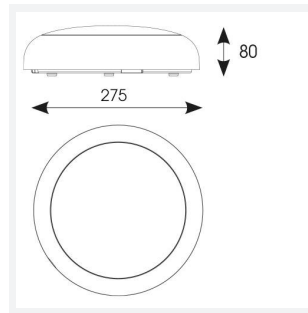

Disco EVO

Disco EVO 1

Code: ADIS1/1

Category	Bulkheads
Application	Ancillary, Commercial, Education, Healthcare, Hospitality, Residential, Retail
Specification	Performance

PRODUCT FEATURES

- Slim and modern bulkhead suitable for residential, commercial and industrial applications as well as ancillary areas
- All polycarbonate construction with opal diffuser and white trim ring with optional chrome, satin chrome or graphite trim ring accessories
- Gear tray located on the bezel, allowing the base to be installed and then the bezel connected, this coupled with 4x 20mm conduit entry points on base ensure a quick and simple installation
- Instant light output and unlimited switching
- High efficiency up to 145lm/W
- CCT selectable between 3000K, 4000K and 6500K and power selectable; offering a choice of 3 outputs, in one luminaire
- Two options of microwave sensor emergency

GENERAL INFORMATION

Wattage	4W - 7W
Lumens Delivered	(4000K) 4W: 480lm 5W: 700lm 7W: 950lm
Lm/W	(4000K) 4W: 120lm/W 5W: 140lm/W 7W: 140lm/W
Beam Angle	110
CRI	80
CCT	3000/4000/6500K
Input	220-240V
Operating Temp	-20°C - 40°C
SDCM	5
UGR	22
Product Weight without Packaging	0.655 kg

TECHNICAL INFORMATION

Light Source	LED
Colour / Finish	White
IP Rating	IP65
Class Protection	2
Internal / External	Internal / External
Surface / Recessed / Suspended	Ceiling, Wall
Lumen Depreciation	L70 54,000h
Warranty (Years)	5
CE Mark	Yes
Diameter	275 mm
Height	80 mm