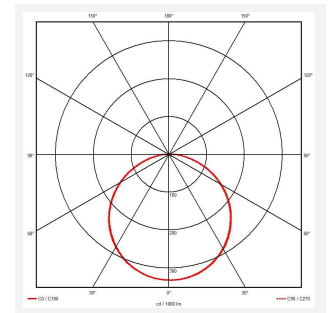

## PRODUCT FEATURES

- Slim and modern bulkhead suitable for residential, commercial and industrial applications as well as ancillary areas
- All polycarbonate construction with opal diffuser and white trim ring with optional chrome, satin chrome or graphite trim ring accessories
- Gear tray located on the bezel, allowing the base to be installed and then the bezel connected, this coupled with 4x 20mm conduit entry points on base ensure a quick and simple installation
- Instant light output and unlimited switching
- High efficiency up to 145lm/W
- CCT selectable between 3000K, 4000K and 6500K and power selectable; offering a choice of 3 outputs, in one luminaire
- Two options of microwave sensor emergency

### GENERAL INFORMATION

Wattage	4W - 7W
Lumens Delivered	(4000K) 4W: 480lm 5W: 700lm 7W: 950lm
Lm/W	(4000K) 4W: 120lm/W 5W: 140lm/W 7W: 140lm/W
Beam Angle	110
CRI	80
CCT	3000/4000/6500K
Input	220/240V
Operating Temp	-20°C - 40°C
SDCM	5
UGR	22
Product Weight without Packaging	0.66 kg

### TECHNICAL INFORMATION

Light Source	LED
Colour / Finish	White
IP Rating	IP65
Class Protection	2
Internal / External	Internal / External
Surface / Recessed / Suspended	Ceiling, Wall
Lumen Depreciation	L70 54,000h
Warranty (Years)	5
CE Mark	Yes
Diameter	275 mm
Height	80 mm