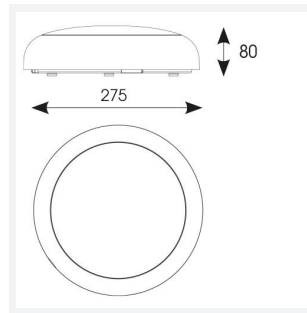

## PRODUCT FEATURES

- Slim and modern bulkhead suitable for residential, commercial and industrial applications as well as ancillary areas
- All polycarbonate construction with opal diffuser and white trim ring with optional chrome, satin chrome or graphite trim ring accessories
- Gear tray located on the bezel, allowing the base to be installed and then the bezel connected, this coupled with 4x 20mm conduit entry points on base ensure a quick and simple installation
- Instant light output and unlimited switching
- High efficiency up to 145lm/W
- CCT selectable between 3000K, 4000K and 6500K and power selectable; offering a choice of 3 outputs, in one luminaire
- Two options of microwave sensor emergency

### GENERAL INFORMATION

Wattage	4W - 7W
Lumens Delivered	(4000K) 4W: 480lm 5W: 700lm 7W: 950lm
Lm/W	(4000K) 4W: 120lm/W 5W: 140lm/W 7W: 140lm/W
Beam Angle	110
CRI	80
CCT	3000/4000/6500K
Input	220/240V
Operating Temp	-20°C - 40°C
SDCM	5
UGR	22
Product Weight without Packaging	0.66 kg

### TECHNICAL INFORMATION

Light Source	LED
Colour / Finish	White
IP Rating	IP65
Class Protection	2
Internal / External	Internal / External
Surface / Recessed / Suspended	Ceiling, Wall
Lumen Depreciation	L70 54,000h
Warranty (Years)	5
CE Mark	Yes
Diameter	275 mm
Height	80 mm