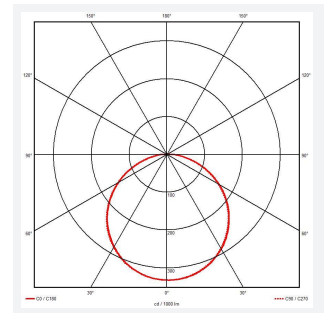

Disco EVO

Disco EVO 1

Code: ADIS1/1

Category	Bulkheads
Application	Ancillary, Commercial, Education, Healthcare, Hospitality, Residential, Retail
Specification	Performance

PRODUCT FEATURES

- Slim and modern bulkhead suitable for residential, commercial and industrial applications as well as ancillary areas
- All polycarbonate construction with opal diffuser and white trim ring with optional chrome, satin chrome or graphite trim ring accessories
- Gear tray located on the bezel, allowing the base to be installed and then the bezel connected, this coupled with 4x 20mm conduit entry points on base ensure a quick and simple installation
- Instant light output and unlimited switching
- High efficiency up to 145lm/W
- CCT selectable between 3000K, 4000K and 6500K and power selectable; offering a choice of 3 outputs, in one luminaire
- Two options of microwave sensor emergency

GENERAL INFORMATION

Wattage	4W - 7W
Lumens Delivered	(4000K) 4W: 480lm 5W: 700lm 7W: 950lm
Lm/W	(4000K) 4W: 120lm/W 5W: 140lm/W 7W: 140lm/W
Beam Angle	110
CRI	80
CCT	3000/4000/6500K
Input	220-240V
Operating Temp	-20°C - 40°C
SDCM	5
UGR	22
Product Weight without Packaging	0.655 kg

TECHNICAL INFORMATION

Light Source	LED
Colour / Finish	White
IP Rating	IP65
Class Protection	2
Internal / External	Internal / External
Surface / Recessed / Suspended	Ceiling, Wall
Lumen Depreciation	L70 54,000h
Warranty (Years)	5
CE Mark	Yes
Diameter	275 mm
Height	80 mm