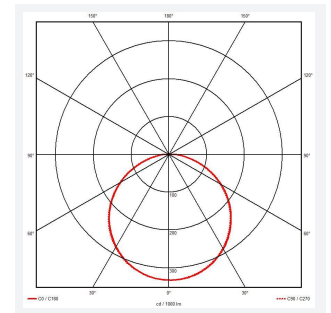

PRODUCT FEATURES

- Slim and modern bulkhead suitable for residential, commercial and industrial applications as well as ancillary areas
- All polycarbonate construction with opal diffuser and white trim ring with optional chrome, satin chrome or graphite trim ring accessories
- Gear tray located on the bezel, allowing the base to be installed and then the bezel connected, this coupled with 4x 20mm conduit entry points on base ensure a quick and simple installation
- Instant light output and unlimited switching
- High efficiency up to 145lm/W
- CCT selectable between 3000K, 4000K and 6500K and power selectable; offering a choice of 3 outputs, in one luminaire
- Two options of microwave sensor emergency

GENERAL INFORMATION

Wattage	4W - 7W
Lumens Delivered	(4000K) 4W: 480lm 5W: 700lm 7W: 950lm
Lm/W	(4000K) 4W: 120lm/W 5W: 140lm/W 7W: 140lm/W
Beam Angle	110
CRI	80
CCT	3000/4000/6500K
Input	220-240V
Operating Temp	0°C - 40°C
SDCM	5
UGR	22
Product Weight without Packaging	0.8 kg

TECHNICAL INFORMATION

Light Source	LED
Colour / Finish	White
IP Rating	IP65
Class Protection	2
Internal / External	Internal / External
Surface / Recessed / Suspended	Ceiling, Wall
Lumen Depreciation	L70 54,000h
Warranty (Years)	5
CE Mark	Yes
Diameter	275 mm
Height	84 mm