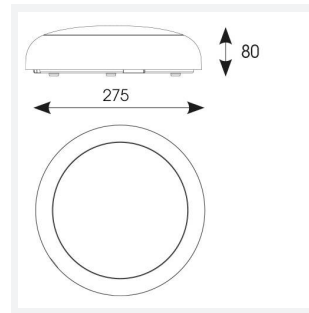

PRODUCT FEATURES

- Slim and modern bulkhead suitable for residential, commercial and industrial applications as well as ancillary areas
- All polycarbonate construction with opal diffuser and white trim ring with optional chrome, satin chrome or graphite trim ring accessories
- Gear tray located on the bezel, allowing the base to be installed and then the bezel connected, this coupled with 4x 20mm conduit entry points on base ensure a quick and simple installation
- Instant light output and unlimited switching
- High efficiency up to 145lm/W
- CCT selectable between 3000K, 4000K and 6500K and power selectable; offering a choice of 3 outputs, in one luminaire
- Two options of microwave sensor emergency

GENERAL INFORMATION

Wattage	4W - 7W
Lumens Delivered	(4000K) 4W: 480lm 5W: 700lm 7W: 950lm
Lm/W	(4000K) 4W: 120lm/W 5W: 140lm/W 7W: 140lm/W
Beam Angle	110
CRI	80
CCT	3000/4000/6500K
Input	220-240V
Operating Temp	0°C - 40°C
SDCM	5
UGR	22
Product Weight without Packaging	0.8 kg

TECHNICAL INFORMATION

Light Source	LED
Colour / Finish	White
IP Rating	IP65
Class Protection	2
Internal / External	Internal / External
Surface / Recessed / Suspended	Ceiling, Wall
Lumen Depreciation	L70 54,000h
Warranty (Years)	5
CE Mark	Yes
Diameter	275 mm
Height	84 mm