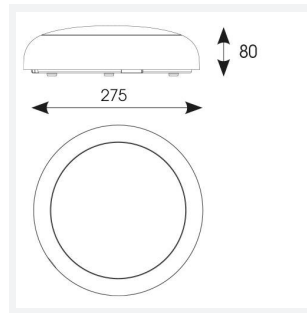

PRODUCT FEATURES

- Slim and modern bulkhead suitable for residential, commercial and industrial applications as well as ancillary areas
- All polycarbonate construction with opal diffuser and white trim ring with optional chrome, satin chrome or graphite trim ring accessories
- Gear tray located on the bezel, allowing the base to be installed and then the bezel connected, this coupled with 4x 20mm conduit entry points on base ensure a quick and simple installation
- Instant light output and unlimited switching
- High efficiency up to 145lm/W
- CCT selectable between 3000K, 4000K and 6500K and power selectable; offering a choice of 3 outputs, in one luminaire
- Two options of microwave sensor emergency

GENERAL INFORMATION

Wattage	4W - 7W
Lumens Delivered	(4000K) 4W: 480lm 5W: 700lm 7W: 950lm
Lm/W	(4000K) 4W: 120lm/W 5W: 140lm/W 7W: 140lm/W
Beam Angle	110
CRI	80
CCT	3000/4000/6500K
Input	220-240V
Operating Temp	0°C - 40°C
SDCM	5
UGR	22
Product Weight without Packaging	0.8 kg

TECHNICAL INFORMATION

Light Source	LED
Colour / Finish	White
IP Rating	IP65
Class Protection	2
Internal / External	Internal / External
Surface / Recessed / Suspended	Ceiling, Wall
Lumen Depreciation	L70 54,000h
Warranty (Years)	5
CE Mark	Yes
Diameter	275 mm
Height	84 mm