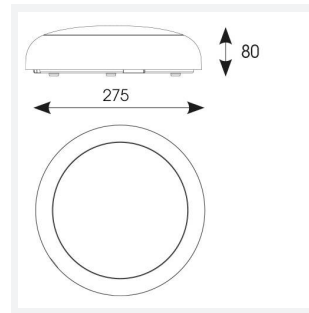

## PRODUCT FEATURES

- Slim and modern bulkhead suitable for residential, commercial and industrial applications as well as ancillary areas
- All polycarbonate construction with opal diffuser and white trim ring with optional chrome, satin chrome or graphite trim ring accessories
- Gear tray located on the bezel, allowing the base to be installed and then the bezel connected, this coupled with 4x 20mm conduit entry points on base ensure a quick and simple installation
- Instant light output and unlimited switching
- High efficiency up to 145lm/W
- CCT selectable between 3000K, 4000K and 6500K and power selectable; offering a choice of 3 outputs, in one luminaire
- Two options of microwave sensor emergency

## GENERAL INFORMATION

Wattage	4W - 7W
Lumens Delivered	(4000K) 4W: 480lm 5W: 700lm 7W: 950lm
Lm/W	(4000K) 4W: 120lm/W 5W: 140lm/W 7W: 140lm/W
Beam Angle	110
CRI	80
CCT	3000/4000/6500K
Input	220-240V
Operating Temp	0°C - 40°C
SDCM	5
UGR	22
Product Weight without Packaging	0.795 kg

## TECHNICAL INFORMATION

Light Source	LED
Colour / Finish	White
IP Rating	IP65
Class Protection	2
Internal / External	Internal / External
Surface / Recessed / Suspended	Ceiling, Wall
Lumen Depreciation	L70 54,000h
Warranty (Years)	5
CE Mark	Yes
Diameter	275 mm
Height	80 mm