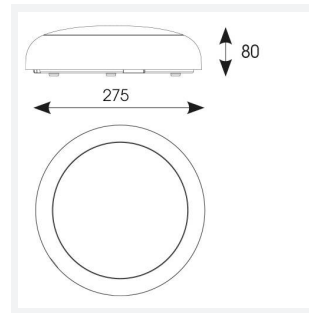

Disco EVO

Disco EVO 1 Emergency
Code: ADIS1/1/M3

Category	Bulkheads
Application	Ancillary, Commercial, Education, Healthcare, Hospitality, Residential, Retail
Specification	Performance

PRODUCT FEATURES

- Slim and modern bulkhead suitable for residential, commercial and industrial applications as well as ancillary areas
- All polycarbonate construction with opal diffuser and white trim ring with optional chrome, satin chrome or graphite trim ring accessories
- Gear tray located on the bezel, allowing the base to be installed and then the bezel connected, this coupled with 4x 20mm conduit entry points on base ensure a quick and simple installation
- Instant light output and unlimited switching
- High efficiency up to 145lm/W
- CCT selectable between 3000K, 4000K and 6500K and power selectable; offering a choice of 3 outputs, in one luminaire
- Two options of microwave sensor emergency

GENERAL INFORMATION

Wattage	4W - 7W
Lumens Delivered	(4000K) 4W: 480lm 5W: 700lm 7W: 950lm
Lm/W	(4000K) 4W: 120lm/W 5W: 140lm/W 7W: 140lm/W
Beam Angle	110
CRI	80
CCT	3000/4000/6500K
Input	220-240V
Operating Temp	0°C - 40°C
SDCM	5
UGR	22
Product Weight without Packaging	0.795 kg

TECHNICAL INFORMATION

Light Source	LED
Colour / Finish	White
IP Rating	IP65
Class Protection	2
Internal / External	Internal / External
Surface / Recessed / Suspended	Ceiling, Wall
Lumen Depreciation	L70 54,000h
Warranty (Years)	5
CE Mark	Yes
Diameter	275 mm
Height	84 mm