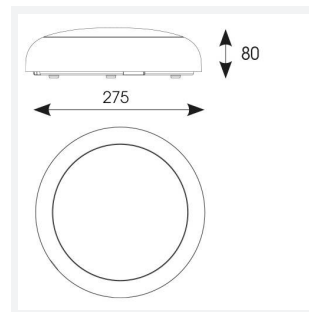

Disco EVO

Disco EVO 1 Emergency
Code: ADIS1/1/M3

Category	Bulkheads
Application	Ancillary, Commercial, Education, Healthcare, Hospitality, Residential, Retail
Specification	Performance

PRODUCT FEATURES

- Slim and modern bulkhead suitable for residential, commercial and industrial applications as well as ancillary areas
- All polycarbonate construction with opal diffuser and white trim ring with optional chrome, satin chrome or graphite trim ring accessories
- Gear tray located on the bezel, allowing the base to be installed and then the bezel connected, this coupled with 4x 20mm conduit entry points on base ensure a quick and simple installation
- Instant light output and unlimited switching
- High efficiency up to 145lm/W
- CCT selectable between 3000K, 4000K and 6500K and power selectable; offering a choice of 3 outputs, in one luminaire
- Two options of microwave sensor emergency

GENERAL INFORMATION

Wattage	4W - 7W
Lumens Delivered	(4000K) 4W: 480lm 5W: 700lm 7W: 950lm
Lm/W	(4000K) 4W: 120lm/W 5W: 140lm/W 7W: 140lm/W
Beam Angle	110
CRI	80
CCT	3000/4000/6500K
Input	220/240V
Operating Temp	0°C - 40°C
SDCM	5
UGR	22
Product Weight without Packaging	0.8 kg

TECHNICAL INFORMATION

Light Source	LED
Colour / Finish	White
IP Rating	IP65
Class Protection	2
Internal / External	Internal / External
Surface / Recessed / Suspended	Ceiling, Wall
Lumen Depreciation	L70 54,000h
Warranty (Years)	5
CE Mark	Yes
Diameter	275 mm
Height	80 mm