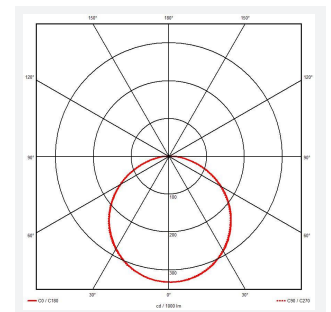

PRODUCT FEATURES

- Slim and modern bulkhead suitable for residential, commercial and industrial applications as well as ancillary areas
- All polycarbonate construction with opal diffuser and white trim ring with optional chrome, satin chrome or graphite trim ring accessories
- Gear tray located on the bezel, allowing the base to be installed and then the bezel connected, this coupled with 4x 20mm conduit entry points on base ensure a quick and simple installation
- Instant light output and unlimited switching
- High efficiency up to 145lm/W
- CCT selectable between 3000K, 4000K and 6500K and power selectable; offering a choice of 3 outputs, in one luminaire
- Two options of microwave sensor emergency

GENERAL INFORMATION

Wattage	4W - 7W
Lumens Delivered	(4000K) 4W: 480lm 5W: 700lm 7W: 950lm
Lm/W	(4000K) 4W: 120lm/W 5W: 140lm/W 7W: 140lm/W
Beam Angle	110
CRI	80
CCT	3000/4000/6500K
Input	220/240V
Operating Temp	0°C - 40°C
SDCM	5
UGR	22
Product Weight without Packaging	0.8 kg

TECHNICAL INFORMATION

Light Source	LED
Colour / Finish	White
IP Rating	IP65
Class Protection	2
Internal / External	Internal / External
Surface / Recessed / Suspended	Ceiling, Wall
Lumen Depreciation	L70 54,000h
Warranty (Years)	5
CE Mark	Yes
Diameter	275 mm
Height	80 mm