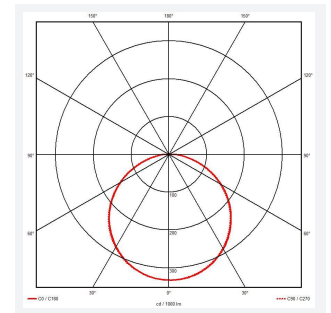

## PRODUCT FEATURES

- Slim and modern bulkhead suitable for residential, commercial and industrial applications as well as ancillary areas
- All polycarbonate construction with opal diffuser and white trim ring with optional chrome, satin chrome or graphite trim ring accessories
- Gear tray located on the bezel, allowing the base to be installed and then the bezel connected, this coupled with 4x 20mm conduit entry points on base ensure a quick and simple installation
- Instant light output and unlimited switching
- High efficiency up to 145lm/W
- CCT selectable between 3000K, 4000K and 6500K and power selectable; offering a choice of 3 outputs, in one luminaire
- Two options of microwave sensor emergency

## GENERAL INFORMATION

Wattage	4W - 7W
Lumens Delivered	(4000K) 4W: 480lm 5W: 700lm 7W: 950lm
Lm/W	(4000K) 4W: 120lm/W 5W: 140lm/W 7W: 140lm/W
Beam Angle	110
CRI	80
CCT	3000/4000/6500K
Input	220-240V
Operating Temp	0°C - 40°C
SDCM	5
UGR	22
Product Weight without Packaging	0.795 kg

## TECHNICAL INFORMATION

Light Source	LED
Colour / Finish	White
IP Rating	IP65
Class Protection	2
Internal / External	Internal / External
Surface / Recessed / Suspended	Ceiling, Wall
Lumen Depreciation	L70 54,000h
Warranty (Years)	5
CE Mark	Yes
Diameter	275 mm
Height	80 mm