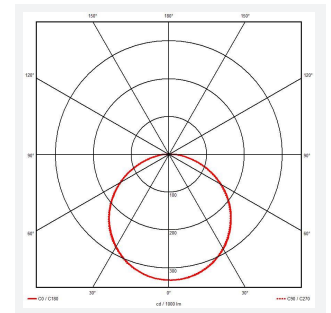

PRODUCT FEATURES

- Slim and modern bulkhead suitable for residential, commercial and industrial applications as well as ancillary areas
- All polycarbonate construction with opal diffuser and white trim ring with optional chrome, satin chrome or graphite trim ring accessories
- Gear tray located on the bezel, allowing the base to be installed and then the bezel connected, this coupled with 4x 20mm conduit entry points on base ensure a quick and simple installation
- Instant light output and unlimited switching
- High efficiency up to 145lm/W
- CCT selectable between 3000K, 4000K and 6500K and power selectable; offering a choice of 3 outputs, in one luminaire
- Two options of microwave sensor emergency

GENERAL INFORMATION

Wattage	4W - 7W
Lumens Delivered	(4000K) 4W: 480lm 5W: 700lm 7W: 950lm
Lm/W	(4000K) 4W: 120lm/W 5W: 140lm/W 7W: 140lm/W
Beam Angle	110
CRI	80
CCT	3000/4000/6500K
Input	220-240V
Operating Temp	0°C - 40°C
SDCM	5
UGR	22
Product Weight without Packaging	0.795 kg

TECHNICAL INFORMATION

Light Source	LED
Colour / Finish	White
IP Rating	IP65
Class Protection	2
Internal / External	Internal / External
Surface / Recessed / Suspended	Ceiling, Wall
Lumen Depreciation	L70 54,000h
Warranty (Years)	5
CE Mark	Yes
Diameter	275 mm
Height	84 mm