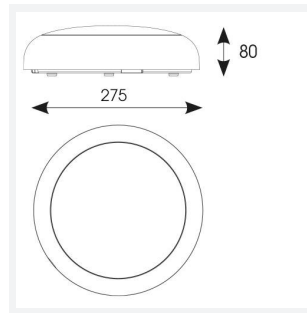

## PRODUCT FEATURES

- Slim and modern bulkhead suitable for residential, commercial and industrial applications as well as ancillary areas
- All polycarbonate construction with opal diffuser and white trim ring with optional chrome, satin chrome or graphite trim ring accessories
- Gear tray located on the bezel, allowing the base to be installed and then the bezel connected, this coupled with 4x 20mm conduit entry points on base ensure a quick and simple installation
- Instant light output and unlimited switching
- High efficiency up to 145lm/W
- CCT selectable between 3000K, 4000K and 6500K and power selectable; offering a choice of 3 outputs, in one luminaire
- Two options of microwave sensor emergency

## GENERAL INFORMATION

Wattage	7W
Lumens Delivered	(4000K) 4W: 480lm 5W: 700lm 7W: 950lm
Lm/W	(4000K) 4W: 120lm/W 5W: 140lm/W 7W: 140lm/W
Beam Angle	110
CRI	80
CCT	3000/4000/6500K
Input	220-240V
Operating Temp	-20°C - 40°C
SDCM	5
UGR	22
Product Weight without Packaging	0.73 kg

## TECHNICAL INFORMATION

Light Source	LED
Colour / Finish	White
IP Rating	IP65
Class Protection	2
Internal / External	Internal / External
Surface / Recessed / Suspended	Ceiling, Wall
Lumen Depreciation	L70 54,000h
Warranty (Years)	5
CE Mark	Yes
Diameter	275 mm
Height	84 mm