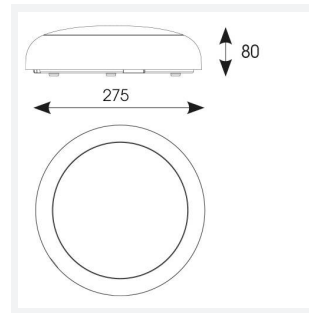

PRODUCT FEATURES

- Slim and modern bulkhead suitable for residential, commercial and industrial applications as well as ancillary areas
- All polycarbonate construction with opal diffuser and white trim ring with optional chrome, satin chrome or graphite trim ring accessories
- Gear tray located on the bezel, allowing the base to be installed and then the bezel connected, this coupled with 4x 20mm conduit entry points on base ensure a quick and simple installation
- Instant light output and unlimited switching
- High efficiency up to 145lm/W
- CCT selectable between 3000K, 4000K and 6500K and power selectable; offering a choice of 3 outputs, in one luminaire
- Two options of microwave sensor emergency

GENERAL INFORMATION

Wattage	4W - 7W
Lumens Delivered	(4000K) 4W: 480lm 5W: 700lm 7W: 950lm
Lm/W	(4000K) 4W: 120lm/W 5W: 140lm/W 7W: 140lm/W
Beam Angle	110
CRI	80
CCT	3000/4000/6500K
Input	220/240V
Operating Temp	-20°C - 40°C
SDCM	5
UGR	22
Product Weight without Packaging	0.73 kg

TECHNICAL INFORMATION

Light Source	LED
Colour / Finish	White
IP Rating	IP65
Class Protection	2
Internal / External	Internal / External
Surface / Recessed / Suspended	Ceiling, Wall
Lumen Depreciation	L70 54,000h
Warranty (Years)	5
CE Mark	Yes
Diameter	275 mm
Height	80 mm