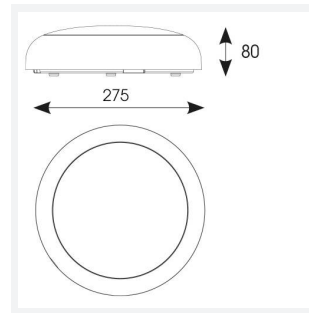

PRODUCT FEATURES

- Slim and modern bulkhead suitable for residential, commercial and industrial applications as well as ancillary areas
- All polycarbonate construction with opal diffuser and white trim ring with optional chrome, satin chrome or graphite trim ring accessories
- Gear tray located on the bezel, allowing the base to be installed and then the bezel connected, this coupled with 4x 20mm conduit entry points on base ensure a quick and simple installation
- Instant light output and unlimited switching
- High efficiency up to 145lm/W
- CCT selectable between 3000K, 4000K and 6500K and power selectable; offering a choice of 3 outputs, in one luminaire
- Two options of microwave sensor emergency

GENERAL INFORMATION

Wattage	4W - 7W
Lumens Delivered	(4000K) 4W: 480lm 5W: 700lm 7W: 950lm
Lm/W	(4000K) 4W: 120lm/W 5W: 140lm/W 7W: 140lm/W
Beam Angle	110
CRI	80
CCT	3000/4000/6500K
Input	220-240V
Operating Temp	-20°C - 40°C
SDCM	5
UGR	22
Product Weight without Packaging	0.73 kg

TECHNICAL INFORMATION

Light Source	LED
Colour / Finish	White
IP Rating	IP65
Class Protection	2
Internal / External	Internal / External
Surface / Recessed / Suspended	Ceiling, Wall
Lumen Depreciation	L70 54,000h
Warranty (Years)	5
CE Mark	Yes
Diameter	275 mm
Height	84 mm