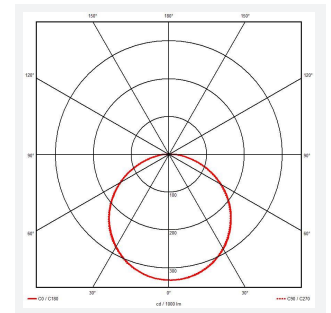

PRODUCT FEATURES

- Slim and modern bulkhead suitable for residential, commercial and industrial applications as well as ancillary areas
- All polycarbonate construction with opal diffuser and white trim ring with optional chrome, satin chrome or graphite trim ring accessories
- Gear tray located on the bezel, allowing the base to be installed and then the bezel connected, this coupled with 4x 20mm conduit entry points on base ensure a quick and simple installation
- Instant light output and unlimited switching
- High efficiency up to 145lm/W
- CCT selectable between 3000K, 4000K and 6500K and power selectable; offering a choice of 3 outputs, in one luminaire
- Two options of microwave sensor emergency

GENERAL INFORMATION

Wattage	4W - 7W
Lumens Delivered	(4000K) 4W: 480lm 5W: 700lm 7W: 950lm
Lm/W	(4000K) 4W: 120lm/W 5W: 140lm/W 7W: 140lm/W
Beam Angle	110
CRI	80
CCT	3000/4000/6500K
Input	220/240V
Operating Temp	-20°C - 40°C
SDCM	5
UGR	22
Product Weight without Packaging	0.73 kg

TECHNICAL INFORMATION

Light Source	LED
Colour / Finish	White
IP Rating	IP65
Class Protection	2
Internal / External	Internal / External
Surface / Recessed / Suspended	Ceiling, Wall
Lumen Depreciation	L70 54,000h
Warranty (Years)	5
CE Mark	Yes
Diameter	275 mm
Height	80 mm