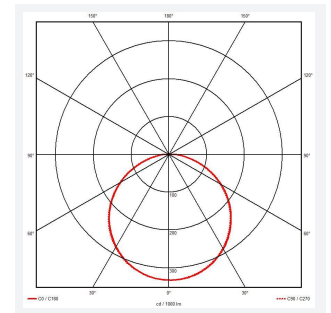

PRODUCT FEATURES

- Slim and modern bulkhead suitable for residential, commercial and industrial applications as well as ancillary areas
- All polycarbonate construction with opal diffuser and white trim ring with optional chrome, satin chrome or graphite trim ring accessories
- Gear tray located on the bezel, allowing the base to be installed and then the bezel connected, this coupled with 4x 20mm conduit entry points on base ensure a quick and simple installation
- Instant light output and unlimited switching
- High efficiency up to 145lm/W
- CCT selectable between 3000K, 4000K and 6500K and power selectable; offering a choice of 3 outputs, in one luminaire
- Two options of microwave sensor emergency

GENERAL INFORMATION

Wattage	4W - 7W
Lumens Delivered	(4000K) 4W: 480lm 5W: 700lm 7W: 950lm
Lm/W	(4000K) 4W: 120lm/W 5W: 140lm/W 7W: 140lm/W
Beam Angle	110
CRI	80
CCT	3000/4000/6500K
Input	220-240V
Operating Temp	-20°C - 40°C
SDCM	5
UGR	22
Product Weight without Packaging	0.73 kg

TECHNICAL INFORMATION

Light Source	LED
Colour / Finish	White
IP Rating	IP65
Class Protection	2
Internal / External	Internal / External
Surface / Recessed / Suspended	Ceiling, Wall
Lumen Depreciation	L70 54,000h
Warranty (Years)	5
CE Mark	Yes
Diameter	275 mm
Height	80 mm