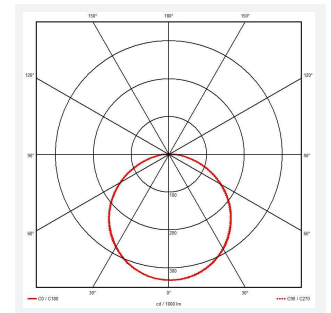

PRODUCT FEATURES

- Slim and modern bulkhead suitable for residential, commercial and industrial applications as well as ancillary areas
- All polycarbonate construction with opal diffuser and white trim ring with optional chrome, satin chrome or graphite trim ring accessories
- Gear tray located on the bezel, allowing the base to be installed and then the bezel connected, this coupled with 4x 20mm conduit entry points on base ensure a quick and simple installation
- Instant light output and unlimited switching
- High efficiency up to 145lm/W
- CCT selectable between 3000K, 4000K and 6500K and power selectable; offering a choice of 3 outputs, in one luminaire
- Two options of microwave sensor emergency

GENERAL INFORMATION

Wattage	4W - 7W
Lumens Delivered	(4000K) 4W: 480lm 5W: 700lm 7W: 950lm
Lm/W	(4000K) 4W: 120lm/W 5W: 140lm/W 7W: 140lm/W
Beam Angle	110
CRI	80
CCT	3000/4000/6500K
Input	220-240V
Operating Temp	-20°C - 40°C
SDCM	5
UGR	22
Product Weight without Packaging	0.73 kg

TECHNICAL INFORMATION

Light Source	LED
Colour / Finish	White
IP Rating	IP65
Class Protection	2
Internal / External	Internal / External
Surface / Recessed / Suspended	Ceiling, Wall
Lumen Depreciation	L70 54,000h
Warranty (Years)	5
CE Mark	Yes
Diameter	275 mm
Height	84 mm