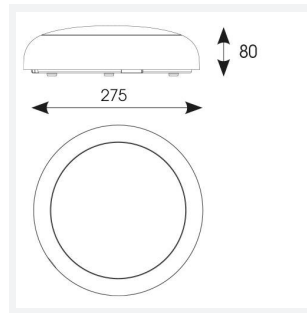

PRODUCT FEATURES

- Slim and modern bulkhead suitable for residential, commercial and industrial applications as well as ancillary areas
- All polycarbonate construction with opal diffuser and white trim ring with optional chrome, satin chrome or graphite trim ring accessories
- Gear tray located on the bezel, allowing the base to be installed and then the bezel connected, this coupled with 4x 20mm conduit entry points on base ensure a quick and simple installation
- Instant light output and unlimited switching
- High efficiency up to 145lm/W
- CCT selectable between 3000K, 4000K and 6500K and power selectable; offering a choice of 3 outputs, in one luminaire
- Two options of microwave sensor emergency

GENERAL INFORMATION

Wattage	4W - 7W
Lumens Delivered	(4000K) 4W: 480lm 5W: 700lm 7W: 950lm
Lm/W	(4000K) 4W: 120lm/W 5W: 140lm/W 7W: 140lm/W
Beam Angle	110
CRI	80
CCT	3000/4000/6500K
Input	220-240V
Operating Temp	-20°C - 40°C
SDCM	5
UGR	22
Product Weight without Packaging	0.73 kg

TECHNICAL INFORMATION

Light Source	LED
Colour / Finish	White
IP Rating	IP65
Class Protection	2
Internal / External	Internal / External
Surface / Recessed / Suspended	Ceiling, Wall
Lumen Depreciation	L70 54,000h
Warranty (Years)	5
CE Mark	Yes
Diameter	275 mm
Height	80 mm