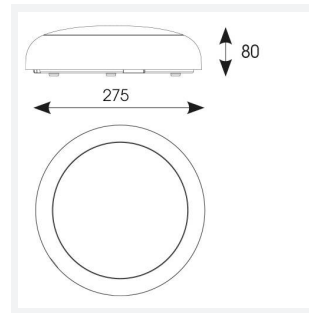

## PRODUCT FEATURES

- Slim and modern bulkhead suitable for residential, commercial and industrial applications as well as ancillary areas
- All polycarbonate construction with opal diffuser and white trim ring with optional chrome, satin chrome or graphite trim ring accessories
- Gear tray located on the bezel, allowing the base to be installed and then the bezel connected, this coupled with 4x 20mm conduit entry points on base ensure a quick and simple installation
- Instant light output and unlimited switching
- High efficiency up to 145lm/W
- CCT selectable between 3000K, 4000K and 6500K and power selectable; offering a choice of 3 outputs, in one luminaire
- Two options of microwave sensor emergency

## GENERAL INFORMATION

Wattage	4W - 7W
Lumens Delivered	(4000K) 4W: 480lm 5W: 700lm 7W: 950lm
Lm/W	(4000K) 4W: 120lm/W 5W: 140lm/W 7W: 140lm/W
Beam Angle	110
CRI	80
CCT	3000/4000/6500K
Input	220-240V
Operating Temp	0°C - 40°C
SDCM	5
UGR	22
Product Weight without Packaging	0.875 kg

## TECHNICAL INFORMATION

Light Source	LED
Colour / Finish	White
IP Rating	IP65
Class Protection	2
Internal / External	Internal / External
Surface / Recessed / Suspended	Ceiling, Wall
Lumen Depreciation	L70 54,000h
Warranty (Years)	5
CE Mark	Yes
Diameter	275 mm
Height	80 mm