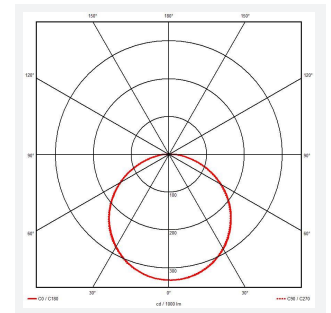

PRODUCT FEATURES

- Slim and modern bulkhead suitable for residential, commercial and industrial applications as well as ancillary areas
- All polycarbonate construction with opal diffuser and white trim ring with optional chrome, satin chrome or graphite trim ring accessories
- Gear tray located on the bezel, allowing the base to be installed and then the bezel connected, this coupled with 4x 20mm conduit entry points on base ensure a quick and simple installation
- Instant light output and unlimited switching
- High efficiency up to 145lm/W
- CCT selectable between 3000K, 4000K and 6500K and power selectable; offering a choice of 3 outputs, in one luminaire
- Two options of microwave sensor emergency

GENERAL INFORMATION

Wattage	4W - 7W
Lumens Delivered	(4000K) 4W: 480lm 5W: 700lm 7W: 950lm
Lm/W	(4000K) 4W: 120lm/W 5W: 140lm/W 7W: 140lm/W
Beam Angle	110
CRI	80
CCT	3000/4000/6500K
Input	220/240V
Operating Temp	0°C - 40°C
SDCM	5
UGR	22
Product Weight without Packaging	0.875 kg

TECHNICAL INFORMATION

Light Source	LED
Colour / Finish	White
IP Rating	IP65
Class Protection	2
Internal / External	Internal / External
Surface / Recessed / Suspended	Ceiling, Wall
Lumen Depreciation	L70 54,000h
Warranty (Years)	5
CE Mark	Yes
Diameter	275 mm
Height	80 mm