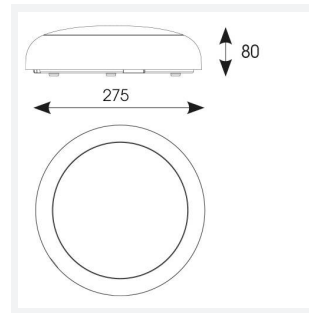

PRODUCT FEATURES

- Slim and modern bulkhead suitable for residential, commercial and industrial applications as well as ancillary areas
- All polycarbonate construction with opal diffuser and white trim ring with optional chrome, satin chrome or graphite trim ring accessories
- Gear tray located on the bezel, allowing the base to be installed and then the bezel connected, this coupled with 4x 20mm conduit entry points on base ensure a quick and simple installation
- Instant light output and unlimited switching
- High efficiency up to 145lm/W
- CCT selectable between 3000K, 4000K and 6500K and power selectable; offering a choice of 3 outputs, in one luminaire
- Two options of microwave sensor emergency

GENERAL INFORMATION

Wattage	4W - 7W
Lumens Delivered	(4000K) 4W: 480lm 5W: 700lm 7W: 950lm
Lm/W	(4000K) 4W: 120lm/W 5W: 140lm/W 7W: 140lm/W
Beam Angle	110
CRI	80
CCT	3000/4000/6500K
Input	220/240V
Operating Temp	0°C - 40°C
SDCM	5
UGR	22
Product Weight without Packaging	0.875 kg

TECHNICAL INFORMATION

Light Source	LED
Colour / Finish	White
IP Rating	IP65
Class Protection	2
Internal / External	Internal / External
Surface / Recessed / Suspended	Ceiling, Wall
Lumen Depreciation	L70 54,000h
Warranty (Years)	5
CE Mark	Yes
Diameter	275 mm
Height	80 mm