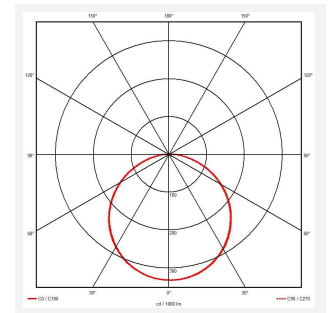

## PRODUCT FEATURES

- Slim and modern bulkhead suitable for residential, commercial and industrial applications as well as ancillary areas
- All polycarbonate construction with opal diffuser and white trim ring with optional chrome, satin chrome or graphite trim ring accessories
- Gear tray located on the bezel, allowing the base to be installed and then the bezel connected, this coupled with 4x 20mm conduit entry points on base ensure a quick and simple installation
- Instant light output and unlimited switching
- High efficiency up to 145lm/W
- CCT selectable between 3000K, 4000K and 6500K and power selectable; offering a choice of 3 outputs, in one luminaire
- Two options of microwave sensor emergency

## GENERAL INFORMATION

Wattage	7W
Lumens Delivered	(4000K) 4W: 480lm 5W: 700lm 7W: 950lm
Lm/W	(4000K) 4W: 120lm/W 5W: 140lm/W 7W: 140lm/W
Beam Angle	110
CRI	80
CCT	3000/4000/6500K
Input	220-240V
Operating Temp	0°C - 40°C
SDCM	5
UGR	22
Product Weight without Packaging	0.875 kg

## TECHNICAL INFORMATION

Light Source	LED
Colour / Finish	White
IP Rating	IP65
Class Protection	2
Internal / External	Internal / External
Surface / Recessed / Suspended	Ceiling, Wall
Lumen Depreciation	L70 54,000h
Warranty (Years)	5
CE Mark	Yes
Diameter	275 mm
Height	84 mm