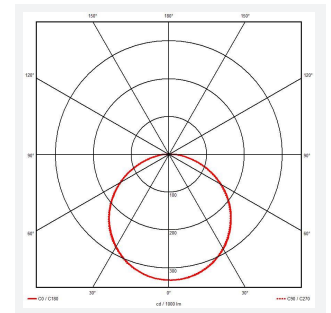

## PRODUCT FEATURES

- Slim and modern bulkhead suitable for residential, commercial and industrial applications as well as ancillary areas
- All polycarbonate construction with opal diffuser and white trim ring with optional chrome, satin chrome or graphite trim ring accessories
- Gear tray located on the bezel, allowing the base to be installed and then the bezel connected, this coupled with 4x 20mm conduit entry points on base ensure a quick and simple installation
- Instant light output and unlimited switching
- High efficiency up to 145lm/W
- CCT selectable between 3000K, 4000K and 6500K and power selectable; offering a choice of 3 outputs, in one luminaire
- Two options of microwave sensor emergency

## GENERAL INFORMATION

Wattage	4W - 7W
Lumens Delivered	(4000K) 4W: 480lm 5W: 700lm 7W: 950lm
Lm/W	(4000K) 4W: 120lm/W 5W: 140lm/W 7W: 140lm/W
Beam Angle	110
CRI	80
CCT	3000/4000/6500K
Input	220-240V
Operating Temp	0°C - 40°C
SDCM	5
UGR	22
Product Weight without Packaging	0.875 kg

## TECHNICAL INFORMATION

Light Source	LED
Colour / Finish	White
IP Rating	IP65
Class Protection	2
Internal / External	Internal / External
Surface / Recessed / Suspended	Ceiling, Wall
Lumen Depreciation	L70 54,000h
Warranty (Years)	5
CE Mark	Yes
Diameter	275 mm
Height	80 mm