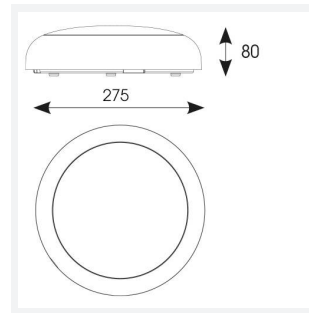

## PRODUCT FEATURES

- Slim and modern bulkhead suitable for residential, commercial and industrial applications as well as ancillary areas
- All polycarbonate construction with opal diffuser and white trim ring with optional chrome, satin chrome or graphite trim ring accessories
- Gear tray located on the bezel, allowing the base to be installed and then the bezel connected, this coupled with 4x 20mm conduit entry points on base ensure a quick and simple installation
- Instant light output and unlimited switching
- High efficiency up to 145lm/W
- CCT selectable between 3000K, 4000K and 6500K and power selectable; offering a choice of 3 outputs, in one luminaire
- Two options of microwave sensor emergency

## GENERAL INFORMATION

Wattage	7W
Lumens Delivered	(4000K) 4W: 480lm 5W: 700lm 7W: 950lm
Lm/W	(4000K) 4W: 120lm/W 5W: 140lm/W 7W: 140lm/W
Beam Angle	110
CRI	80
CCT	3000/4000/6500K
Input	220-240V
Operating Temp	0°C - 40°C
SDCM	5
UGR	22
Product Weight without Packaging	0.875 kg

## TECHNICAL INFORMATION

Light Source	LED
Colour / Finish	White
IP Rating	IP65
Class Protection	2
Internal / External	Internal / External
Surface / Recessed / Suspended	Ceiling, Wall
Lumen Depreciation	L70 54,000h
Warranty (Years)	5
CE Mark	Yes
Diameter	275 mm
Height	84 mm