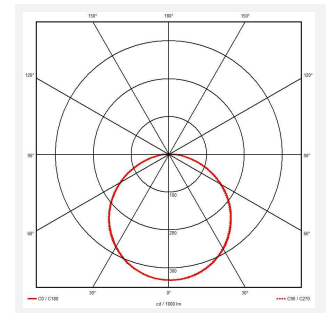

PRODUCT FEATURES

- Slim and modern bulkhead suitable for residential, commercial and industrial applications as well as ancillary areas
- All polycarbonate construction with opal diffuser and white trim ring with optional chrome, satin chrome or graphite trim ring accessories
- Gear tray located on the bezel, allowing the base to be installed and then the bezel connected, this coupled with 4x 20mm conduit entry points on base ensure a quick and simple installation
- Instant light output and unlimited switching
- High efficiency up to 145lm/W
- CCT selectable between 3000K, 4000K and 6500K and power selectable; offering a choice of 3 outputs, in one luminaire
- Two options of microwave sensor emergency

GENERAL INFORMATION

Wattage	4W - 7W
Lumens Delivered	(4000K) 4W: 480lm 5W: 700lm 7W: 950lm
Lm/W	(4000K) 4W: 120lm/W 5W: 140lm/W 7W: 140lm/W
Beam Angle	110
CRI	80
CCT	3000/4000/6500K
Input	220-240V
Operating Temp	0°C - 40°C
SDCM	5
UGR	22
Product Weight without Packaging	0.87 kg

TECHNICAL INFORMATION

Light Source	LED
Colour / Finish	White
IP Rating	IP65
Class Protection	2
Internal / External	Internal / External
Surface / Recessed / Suspended	Ceiling, Wall
Lumen Depreciation	L70 54,000h
Warranty (Years)	5
CE Mark	Yes
Diameter	275 mm
Height	80 mm