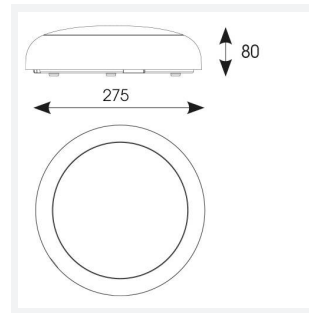

PRODUCT FEATURES

- Slim and modern bulkhead suitable for residential, commercial and industrial applications as well as ancillary areas
- All polycarbonate construction with opal diffuser and white trim ring with optional chrome, satin chrome or graphite trim ring accessories
- Gear tray located on the bezel, allowing the base to be installed and then the bezel connected, this coupled with 4x 20mm conduit entry points on base ensure a quick and simple installation
- Instant light output and unlimited switching
- High efficiency up to 145lm/W
- CCT selectable between 3000K, 4000K and 6500K and power selectable; offering a choice of 3 outputs, in one luminaire
- Two options of microwave sensor emergency

GENERAL INFORMATION

Wattage	7W
Lumens Delivered	(4000K) 4W: 480lm 5W: 700lm 7W: 950lm
Lm/W	(4000K) 4W: 120lm/W 5W: 140lm/W 7W: 140lm/W
Beam Angle	110
CRI	80
CCT	3000/4000/6500K
Input	220-240V
Operating Temp	0°C - 40°C
SDCM	5
UGR	22
Product Weight without Packaging	0.87 kg

TECHNICAL INFORMATION

Light Source	LED
Colour / Finish	White
IP Rating	IP65
Class Protection	2
Internal / External	Internal / External
Surface / Recessed / Suspended	Ceiling, Wall
Lumen Depreciation	L70 54,000h
Warranty (Years)	5
CE Mark	Yes
Diameter	275 mm
Height	84 mm