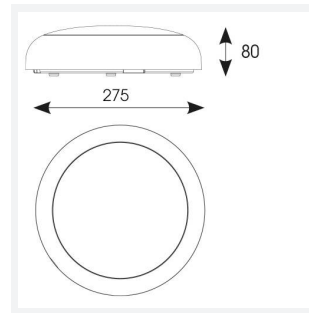

## PRODUCT FEATURES

- Slim and modern bulkhead suitable for residential, commercial and industrial applications as well as ancillary areas
- All polycarbonate construction with opal diffuser and white trim ring with optional chrome, satin chrome or graphite trim ring accessories
- Gear tray located on the bezel, allowing the base to be installed and then the bezel connected, this coupled with 4x 20mm conduit entry points on base ensure a quick and simple installation
- Instant light output and unlimited switching
- High efficiency up to 145lm/W
- CCT selectable between 3000K, 4000K and 6500K and power selectable; offering a choice of 3 outputs, in one luminaire
- Two options of microwave sensor emergency

## GENERAL INFORMATION

Wattage	4W - 7W
Lumens Delivered	(4000K) 4W: 480lm 5W: 700lm 7W: 950lm
Lm/W	(4000K) 4W: 120lm/W 5W: 140lm/W 7W: 140lm/W
Beam Angle	110
CRI	80
CCT	3000/4000/6500K
Input	220-240V
Operating Temp	0°C - 40°C
SDCM	5
UGR	22
Product Weight without Packaging	0.87 kg

## TECHNICAL INFORMATION

Light Source	LED
Colour / Finish	White
IP Rating	IP65
Class Protection	2
Internal / External	Internal / External
Surface / Recessed / Suspended	Ceiling, Wall
Lumen Depreciation	L70 54,000h
Warranty (Years)	5
CE Mark	Yes
Diameter	275 mm
Height	80 mm