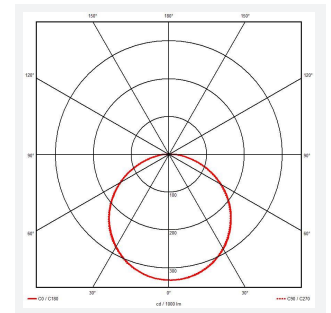

PRODUCT FEATURES

- Slim and modern bulkhead suitable for residential, commercial and industrial applications as well as ancillary areas
- All polycarbonate construction with opal diffuser and white trim ring with optional chrome, satin chrome or graphite trim ring accessories
- Gear tray located on the bezel, allowing the base to be installed and then the bezel connected, this coupled with 4x 20mm conduit entry points on base ensure a quick and simple installation
- Instant light output and unlimited switching
- High efficiency up to 145lm/W
- CCT selectable between 3000K, 4000K and 6500K and power selectable; offering a choice of 3 outputs, in one luminaire
- Two options of microwave sensor emergency

GENERAL INFORMATION

Wattage	4W - 7W
Lumens Delivered	(4000K) 4W: 480lm 5W: 700lm 7W: 950lm
Lm/W	(4000K) 4W: 120lm/W 5W: 140lm/W 7W: 140lm/W
Beam Angle	110
CRI	80
CCT	3000/4000/6500K
Input	220/240V
Operating Temp	0°C - 40°C
SDCM	5
UGR	22
Product Weight without Packaging	0.87 kg

TECHNICAL INFORMATION

Light Source	LED
Colour / Finish	White
IP Rating	IP65
Class Protection	2
Internal / External	Internal / External
Surface / Recessed / Suspended	Ceiling, Wall
Lumen Depreciation	L70 54,000h
Warranty (Years)	5
CE Mark	Yes
Diameter	275 mm
Height	80 mm