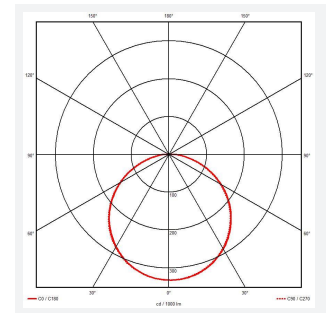

PRODUCT FEATURES

- Slim and modern bulkhead suitable for residential, commercial and industrial applications as well as ancillary areas
- All polycarbonate construction with opal diffuser and white trim ring with optional chrome, satin chrome or graphite trim ring accessories
- Gear tray located on the bezel, allowing the base to be installed and then the bezel connected, this coupled with 4x 20mm conduit entry points on base ensure a quick and simple installation
- Instant light output and unlimited switching
- High efficiency up to 145lm/W
- CCT selectable between 3000K, 4000K and 6500K and power selectable; offering a choice of 3 outputs, in one luminaire
- Two options of microwave sensor emergency

GENERAL INFORMATION

Wattage	7W
Lumens Delivered	(4000K) 4W: 480lm 5W: 700lm 7W: 950lm
Lm/W	(4000K) 4W: 120lm/W 5W: 140lm/W 7W: 140lm/W
Beam Angle	110
CRI	80
CCT	3000/4000/6500K
Input	220-240V
Operating Temp	0°C - 40°C
SDCM	5
UGR	22
Product Weight without Packaging	0.87 kg

TECHNICAL INFORMATION

Light Source	LED
Colour / Finish	White
IP Rating	IP65
Class Protection	2
Internal / External	Internal / External
Surface / Recessed / Suspended	Ceiling, Wall
Lumen Depreciation	L70 54,000h
Warranty (Years)	5
CE Mark	Yes
Diameter	275 mm
Height	84 mm