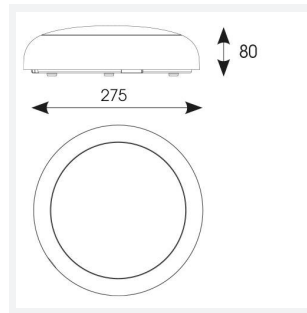

PRODUCT FEATURES

- Slim and modern bulkhead suitable for residential, commercial and industrial applications as well as ancillary areas
- All polycarbonate construction with opal diffuser and white trim ring with optional chrome, satin chrome or graphite trim ring accessories
- Gear tray located on the bezel, allowing the base to be installed and then the bezel connected, this coupled with 4x 20mm conduit entry points on base ensure a quick and simple installation
- Instant light output and unlimited switching
- High efficiency up to 145lm/W
- CCT selectable between 3000K, 4000K and 6500K and power selectable; offering a choice of 3 outputs, in one luminaire
- Two options of microwave sensor emergency

GENERAL INFORMATION

Wattage	4W - 7W
Lumens Delivered	(4000K) 4W: 480lm 5W: 700lm 7W: 950lm
Lm/W	(4000K) 4W: 120lm/W 5W: 140lm/W 7W: 140lm/W
Beam Angle	110
CRI	80
CCT	3000/4000/6500K
Input	220-240V
Operating Temp	0°C - 40°C
SDCM	5
UGR	22
Product Weight without Packaging	0.87 kg

TECHNICAL INFORMATION

Light Source	LED
Colour / Finish	White
IP Rating	IP65
Class Protection	2
Internal / External	Internal / External
Surface / Recessed / Suspended	Ceiling, Wall
Lumen Depreciation	L70 54,000h
Warranty (Years)	5
CE Mark	Yes
Diameter	275 mm
Height	84 mm