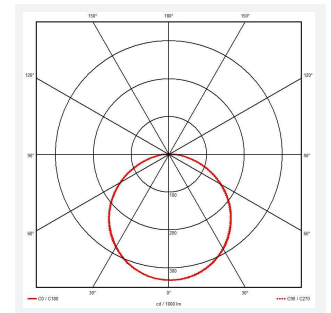

PRODUCT FEATURES

- Slim and modern bulkhead suitable for residential, commercial and industrial applications as well as ancillary areas
- All polycarbonate construction with opal diffuser and white trim ring with optional chrome, satin chrome or graphite trim ring accessories
- Gear tray located on the bezel, allowing the base to be installed and then the bezel connected, this coupled with 4x 20mm conduit entry points on base ensure a quick and simple installation
- Instant light output and unlimited switching
- High efficiency up to 145lm/W
- CCT selectable between 3000K, 4000K and 6500K and power selectable; offering a choice of 3 outputs, in one luminaire
- Two options of microwave sensor emergency

GENERAL INFORMATION

Wattage	4W - 7W
Lumens Delivered	(4000K) 4W: 480lm 5W: 700lm 7W: 950lm
Lm/W	(4000K) 4W: 120lm/W 5W: 140lm/W 7W: 140lm/W
Beam Angle	110
CRI	80
CCT	3000/4000/6500K
Input	220-240V
Operating Temp	0°C - 40°C
SDCM	5
UGR	22
Product Weight without Packaging	0.87 kg

TECHNICAL INFORMATION

Light Source	LED
Colour / Finish	White
IP Rating	IP65
Class Protection	2
Internal / External	Internal / External
Surface / Recessed / Suspended	Ceiling, Wall
Lumen Depreciation	L70 54,000h
Warranty (Years)	5
CE Mark	Yes
Diameter	275 mm
Height	84 mm