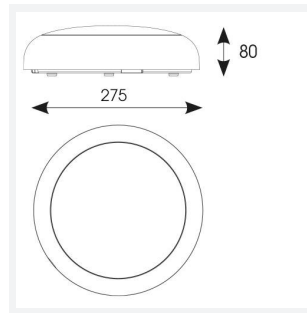

PRODUCT FEATURES

- Slim and modern bulkhead suitable for residential, commercial and industrial applications as well as ancillary areas
- All polycarbonate construction with opal diffuser and white trim ring with optional chrome, satin chrome or graphite trim ring accessories
- Gear tray located on the bezel, allowing the base to be installed and then the bezel connected, this coupled with 4x 20mm conduit entry points on base ensure a quick and simple installation
- Instant light output and unlimited switching
- High efficiency up to 145lm/W
- CCT selectable between 3000K, 4000K and 6500K and power selectable; offering a choice of 3 outputs, in one luminaire
- Two options of microwave sensor emergency

GENERAL INFORMATION

Wattage	4W - 7W
Lumens Delivered	(4000K) 4W: 480lm 5W: 700lm 7W: 950lm
Lm/W	(4000K) 4W: 120lm/W 5W: 140lm/W 7W: 140lm/W
Beam Angle	110
CRI	80
CCT	3000/4000/6500K
Input	220/240V
Operating Temp	0°C - 40°C
SDCM	5
UGR	22
Product Weight without Packaging	0.87 kg

TECHNICAL INFORMATION

Light Source	LED
Colour / Finish	White
IP Rating	IP65
Class Protection	2
Internal / External	Internal / External
Surface / Recessed / Suspended	Ceiling, Wall
Lumen Depreciation	L70 54,000h
Warranty (Years)	5
CE Mark	Yes
Diameter	275 mm
Height	80 mm