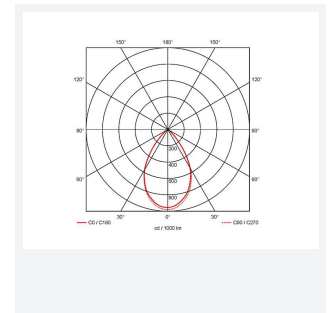

Deco

Deco High Bay 2 Aluminium Reflector 1-1V Code: ADHBLEDD2/ALU/DD4

Category	High/Low Bay
Application	Commercial, Education, Healthcare, Industrial, Retail
Specification	Performance

PRODUCT FEATURES

- Decorative modern LED CCT selectable pendant suitable for industrial, commercial and retail applications
- Supplied with either polycarbonate refractor or aluminium reflector
- Matt grey textured powder coated finish

GENERAL INFORMATION	
Wattage	96W
Lumens Delivered	11500lm (4000K)
Lm/W	119lm/W (4000K)
Beam Angle	65
CRI	80
CCT	3000/4000K
Input	220-240V
Operating Temp	-20°C - 25°C
SDCM	5
Product Weight without Packaging	0.01 kg

TECHNICAL INFORMATION	
Light Source	LED
Colour / Finish	Graphite
IP Rating	IP20
Class Protection	1
Internal / External	Internal
Surface / Recessed / Suspended	Suspended
Lumen Depreciation	L70 54,000h
Warranty (Years)	5
CE Mark	Yes
Diameter	361 mm
Height	430 mm
Accessories	ADHBLEDD/PC/BC, ADHBLEDD/SK