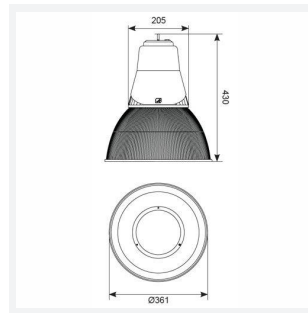

Deco

Deco High Bay 2 Aluminium Reflector 1-1V Code: ADHBLEDD2/ALU/DD4

Category	High/Low Bay
Application	Commercial, Education, Healthcare, Industrial, Retail
Specification	Performance

PRODUCT FEATURES

- Decorative modern LED CCT selectable pendant suitable for industrial, commercial and retail applications
- Supplied with either polycarbonate refractor or aluminium reflector
- Matt grey textured powder coated finish

GENERAL INFORMATION	
Wattage	96W
Lumens Delivered	11500lm (4000K)
Lm/W	119lm/W (4000K)
Beam Angle	65
CRI	80
CCT	3000/4000K
Input	220-240V
Operating Temp	-20°C - 25°C
SDCM	5
Product Weight without Packaging	0.01 kg

TECHNICAL INFORMATION	
Light Source	LED
Colour / Finish	Graphite
IP Rating	IP20
Class Protection	1
Internal / External	Internal
Surface / Recessed / Suspended	Suspended
Lumen Depreciation	L70 54,000h
Warranty (Years)	5
CE Mark	Yes
Diameter	361 mm
Height	430 mm
Accessories	ADHBLEDD/PC/BC, ADHBLEDD/SK