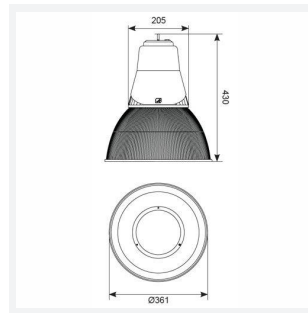

PRODUCT FEATURES

- Decorative modern LED CCT selectable pendant suitable for industrial, commercial and retail applications
- Supplied with either polycarbonate refractor or aluminium reflector
- Matt grey textured powder coated finish

GENERAL INFORMATION	
Wattage	96W
Lumens Delivered	11500lm (4000K)
Lm/W	119lm/W (4000K)
Beam Angle	65
CRI	80
CCT	3000/4000K
Input	220/240V
Operating Temp	-20°C - 25°C
SDCM	5
Product Weight without Packaging	0.01 kg

TECHNICAL INFORMATION	
Light Source	LED
Colour / Finish	Graphite
IP Rating	IP20
Class Protection	1
Internal / External	Internal
Surface / Recessed / Suspended	Suspended
Lumen Depreciation	L70 54,000h
Warranty (Years)	5
CE Mark	Yes
Diameter	361 mm
Height	430 mm
Accessories	ADHLED/PC/BC, ADHLED/SK