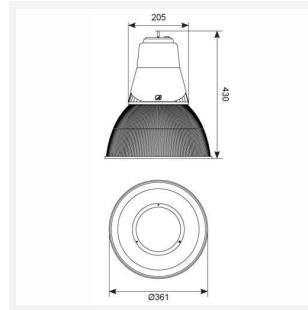

PRODUCT FEATURES

- Decorative modern LED CCT selectable pendant suitable for industrial, commercial and retail applications
- Supplied with either polycarbonate refractor or aluminium reflector
- Matt grey textured powder coated finish

GENERAL INFORMATION	
Wattage	96W
Lumens Delivered	11500lm (4000K)
Lm/W	119lm/W (4000K)
Beam Angle	65
CRI	80
CCT	3000/4000K
Input	220-240V
Operating Temp	-20°C - 25°C
SDCM	5
Product Weight without Packaging	0.01 kg

TECHNICAL INFORMATION	
Light Source	LED
Colour / Finish	Graphite
IP Rating	IP20
Class Protection	1
Internal / External	Internal
Surface / Recessed / Suspended	Suspended
Lumen Depreciation	L70 54,000h
Warranty (Years)	5
CE Mark	Yes
Diameter	361 mm
Height	430 mm
Accessories	ADHBLEDD/PC/BC, ADHBLEDD/SK