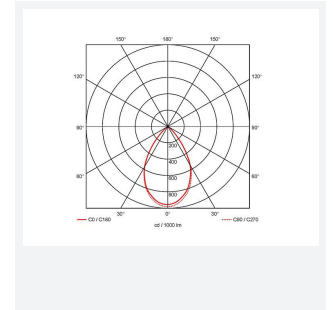

PRODUCT FEATURES

- Decorative modern LED CCT selectable pendant suitable for industrial, commercial and retail applications
- Supplied with either polycarbonate refractor or aluminium reflector
- Matt grey textured powder coated finish

GENERAL INFORMATION	
Wattage	96W
Lumens Delivered	11500lm (4000K)
Lm/W	119lm/W (4000K)
Beam Angle	65
CRI	80
CCT	3000/4000K
Input	220-240V
Operating Temp	-20°C - 25°C
SDCM	5
Product Weight without Packaging	0.01 kg

TECHNICAL INFORMATION	
Light Source	LED
Colour / Finish	Graphite
IP Rating	IP20
Class Protection	1
Internal / External	Internal
Surface / Recessed / Suspended	Suspended
Lumen Depreciation	L70 54,000h
Warranty (Years)	5
CE Mark	Yes
Diameter	361 mm
Height	430 mm
Accessories	ADHBLEDD/PC/BC, ADHBLEDD/SK