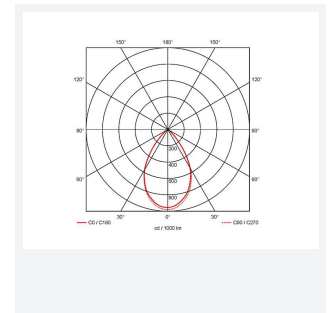

PRODUCT FEATURES

- Decorative modern LED CCT selectable pendant suitable for industrial, commercial and retail applications
- Supplied with either polycarbonate refractor or aluminium reflector
- Matt grey textured powder coated finish

GENERAL INFORMATION	
Wattage	96W
Lumens Delivered	11500lm (4000K)
Lm/W	119lm/W (4000K)
Beam Angle	65
CRI	80
CCT	3000/4000K
Input	220/240V
Operating Temp	-20°C - 25°C
SDCM	5
Product Weight without Packaging	0.01 kg

TECHNICAL INFORMATION	
Light Source	LED
Colour / Finish	Graphite
IP Rating	IP20
Class Protection	1
Internal / External	Internal
Surface / Recessed / Suspended	Suspended
Lumen Depreciation	L70 54,000h
Warranty (Years)	5
CE Mark	Yes
Diameter	361 mm
Height	430 mm
Accessories	ADHLED/PC/BC, ADHLED/SK