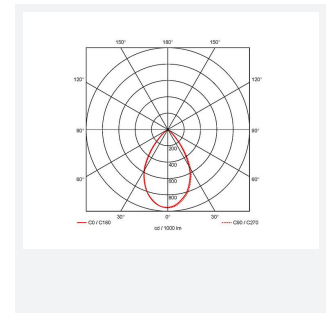

Deco

Deco High Bay 1
Code: ADHBLD1

Category	High/Low Bay
Application	Commercial, Education, Healthcare, Industrial, Retail
Specification	Performance

PRODUCT FEATURES

- Decorative modern LED CCT selectable pendant suitable for industrial, commercial and retail applications
- Supplied with either polycarbonate refractor or aluminium reflector
- Matt grey textured powder coated finish

GENERAL INFORMATION	
Wattage	40W
CRI	80
CCT	3000/4000K
Input	220/240V
Operating Temp	-20°C - 25°C
SDCM	5
Product Weight without Packaging	2.83 kg

TECHNICAL INFORMATION	
Light Source	LED
Colour / Finish	Graphite
IP Rating	IP20
Class Protection	1
Internal / External	Internal
Surface / Recessed / Suspended	Suspended
Lumen Depreciation	L70 54,000h
CE Mark	Yes
Diameter	361 mm
Height	430 mm