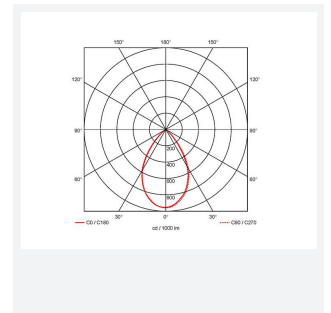

Deco

Deco High Bay 1 Code: ADHBLD1

Category	High/Low Bay
Application	Commercial, Education, Healthcare, Industrial, Retail
Specification	Performance

- Decorative modern LED CCT selectable pendant suitable for industrial, commercial and retail applications
- Supplied with either polycarbonate refractor or aluminium reflector
- Matt grey textured powder coated finish

GENERAL INFORMATION	
Wattage	40W
CRI	80
CCT	3000/4000K
Input	220-240V
Operating Temp	-20°C - 25°C
SDCM	5
Product Weight without Packaging	2.83 kg

TECHNICAL INFORMATION	
Light Source	LED
Colour / Finish	Graphite
IP Rating	IP20
Class Protection	1
Internal / External	Internal
Surface / Recessed / Suspended	Suspended
Lumen Depreciation	L70 54,000h
CE Mark	Yes
Diameter	361 mm
Height	430 mm