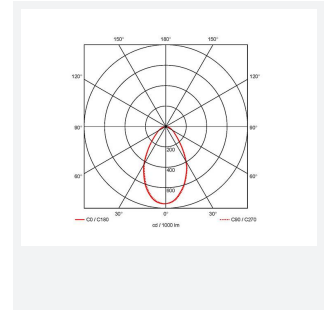

Deco

Deco High Bay 1 Polycarbonate Reflector 1-1V Code: ADHLED1/PC/DD4

Category	High/Low Bay
Application	Commercial, Education, Healthcare, Industrial, Retail
Specification	Performance

PRODUCT FEATURES

- Decorative modern LED CCT selectable pendant suitable for industrial, commercial and retail applications
- Supplied with either polycarbonate refractor or aluminium reflector
- Matt grey textured powder coated finish

GENERAL INFORMATION	
Wattage	40W
Lumens Delivered	4600lm (4000K)
Lm/W	116lm/W (4000K)
Beam Angle	65
CRI	80
CCT	3000/4000K
Input	220-240V
Operating Temp	-20°C - 25°C
SDCM	5
Product Weight without Packaging	0.01 kg

TECHNICAL INFORMATION	
Light Source	LED
Colour / Finish	Graphite
IP Rating	IP20
Class Protection	1
Internal / External	Internal
Surface / Recessed / Suspended	Suspended
Lumen Depreciation	L70 54,000h
Warranty (Years)	5
CE Mark	Yes
Diameter	361 mm
Height	430 mm
Accessories	ADHLED/PC/BC, ADHLED/SK