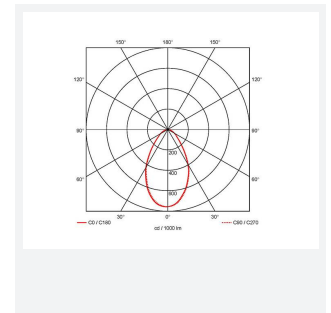

Deco

Deco High Bay 1 Polycarbonate Reflector 1-1V Code: ADHLED1/PC/DD4

Category	High/Low Bay
Application	Commercial, Education, Healthcare, Industrial, Retail
Specification	Performance

PRODUCT FEATURES

- Decorative modern LED CCT selectable pendant suitable for industrial, commercial and retail applications
- Supplied with either polycarbonate refractor or aluminium reflector
- Matt grey textured powder coated finish

GENERAL INFORMATION	
Wattage	40W
Lumens Delivered	4600lm (4000K)
Lm/W	116lm/W (4000K)
Beam Angle	65
CRI	80
CCT	3000/4000K
Input	220/240V
Operating Temp	-20°C - 25°C
SDCM	5
Product Weight without Packaging	0.01 kg

TECHNICAL INFORMATION	
Light Source	LED
Colour / Finish	Graphite
IP Rating	IP20
Class Protection	1
Internal / External	Internal
Surface / Recessed / Suspended	Suspended
Lumen Depreciation	L70 54,000h
Warranty (Years)	5
CE Mark	Yes
Diameter	361 mm
Height	430 mm
Accessories	ADHLED/PC/BC, ADHLED/SK