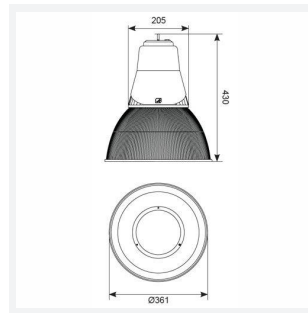

Deco

Deco High Bay 1 Polycarbonate Reflector 1-1V Code: ADHLED1/PC/DD4

Category	High/Low Bay
Application	Commercial, Education, Healthcare, Industrial, Retail
Specification	Performance

PRODUCT FEATURES

- Decorative modern LED CCT selectable pendant suitable for industrial, commercial and retail applications
- Supplied with either polycarbonate refractor or aluminium reflector
- Matt grey textured powder coated finish

GENERAL INFORMATION	
Wattage	40W
Lumens Delivered	4600lm (4000K)
Lm/W	116lm/W (4000K)
Beam Angle	65
CRI	80
CCT	3000/4000K
Input	220/240V
Operating Temp	-20°C - 25°C
SDCM	5
Product Weight without Packaging	0.01 kg

TECHNICAL INFORMATION	
Light Source	LED
Colour / Finish	Graphite
IP Rating	IP20
Class Protection	1
Internal / External	Internal
Surface / Recessed / Suspended	Suspended
Lumen Depreciation	L70 54,000h
Warranty (Years)	5
CE Mark	Yes
Diameter	361 mm
Height	430 mm
Accessories	ADHLED/PC/BC, ADHLED/SK