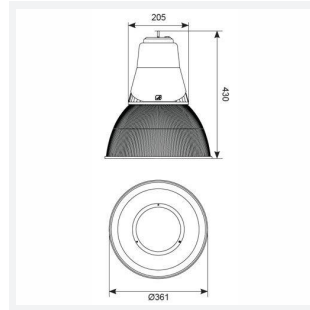

Deco

Deco High Bay 1 Polycarbonate Reflector 1-1V Code: ADHLED1/PC/DD4

Category	High/Low Bay
Application	Commercial, Education, Healthcare, Industrial, Retail
Specification	Performance

PRODUCT FEATURES

- Decorative modern LED CCT selectable pendant suitable for industrial, commercial and retail applications
- Supplied with either polycarbonate refractor or aluminium reflector
- Matt grey textured powder coated finish

GENERAL INFORMATION	
Wattage	40W
Lumens Delivered	4600lm (4000K)
Lm/W	116lm/W (4000K)
Beam Angle	65
CRI	80
CCT	3000/4000K
Input	220-240V
Operating Temp	-20°C - 25°C
SDCM	5
Product Weight without Packaging	0.01 kg

TECHNICAL INFORMATION	
Light Source	LED
Colour / Finish	Graphite
IP Rating	IP20
Class Protection	1
Internal / External	Internal
Surface / Recessed / Suspended	Suspended
Lumen Depreciation	L70 54,000h
Warranty (Years)	5
CE Mark	Yes
Diameter	361 mm
Height	430 mm
Accessories	ADHLED/PC/BC, ADHLED/SK