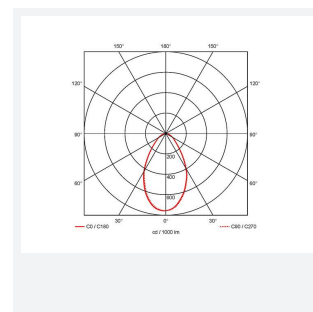

PRODUCT FEATURES

- Decorative modern LED CCT selectable pendant suitable for industrial, commercial and retail applications
- Supplied with either polycarbonate refractor or aluminium reflector
- Matt grey textured powder coated finish

GENERAL INFORMATION	
Wattage	40W
Lumens Delivered	4600lm (4000K)
Lm/W	116lm/W (4000K)
Beam Angle	65
CRI	80
CCT	3000/4000K
Input	220-240V
Operating Temp	-20°C - 25°C
SDCM	5
Product Weight without Packaging	0.01 kg

TECHNICAL INFORMATION	
Light Source	LED
Colour / Finish	Graphite
IP Rating	IP20
Class Protection	1
Internal / External	Internal
Surface / Recessed / Suspended	Suspended
Lumen Depreciation	L70 54,000h
Warranty (Years)	5
CE Mark	Yes
Diameter	361 mm
Height	430 mm
Accessories	ADHLED/PC/BC, ADHLED/SK