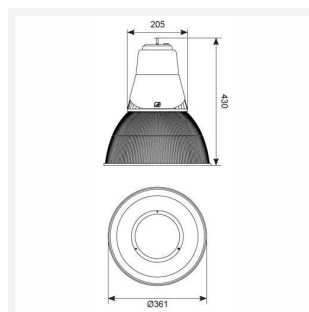

PRODUCT FEATURES

- Decorative modern LED CCT selectable pendant suitable for industrial, commercial and retail applications
- Supplied with either polycarbonate refractor or aluminium reflector
- Matt grey textured powder coated finish

GENERAL INFORMATION	
Wattage	40W
Lumens Delivered	4600lm (4000K)
Lm/W	116lm/W (4000K)
Beam Angle	65
CRI	80
CCT	3000/4000K
Input	220-240V
Operating Temp	-20°C - 25°C
SDCM	5
Product Weight without Packaging	0.01 kg

TECHNICAL INFORMATION	
Light Source	LED
Colour / Finish	Graphite
IP Rating	IP20
Class Protection	1
Internal / External	Internal
Surface / Recessed / Suspended	Suspended
Lumen Depreciation	L70 54,000h
Warranty (Years)	5
CE Mark	Yes
Diameter	361 mm
Height	430 mm
Accessories	ADHLED/PC/BC, ADHLED/SK