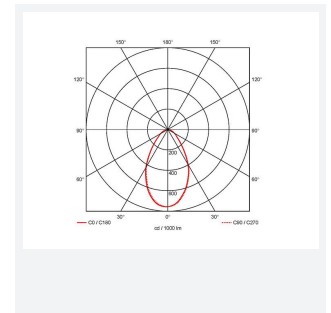

Deco

Deco High Bay 1 Polycarbonate Reflector Switch Code: ADHBLD1/PC/DD1

Category	High/Low Bay
Application	Commercial, Education, Healthcare, Industrial, Retail
Specification	Performance

PRODUCT FEATURES

GENERAL INFORMATION	
Wattage	40W
Lumens Delivered	4600lm (4000K)
Lm/W	116lm/W (4000K)
Beam Angle	65
CRI	80
CCT	3000/4000K
Input	220/240V
Operating Temp	-20°C - 25°C
SDCM	5
Product Weight without Packaging	2.83 kg

TECHNICAL INFORMATION	
Light Source	LED
Colour / Finish	Graphite
IP Rating	IP20
Class Protection	1
Internal / External	Internal
Surface / Recessed / Suspended	Suspended
Lumen Depreciation	L70 54,000h
Warranty (Years)	5
CE Mark	Yes
Diameter	361 mm
Height	430 mm
Accessories	ADHBLD/PC/BC, ADHBLD/SK