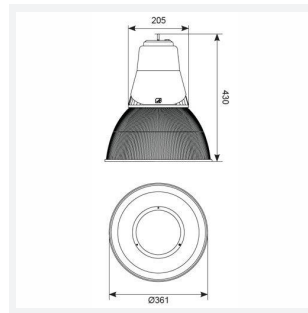

Deco

Deco High Bay 1 Polycarbonate Reflector Switch Code: ADHBLD1/PC/DD1

Category	High/Low Bay
Application	Commercial, Education, Healthcare, Industrial, Retail
Specification	Performance

PRODUCT FEATURES

GENERAL INFORMATION	
Wattage	40W
Lumens Delivered	4600lm (4000K)
Lm/W	116lm/W (4000K)
Beam Angle	65
CRI	80
CCT	3000/4000K
Input	220/240V
Operating Temp	-20°C - 25°C
SDCM	5
Product Weight without Packaging	2.83 kg

TECHNICAL INFORMATION	
Light Source	LED
Colour / Finish	Graphite
IP Rating	IP20
Class Protection	1
Internal / External	Internal
Surface / Recessed / Suspended	Suspended
Lumen Depreciation	L70 54,000h
Warranty (Years)	5
CE Mark	Yes
Diameter	361 mm
Height	430 mm
Accessories	ADHBLD/PC/BC, ADHBLD/SK