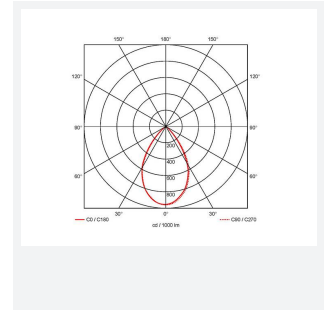

Deco

Deco High Bay 1 Aluminium Reflector Code: ADHBLD1/ALU

Category	High/Low Bay
Application	Commercial, Education, Healthcare, Industrial, Retail
Specification	Performance

- Decorative modern LED CCT selectable pendant suitable for industrial, commercial and retail applications
- Matt grey textured powder coated finish
- Supplied with either polycarbonate refractor or aluminium reflector

GENERAL INFORMATION	
Wattage	40W
Lumens Delivered	4500lm (4000K)
Lm/W	112lm/W (4000K)
Beam Angle	65
CRI	80
CCT	3000/4000K
Input	220-240V
Operating Temp	-20°C - 25°C
SDCM	5
Product Weight without Packaging	0.34 kg

TECHNICAL INFORMATION	
Light Source	LED
Colour / Finish	Graphite
IP Rating	IP20
Class Protection	1
Internal / External	Internal
Surface / Recessed / Suspended	Suspended
Lumen Depreciation	L70 54,000h
Warranty (Years)	5
CE Mark	Yes
Diameter	361 mm
Height	430 mm
Accessories	ADHBLD/PC/BC, ADHBLD/SK