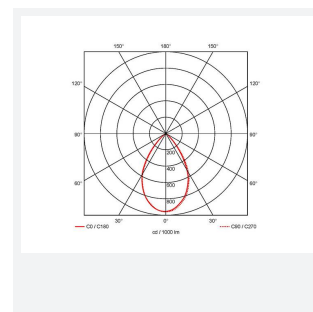

Deco

Deco High Bay 1 Aluminium Reflector Code: ADHBLD1/ALU

Category	High/Low Bay
Application	Commercial, Education, Healthcare, Industrial, Retail
Specification	Performance

PRODUCT FEATURES

- Decorative modern LED CCT selectable pendant suitable for industrial, commercial and retail applications
- Supplied with either polycarbonate refractor or aluminium reflector
- Matt grey textured powder coated finish

GENERAL INFORMATION	
Wattage	40W
Lumens Delivered	4500lm (4000K)
Lm/W	112lm/W (4000K)
Beam Angle	65
CRI	80
CCT	3000/4000K
Input	220/240V
Operating Temp	-20°C - 25°C
SDCM	5
Product Weight without Packaging	0.34 kg

TECHNICAL INFORMATION	
Light Source	LED
Colour / Finish	Graphite
IP Rating	IP20
Class Protection	1
Internal / External	Internal
Surface / Recessed / Suspended	Suspended
Lumen Depreciation	L70 54,000h
Warranty (Years)	5
CE Mark	Yes
Diameter	361 mm
Height	430 mm
Accessories	ADHBLD/PC/BC, ADHBLD/SK