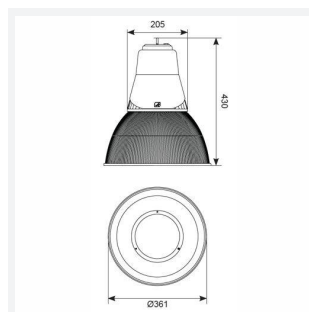

Deco

Deco High Bay 1 Aluminium Reflector Code: ADHBLD1/ALU

Category	High/Low Bay
Application	Commercial, Education, Healthcare, Industrial, Retail
Specification	Performance

PRODUCT FEATURES

- Decorative modern LED CCT selectable pendant suitable for industrial, commercial and retail applications
- Supplied with either polycarbonate refractor or aluminium reflector
- Matt grey textured powder coated finish

GENERAL INFORMATION	
Wattage	40W
Lumens Delivered	4500lm (4000K)
Lm/W	112lm/W (4000K)
Beam Angle	65
CRI	80
CCT	3000/4000K
Input	220/240V
Operating Temp	-20°C - 25°C
SDCM	5
Product Weight without Packaging	0.34 kg

TECHNICAL INFORMATION	
Light Source	LED
Colour / Finish	Graphite
IP Rating	IP20
Class Protection	1
Internal / External	Internal
Surface / Recessed / Suspended	Suspended
Lumen Depreciation	L70 54,000h
Warranty (Years)	5
CE Mark	Yes
Diameter	361 mm
Height	430 mm
Accessories	ADHBLD/PC/BC, ADHBLD/SK