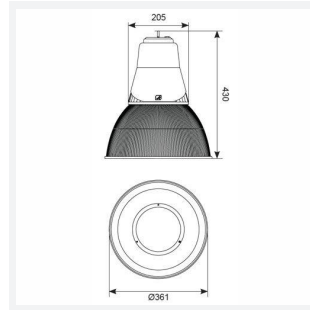

Deco

Deco High Bay 1 Aluminium Reflector Code: ADHBLD1/ALU

Category	High/Low Bay
Application	Commercial, Education, Healthcare, Industrial, Retail
Specification	Performance

- Decorative modern LED CCT selectable pendant suitable for industrial, commercial and retail applications
- Matt grey textured powder coated finish
- Supplied with either polycarbonate refractor or aluminium reflector

GENERAL INFORMATION	
Wattage	40W
Lumens Delivered	4500lm (4000K)
Lm/W	112lm/W (4000K)
Beam Angle	65
CRI	80
CCT	3000/4000K
Input	220-240V
Operating Temp	-20°C - 25°C
SDCM	5
Product Weight without Packaging	0.34 kg

TECHNICAL INFORMATION	
Light Source	LED
Colour / Finish	Graphite
IP Rating	IP20
Class Protection	1
Internal / External	Internal
Surface / Recessed / Suspended	Suspended
Lumen Depreciation	L70 54,000h
Warranty (Years)	5
CE Mark	Yes
Diameter	361 mm
Height	430 mm
Accessories	ADHBLD/PC/BC, ADHBLD/SK