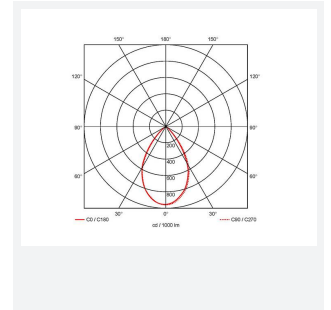

Deco

Deco High Bay 1 Aluminium Reflector 1-1V Code: ADHBLD1/ALU/DD4

Category	High/Low Bay
Application	Commercial, Education, Healthcare, Industrial, Retail
Specification	Performance

PRODUCT FEATURES

- Decorative modern LED CCT selectable pendant suitable for industrial, commercial and retail applications
- Matt grey textured powder coated finish
- Supplied with either polycarbonate refractor or aluminium reflector

GENERAL INFORMATION	
Wattage	40W
Lumens Delivered	4500lm (4000K)
Lm/W	112lm/W (4000K)
Beam Angle	65
CRI	80
CCT	3000/4000K
Input	220/240V
Operating Temp	-20°C - 25°C
SDCM	5
Product Weight without Packaging	0.01 kg

TECHNICAL INFORMATION	
Light Source	LED
Colour / Finish	Graphite
IP Rating	IP20
Class Protection	1
Internal / External	Internal
Surface / Recessed / Suspended	Suspended
Lumen Depreciation	L70 54,000h
Warranty (Years)	5
CE Mark	Yes
Diameter	361 mm
Height	430 mm
Accessories	ADHBLD/PC/BC, ADHBLD/SK