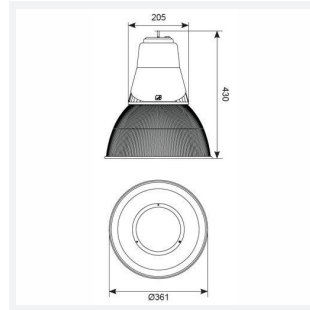

Deco

Deco High Bay 1 Aluminium Reflector 1-1V Code: ADHBLD1/ALU/DD4

Category	High/Low Bay
Application	Commercial, Education, Healthcare, Industrial, Retail
Specification	Performance

PRODUCT FEATURES

- Decorative modern LED CCT selectable pendant suitable for industrial, commercial and retail applications
- Matt grey textured powder coated finish
- Supplied with either polycarbonate refractor or aluminium reflector

GENERAL INFORMATION	
Wattage	40W
Lumens Delivered	4500lm (4000K)
Lm/W	112lm/W (4000K)
Beam Angle	65
CRI	80
CCT	3000/4000K
Input	220/240V
Operating Temp	-20°C - 25°C
SDCM	5
Product Weight without Packaging	0.01 kg

TECHNICAL INFORMATION	
Light Source	LED
Colour / Finish	Graphite
IP Rating	IP20
Class Protection	1
Internal / External	Internal
Surface / Recessed / Suspended	Suspended
Lumen Depreciation	L70 54,000h
Warranty (Years)	5
CE Mark	Yes
Diameter	361 mm
Height	430 mm
Accessories	ADHBLD/PC/BC, ADHBLD/SK