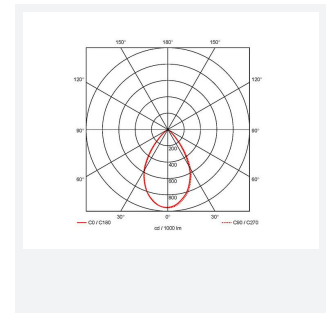

PRODUCT FEATURES

- Decorative modern LED CCT selectable pendant suitable for industrial, commercial and retail applications
- Supplied with either polycarbonate refractor or aluminium reflector
- Matt grey textured powder coated finish

GENERAL INFORMATION	
Wattage	40W
Lumens Delivered	4500lm (4000K)
Lm/W	112lm/W (4000K)
Beam Angle	65
CRI	80
CCT	3000/4000K
Input	220-240V
Operating Temp	-20°C - 25°C
SDCM	5
Product Weight without Packaging	0.01 kg

TECHNICAL INFORMATION	
Light Source	LED
Colour / Finish	Graphite
IP Rating	IP20
Class Protection	1
Internal / External	Internal
Surface / Recessed / Suspended	Suspended
Lumen Depreciation	L70 54,000h
Warranty (Years)	5
CE Mark	Yes
Diameter	361 mm
Height	430 mm
Accessories	ADHBLD/PC/BC, ADHBLD/SK