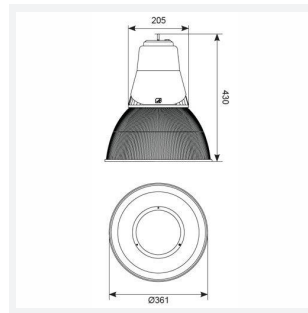

Deco

Deco High Bay 1 Aluminium Reflector 1-1V Code: ADHBLD1/ALU/DD4

Category	High/Low Bay
Application	Commercial, Education, Healthcare, Industrial, Retail
Specification	Performance

PRODUCT FEATURES

- Decorative modern LED CCT selectable pendant suitable for industrial, commercial and retail applications
- Supplied with either polycarbonate refractor or aluminium reflector
- Matt grey textured powder coated finish

GENERAL INFORMATION	
Wattage	40W
Lumens Delivered	4500lm (4000K)
Lm/W	112lm/W (4000K)
Beam Angle	65
CRI	80
CCT	3000/4000K
Input	220-240V
Operating Temp	-20°C - 25°C
SDCM	5
Product Weight without Packaging	0.01 kg

TECHNICAL INFORMATION	
Light Source	LED
Colour / Finish	Graphite
IP Rating	IP20
Class Protection	1
Internal / External	Internal
Surface / Recessed / Suspended	Suspended
Lumen Depreciation	L70 54,000h
Warranty (Years)	5
CE Mark	Yes
Diameter	361 mm
Height	430 mm
Accessories	ADHBLD/PC/BC, ADHBLD/SK