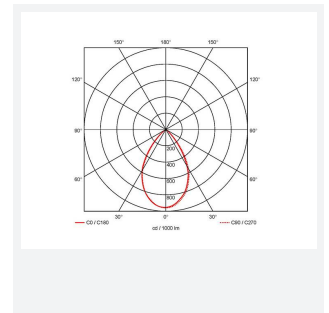

PRODUCT FEATURES

- Decorative modern LED CCT selectable pendant suitable for industrial, commercial and retail applications
- Matt grey textured powder coated finish
- Supplied with either polycarbonate refractor or aluminium reflector

GENERAL INFORMATION	
Wattage	40W
Lumens Delivered	4500lm (4000K)
Lm/W	112lm/W (4000K)
Beam Angle	65
CRI	80
CCT	3000/4000K
Input	220/240V
Operating Temp	-20°C - 25°C
SDCM	5
Product Weight without Packaging	0.01 kg

TECHNICAL INFORMATION	
Light Source	LED
Colour / Finish	Graphite
IP Rating	IP20
Class Protection	1
Internal / External	Internal
Surface / Recessed / Suspended	Suspended
Lumen Depreciation	L70 54,000h
Warranty (Years)	5
CE Mark	Yes
Diameter	361 mm
Height	430 mm
Accessories	ADHLED/PC/BC, ADHLED/SK