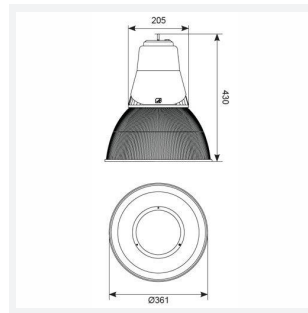

PRODUCT FEATURES

- Decorative modern LED CCT selectable pendant suitable for industrial, commercial and retail applications
- Supplied with either polycarbonate refractor or aluminium reflector
- Matt grey textured powder coated finish

GENERAL INFORMATION	
Wattage	40W
Lumens Delivered	4500lm (4000K)
Lm/W	112lm/W (4000K)
Beam Angle	65
CRI	80
CCT	3000/4000K
Input	220-240V
Operating Temp	-20°C - 25°C
SDCM	5
Product Weight without Packaging	0.01 kg

TECHNICAL INFORMATION	
Light Source	LED
Colour / Finish	Graphite
IP Rating	IP20
Class Protection	1
Internal / External	Internal
Surface / Recessed / Suspended	Suspended
Lumen Depreciation	L70 54,000h
Warranty (Years)	5
CE Mark	Yes
Diameter	361 mm
Height	430 mm
Accessories	ADHLED/PC/BC, ADHLED/SK