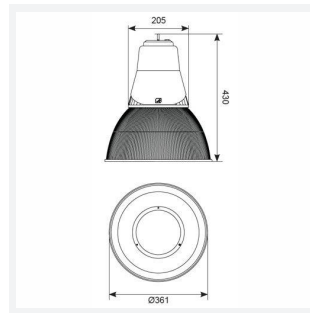

PRODUCT FEATURES

- Decorative modern LED CCT selectable pendant suitable for industrial, commercial and retail applications
- Matt grey textured powder coated finish
- Supplied with either polycarbonate refractor or aluminium reflector

GENERAL INFORMATION	
Wattage	40W
Lumens Delivered	4500lm (4000K)
Lm/W	112lm/W (4000K)
Beam Angle	65
CRI	80
CCT	3000/4000K
Input	220/240V
Operating Temp	-20°C - 25°C
SDCM	5
Product Weight without Packaging	0.01 kg

TECHNICAL INFORMATION	
Light Source	LED
Colour / Finish	Graphite
IP Rating	IP20
Class Protection	1
Internal / External	Internal
Surface / Recessed / Suspended	Suspended
Lumen Depreciation	L70 54,000h
Warranty (Years)	5
CE Mark	Yes
Diameter	361 mm
Height	430 mm
Accessories	ADHLED/PC/BC, ADHLED/SK