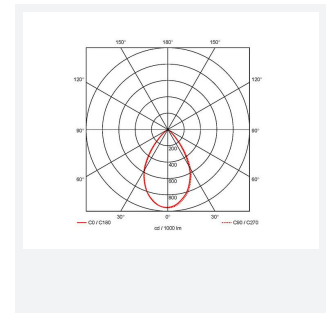

PRODUCT FEATURES

- Decorative modern LED CCT selectable pendant suitable for industrial, commercial and retail applications
- Supplied with either polycarbonate refractor or aluminium reflector
- Matt grey textured powder coated finish

GENERAL INFORMATION	
Wattage	40W
Lumens Delivered	4500lm (4000K)
Lm/W	112lm/W (4000K)
Beam Angle	65
CRI	80
CCT	3000/4000K
Input	220-240V
Operating Temp	-20°C - 25°C
SDCM	5
Product Weight without Packaging	0.01 kg

TECHNICAL INFORMATION	
Light Source	LED
Colour / Finish	Graphite
IP Rating	IP20
Class Protection	1
Internal / External	Internal
Surface / Recessed / Suspended	Suspended
Lumen Depreciation	L70 54,000h
Warranty (Years)	5
CE Mark	Yes
Diameter	361 mm
Height	430 mm
Accessories	ADHLED/PC/BC, ADHLED/SK